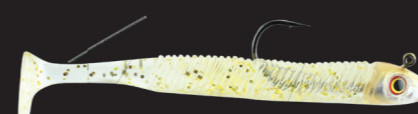

HO - HOT OLIVE

LC - LIMETREUSE

LS - LEWD SHRIMP

MD - MEDIC

MRL - MARLYN

PI - PEARL ICE

SGH - SMOKIN' GHOST

SMT - SMELT

SO - SUNSET

TB - TRU BLUE

VT - VOLUNTEER

WB - WANNABE

THROW IT ANYWHERE.
CATCH FISH EVERYWHERE.

SPECIFICATIONS

Model No.	Body	Jig Weight	Description	Model No.	Body	Jig Weight	Description	Model No.	Body	Jig Weight	Description
SMB35	3.5" Minnow	1/8 Oz	1 Rigged / 2 Bodies	SMB45	4.5" Minnow	1/4 Oz	1 Rigged / 2 Bodies	SMB55	5.5" Minnow	3/8 Oz	1 Rigged / 2 Bodies