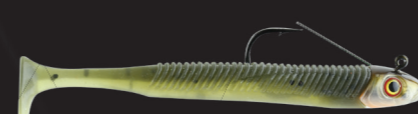

HO - HOT OLIVE

LC - LIMETREUSE

LS - LEWD SHRIMP

MD - MEDIC

MRL - MARLYN

PI - PEARL ICE

SGH - SMOKIN' GHOST

SMT - SMELT

SO - SUNSET

TB - TRU BLUE

VT - VOLUNTEER

WB - WANNABE

THROW IT ANYWHERE.
CATCH FISH EVERYWHERE.

SPECIFICATIONS

Model No.	Body	Jig Weight	Description	Model No.	Body	Jig Weight	Description	Model No.	Body	Jig Weight	Description
SMB35	3.5" Minnow	1/8 Oz	1 Rigged / 2 Bodies	SMB45	4.5" Minnow	1/4 Oz	1 Rigged / 2 Bodies	SMB55	5.5" Minnow	3/8 Oz	1 Rigged / 2 Bodies