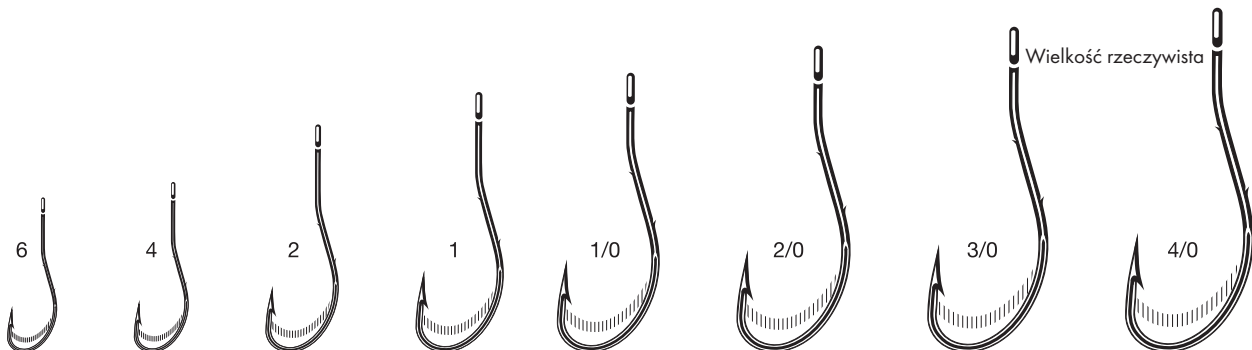

Zam. min. Torebka

7054 WORM HOOK RINGED

Needle Cone
 Vanadium® Steel
 Forged
 Reversed (Offset)
 Regular Ring

OSTROŚĆ
 KOROZJA
 CZERWONA CYNA TR

| A strong model for big salmon-trout | Designed for fishing with large worms such as red-worms | Two barbs on the shank to keep bait firmly in place | Hi-Carbon steel for size 4/0