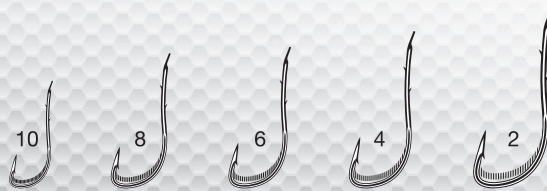

2 ząbki na trzonku

OSTROŚĆ

WYTRZYMAŁOŚĆ

KOROZJA

BLACK NICKEL BN

A highly popular hook for fishing with worms | Two barbs on the shank to keep bait firmly in place | Solid and very sharp Needle Sharp™ point
A versatile hook, also popular for saltwater fishing