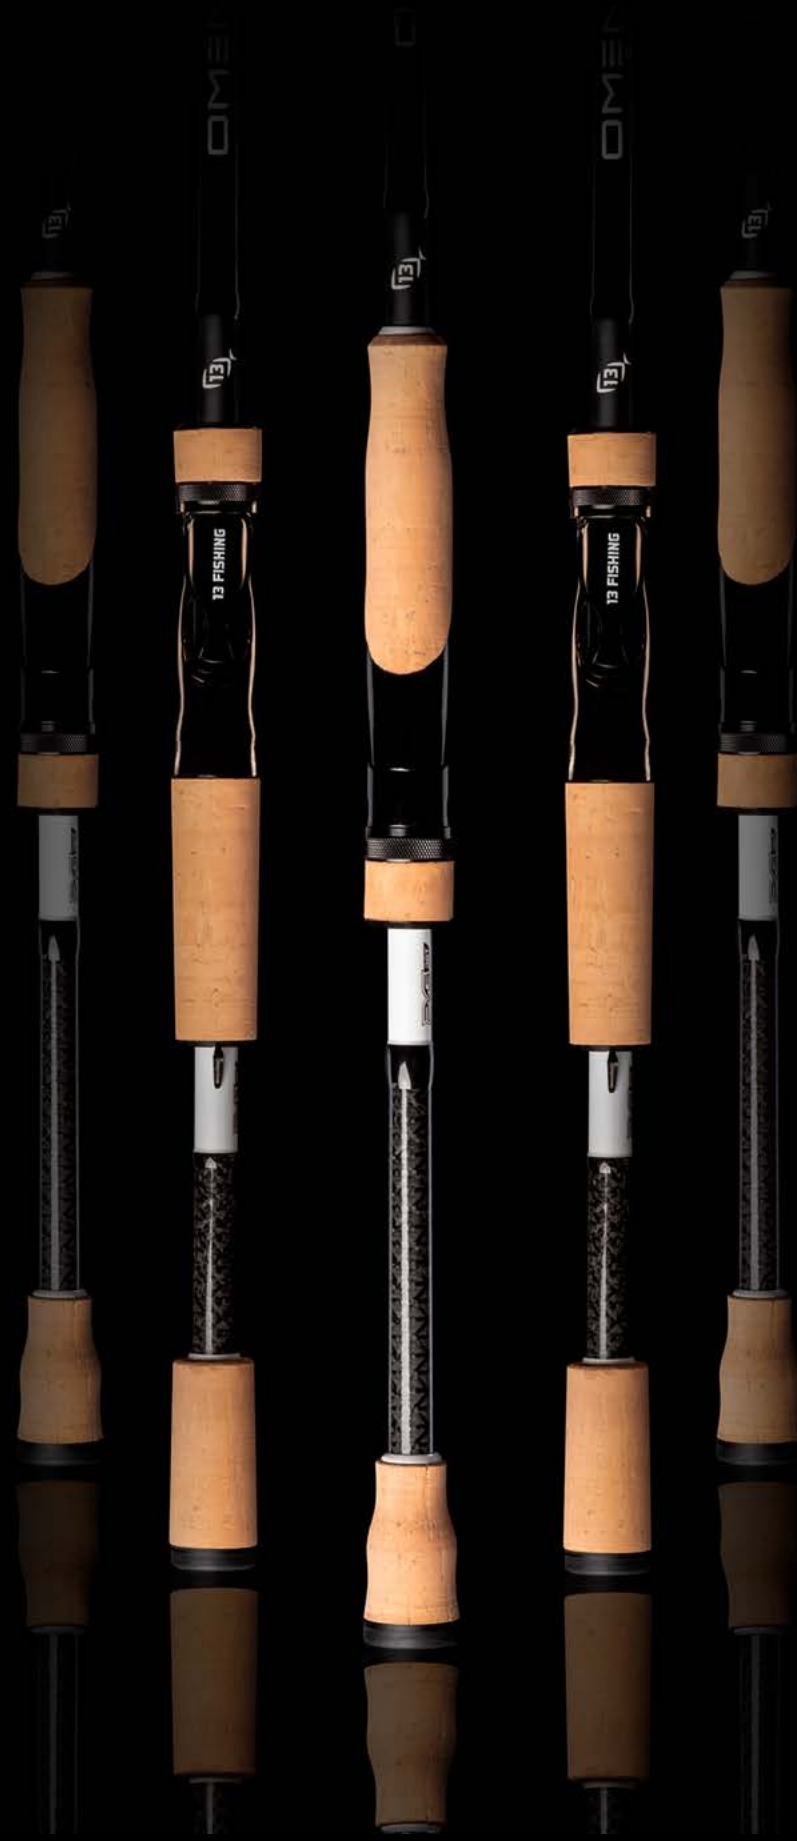

OMEN BLACK

Long respected as the O.G. of the 13 Fishing lineup, our Omen Black series continues to lead our domination of the new school. With lengths, actions and powers that cover techniques both current and emerging, every stick in this tournament-proven series features Japanese 36 ton Toray blanks with Poly Vector Graphite technology. Translation: Lighter and more sensitive without sacrificing durability. Add full cork 4A Portuguese handles, diamond coated Fuji K-Frame Stainless Steel Guides with Alconite Inserts, Evolve custom ported reel seat and you'll find no better balance or value in its class.

- Japanese PVG36T Blank Construction
- Taper Designed with Zonal Action Technology (ZAT1)
- High Density 4A Portuguese Cork Split Grip Handle
- Evolve Snag-less Hook Keeper
- Evolve Custom Ported Reel Seat
- Fuji K-Frame Stainless Steel Guides with Alconite Inserts
- Evolve Fox Hole

CASTING

MODEL	LENGTH (CM)	LENGTH (FEET/INCHES)	PIECES	POWER	ACTION	CASTING WEIGHT	PRICE EUR
OBC68ML2	203 cm	6'8"	2	Medium Light	Extra-Fast	5 – 20 g	159.00
OBC68ML2BJ	203 cm	6'8"	1+1	Medium Light	Fast	5 – 20 g	159.00
OBC68M2BJ	203 cm	6'8"	1+1	Medium	Fast	10 – 30 g	159.00
OBC71MH2BJ	216 cm	7'1"	1+1	Medium Heavy	Fast	15 – 40 g	159.00
OBC74H2BJ	224 cm	7'4"	1+1	Heavy	Fast	20 – 80 g	159.00
OBC78XH2BJ	234 cm	7'8"	1+1	Extra Heavy	Fast	40 – 120 g	179.00
OBC86M2	259 cm	8'6"	2	Medium	Moderate	10 – 30 g	169.00
OBC86XH2	259 cm	8'6"	2	Extra Heavy	Fast	40 – 130 g	189.00

SPINNING

MODEL	LENGTH (CM)	LENGTH (FEET/INCHES)	PIECES	POWER	ACTION	CASTING WEIGHT	PRICE EUR
OBS64M2BJ	193 cm	6'4"	1+1	Medium	Extra-Fast	10 – 30 g	149.00
OBS66L2	198 cm	6'6"	2	Light	Fast	3 – 15 g	149.00
OBS68ML2	203 cm	6'8"	2	Medium Light	Fast	5 – 20 g	159.00
OBS70ML2	213 cm	7'0"	2	Medium Light	Fast	5 – 20 g	159.00
OBS70M2	213 cm	7'0"	2	Medium	Fast	10 – 30 g	159.00
OBS71MH2	216 cm	7'1"	2	Medium Heavy	Fast	15 – 40 g	169.00
OBS80M2	244 cm	8'0"	2	Medium	Fast	10 – 30 g	169.00
OBS80MH2	244 cm	8'0"	2	Medium Heavy	Fast	15 – 40 g	169.00
OBS80H2	244 cm	8'0"	2	Heavy	Fast	20 – 80 g	169.00
OBS86M2	259 cm	8'6"	2	Medium	Moderate	10 – 30 g	169.00
OBS86XH2	259 cm	8'6"	2	Extra Heavy	Fast	40 – 130 g	179.00
OBS90M2	274 cm	9'0"	2	Medium	Fast	10 – 30 g	169.00
OBS90MH2	274 cm	9'0"	2	Medium Heavy	Fast	15 – 40 g	179.00
OBS90H2	274 cm	9'0"	1+1	Heavy	Fast	20 – 80 g	179.00