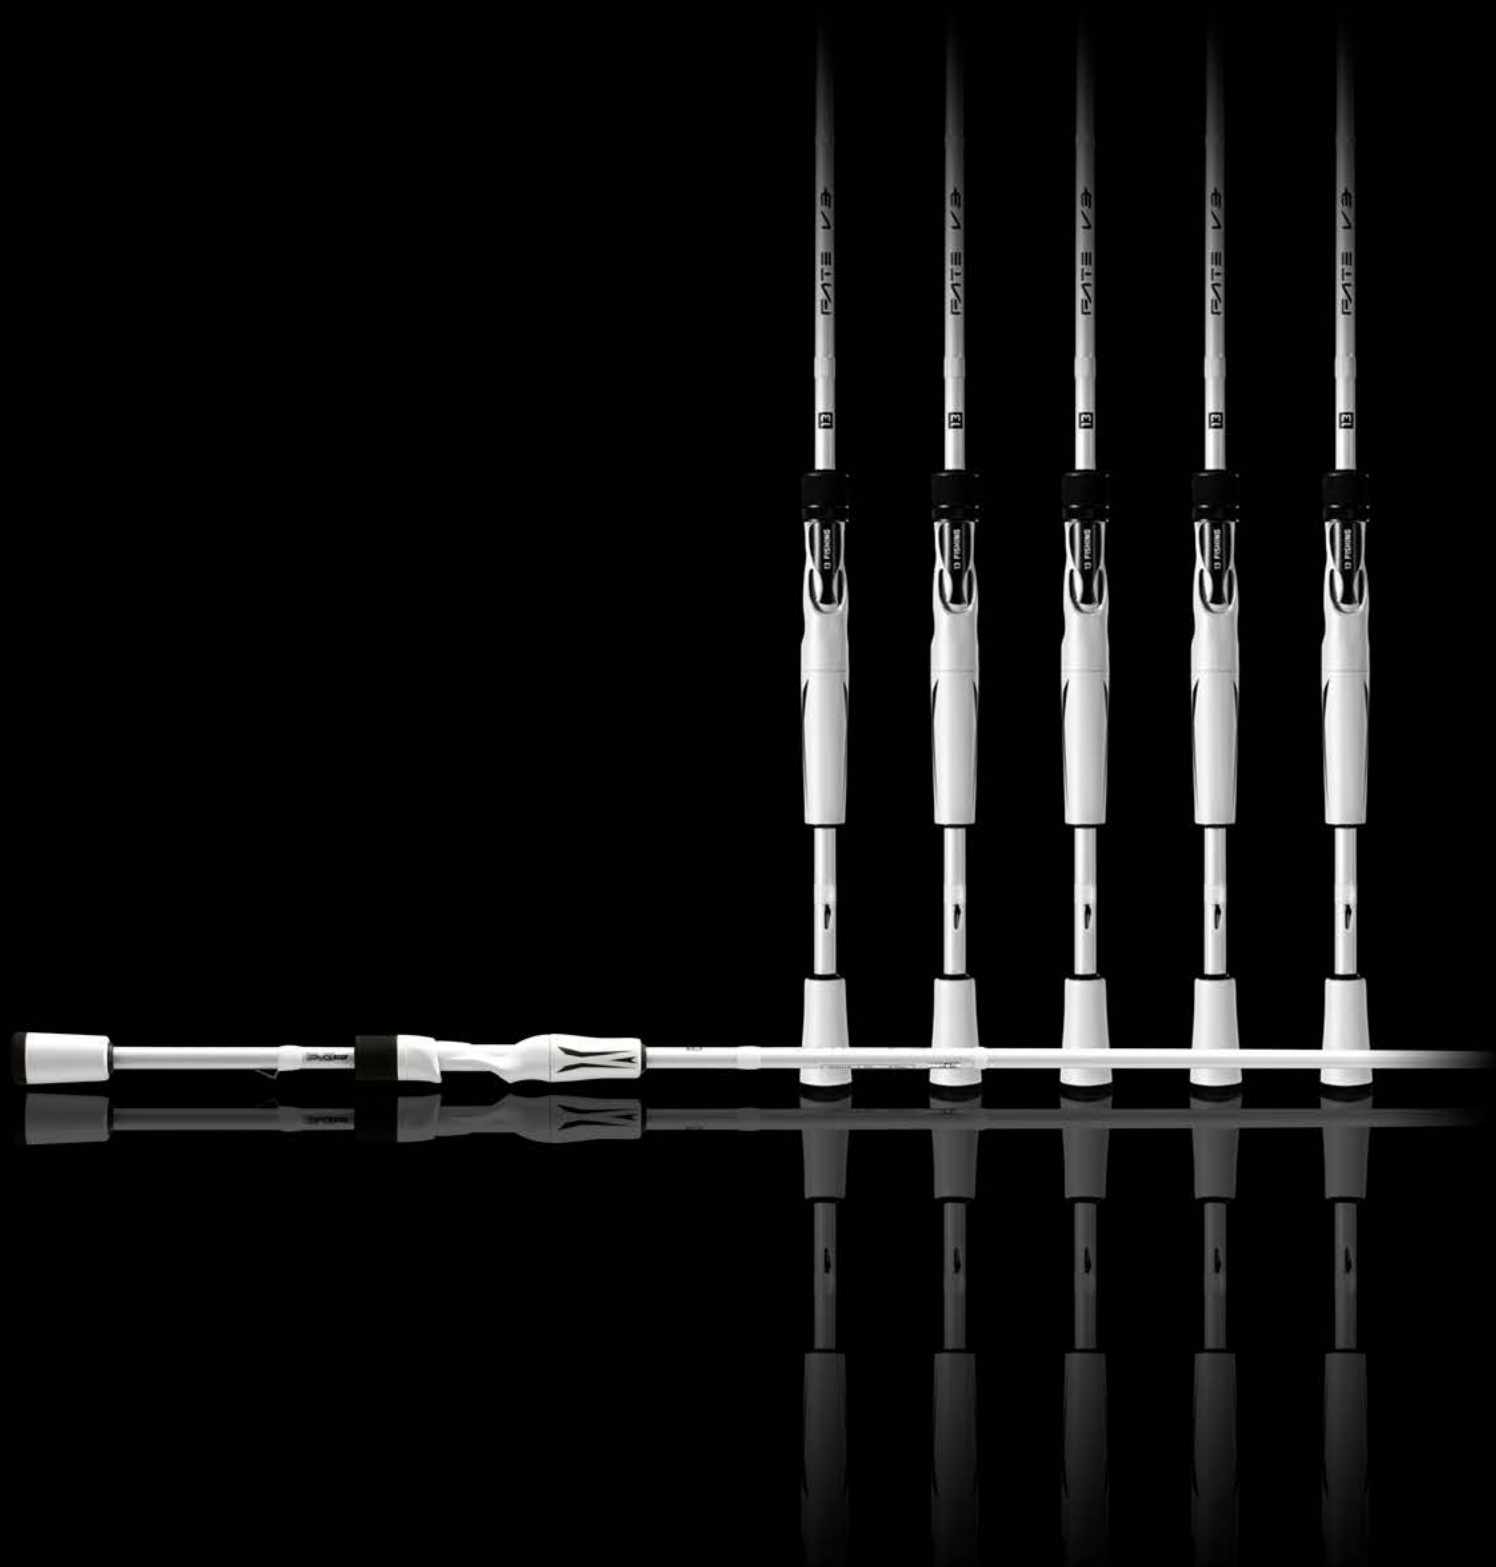

FATE V3

Fresh from the lab, Fate V3 has broken out of its test tube and is here. Without trying to re-invent the wheel, we added Evolve Soft Touch custom reel seat and Airfoil Carbon grips to manufacture grip and feel at absurd levels. The PVG 36T graphite blank decreases the weight and increases the sensitivity pushing the blank to be that much better'er. This rod is 100% gluten-free in order to be lightweight but we also managed to include tangle free guides with Zirconia inserts. Most importantly, we added the Snaggletooth hook keeper because it turns out that people like to store the baits in between uses.

- PVG36T Graphite Blank
- Evolve Soft Touch Engage Reel Seat
- Evolve Tangle Free Stainless Steel Guides with Zirconia Inserts
- Evolve Soft Touch Air Foil Carbon Handles
- Evolve Snag-less Hook Keeper

CASTING

MODEL	LENGTH (CM)	LENGTH (FEET/INCHES)	PIECES	POWER	ACTION	CASTING WEIGHT	PRICE EUR
FV3C68M2	203 cm	6'8"	2	Medium	Fast	10 – 30 g	104.90
FV3C610ML2	208 cm	6'10"	2	Medium Light	Fast	5 – 20 g	104.90
FV3C610MH2	208 cm	6'10"	2	Medium Heavy	Fast	15 – 40 g	104.90

SPINNING

MODEL	LENGTH (CM)	LENGTH (FEET/INCHES)	PIECES	POWER	ACTION	CASTING WEIGHT	PRICE EUR
FV3S66L2	198 cm	6'6"	2	Light	Fast	3–15 g	104.90
FV3S68ML2	203 cm	6'8"	2	Medium Light	Fast	5–20 g	104.90
FV3S70M2	213 cm	7'0"	2	Medium	Fast	10–30 g	109.00
FV3S71MH2	216 cm	7'1"	2	Medium Heavy	Fast	15–40 g	109.00
FV3S80MH2	244 cm	8'0"	2	Medium Heavy	Fast	15–40 g	129.00