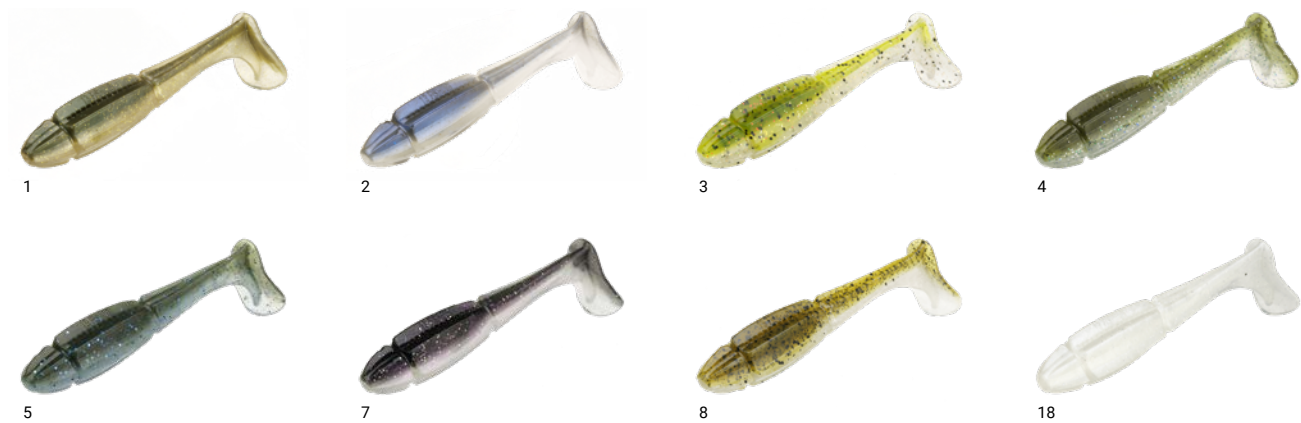

Product Number	Model	Size	Weight	Quantity	Pack	Barcode
125344	VM4-4	4" 10 cm	5 g	7	x6	812543034585
125345	VM4-5	4" 10 cm	5 g	7	x6	812543034592
125346	VM4-7	4" 10 cm	5 g	7	x6	812543034615
125347	VM4-8	4" 10 cm	5 g	7	x6	812543034622
125348	VM4-18	4" 10 cm	5 g	7	x6	812543037036
125349	VM4-31	4" 10 cm	5 g	7	x6	812543037043
125350	VM4-32	4" 10 cm	5 g	7	x6	812543037050
125351	VM4-33	4" 10 cm	5 g	7	x6	812543037067
125352	VM4-37	4" 10 cm	5 g	7	x6	812543037081

18 - Whitey Tighties; 31 - Mudskipper; 32 - Buttercup; 33 - Young Padawan; 37 - Melancholy; 4 - Glitter Bomb; 5 - Mojito; 7 - Purple Rain; 8 - Cinnamon Toast

CASTING

CHURRO

The Churro's joint design gives it flutter on the pause and an easily generated tail kick. Hex-Keel body construction provides the ultimate hydrodynamic stability. Paused or retrieved steadily, the Churro will have unmatched presence enticing the proper nibble. Infused with the smell of success known as Donkey Sauce so that fish can savor the flavor.

FEATURES

- USA Sourced Material
- 13 Hex Keel Design
- Neutrally Buoyant
- Donkey Sauce Infused

Product Number	Model	Size	Weight	Quantity	Pack	Barcode
125266	CHU3.5-1	3.5" 8,9 cm	7 g	6	x6	812543033434
125267	CHU3.5-2	3.5" 8,9 cm	7 g	6	x6	812543033441
125268	CHU3.5-3	3.5" 8,9 cm	7 g	6	x6	812543033458
125269	CHU3.5-4	3.5" 8,9 cm	7 g	6	x6	812543033465
125270	CHU3.5-5	3.5" 8,9 cm	7 g	6	x6	812543033472
125271	CHU3.5-7	3.5" 8,9 cm	7 g	6	x6	812543033496
125272	CHU3.5-8	3.5" 8,9 cm	7 g	6	x6	812543033502
125273	CHU3.5-18	3.5" 8,9 cm	7 g	6	x6	812543039153
125274	CHU4.25-1	4.25" 10,8 cm	10 g	6	x6	812543033519
125275	CHU4.25-2	4.25" 10,8 cm	10 g	6	x6	812543033526
125276	CHU4.25-3	4.25" 10,8 cm	10 g	6	x6	812543033533
125277	CHU4.25-4	4.25" 10,8 cm	10 g	6	x6	812543033540
125278	CHU4.25-5	4.25" 10,8 cm	10 g	6	x6	812543033557
125279	CHU4.25-7	4.25" 10,8 cm	10 g	6	x6	812543033571
125280	CHU4.25-8	4.25" 10,8 cm	10 g	6	x6	812543033588
125281	CHU4.25-18	4.25" 10,8 cm	10 g	6	x6	812543039252