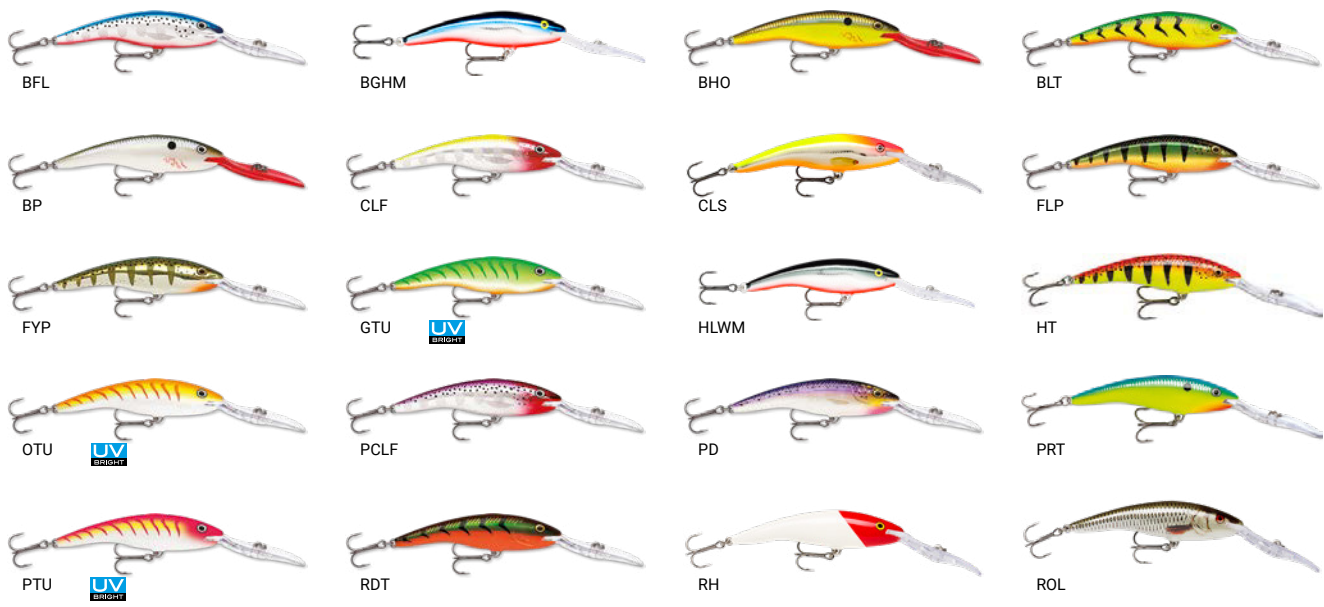

Deep Diving Lip • Wide Tail Swimming Action • Balsa Wood Construction • Internal Rattle Mechanism • Floating • VMC® Black Nickel Hooks • Hand-Tuned & Tank-Tested