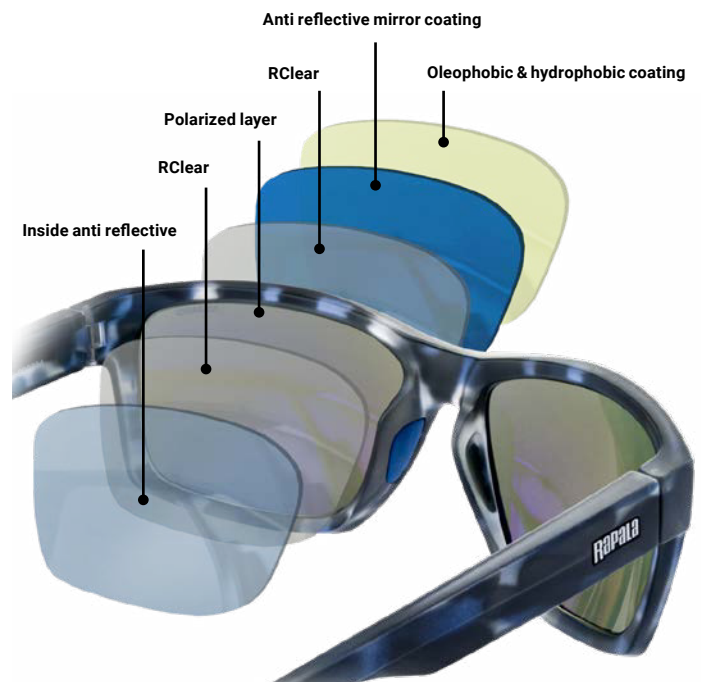

Anti slip and hypoallergic material located on nose pads and earpieces to keep your sunglasses secured in place.

100% UVA and UVB Absorption.

This unique lens material gives outstanding performance in term of clarity, weight and strength. It's 3 times more transparent, 3 times lighter and 30% stronger than polycarbonate. The result makes them incredibly comfortable to wear even after long hours of fishing.