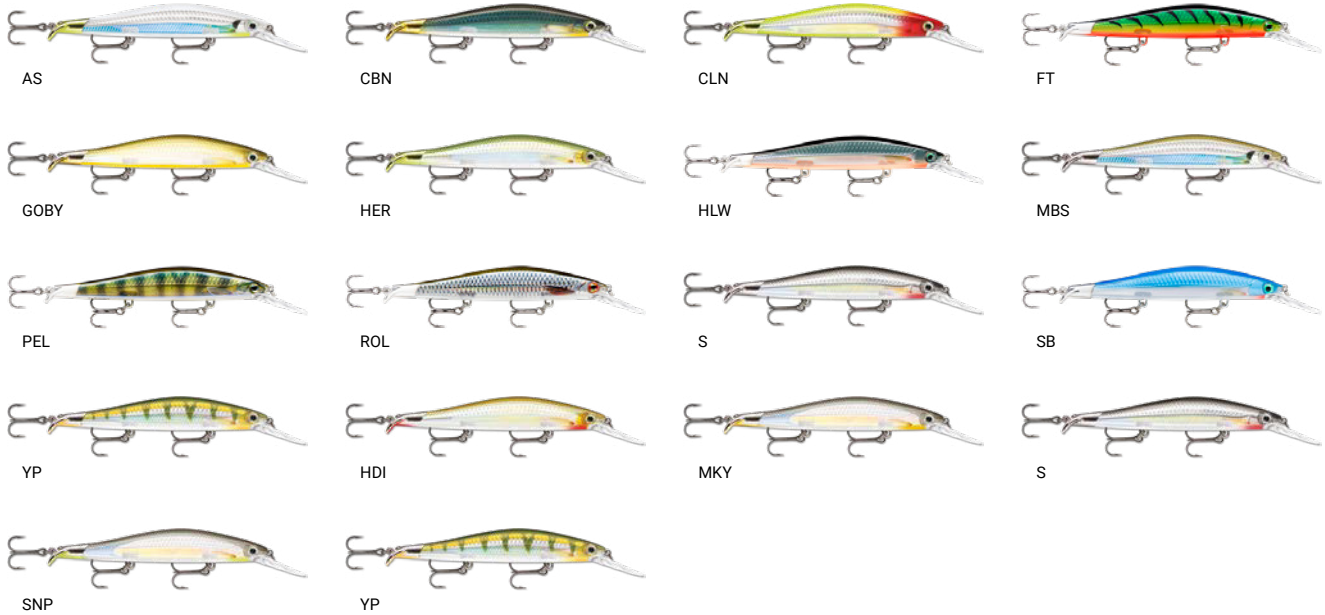

Product Number	Model	Size	Weight	Swimming Depth	Buoyancy	Hooks	Pack	Barcode
RIPSTOP® DEEP 09								
125562	RPSD09 AS	9 cm	8 g	1,5 - 1,8 m	Suspending	No.6 & 7	x3	022677314952
125563	RPSD09 CBN	9 cm	8 g	1,5 - 1,8 m	Suspending	No.6 & 7	x3	022677314969
125564	RPSD09 CLN	9 cm	8 g	1,5 - 1,8 m	Suspending	No.6 & 7	x3	022677314976
125566	RPSD09 FT	9 cm	8 g	1,5 - 1,8 m	Suspending	No.6 & 7	x3	022677316925
125567	RPSD09 GOBY	9 cm	8 g	1,5 - 1,8 m	Suspending	No.6 & 7	x3	022677314990
125569	RPSD09 HER	9 cm	8 g	1,5 - 1,8 m	Suspending	No.6 & 7	x3	022677315010
125570	RPSD09 HLW	9 cm	8 g	1,5 - 1,8 m	Suspending	No.6 & 7	x3	022677316932
125571	RPSD09 MBS	9 cm	8 g	1,5 - 1,8 m	Suspending	No.6 & 7	x3	022677315027
125575	RPSD09 PEL	9 cm	8 g	1,5 - 1,8 m	Suspending	No.6 & 7	x3	022677316949
125576	RPSD09 ROL	9 cm	8 g	1,5 - 1,8 m	Suspending	No.6 & 7	x3	022677316956
125577	RPSD09 S	9 cm	8 g	1,5 - 1,8 m	Suspending	No.6 & 7	x3	022677315065
125578	RPSD09 SB	9 cm	8 g	1,5 - 1,8 m	Suspending	No.6 & 7	x3	022677316963
125580	RPSD09 YP	9 cm	8 g	1,5 - 1,8 m	Suspending	No.6 & 7	x3	022677315089
RIPSTOP® DEEP 12								
122636	RPSD12 AS	12 cm	15 g	2,4 - 2,9 m	Suspending	Three No.5	x3	022677305929
122637	RPSD12 CBN	12 cm	15 g	2,4 - 2,9 m	Suspending	Three No.5	x3	022677305936
122638	RPSD12 CLN	12 cm	15 g	2,4 - 2,9 m	Suspending	Three No.5	x3	022677305943
126150	RPSD12 FT	12 cm	15 g	2,4 - 2,9 m	Suspending	Three No.5	x3	022677316970
122640	RPSD12 GOBY	12 cm	15 g	2,4 - 2,9 m	Suspending	Three No.5	x3	022677305967
122641	RPSD12 HDI	12 cm	15 g	2,4 - 2,9 m	Suspending	Three No.5	x3	022677305974
122642	RPSD12 HER	12 cm	15 g	2,4 - 2,9 m	Suspending	Three No.5	x3	022677305981
126151	RPSD12 HLW	12 cm	15 g	2,4 - 2,9 m	Suspending	Three No.5	x3	022677316987
122643	RPSD12 MBS	12 cm	15 g	2,4 - 2,9 m	Suspending	Three No.5	x3	022677305998
122644	RPSD12 MKY	12 cm	15 g	2,4 - 2,9 m	Suspending	Three No.5	x3	022677306001
126152	RPSD12 PEL	12 cm	15 g	2,4 - 2,9 m	Suspending	Three No.5	x3	022677316994