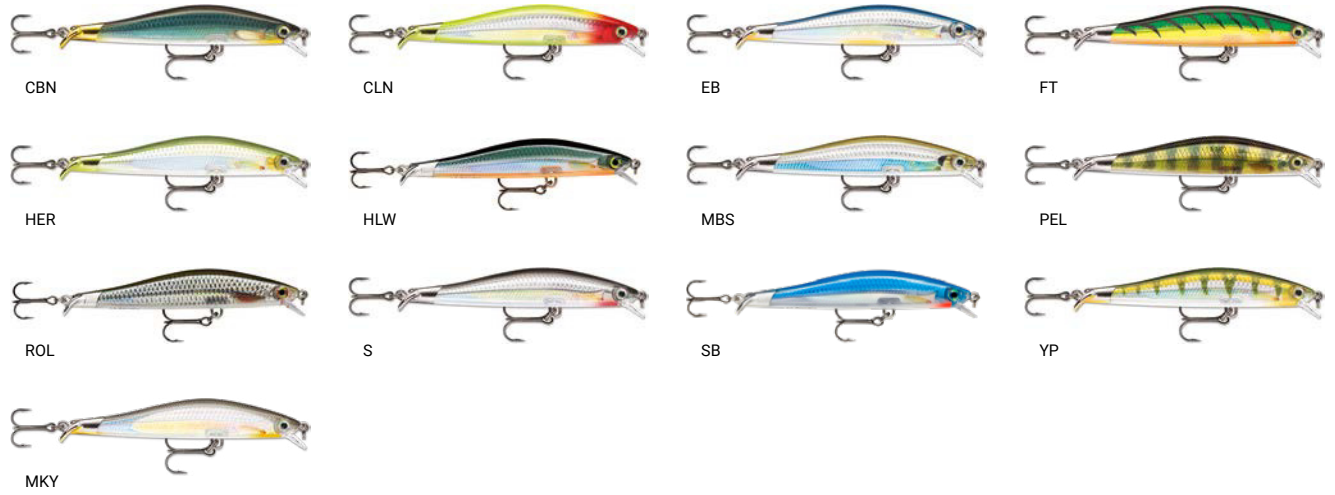

Product Number	Model	Size	Weight	Swimming Depth	Buoyancy	Hooks	Pack	Barcode
RIPSTOP 09								
101035	RPS09 CBN	9 cm	7 g	0,9 - 1,2 m	Suspending	No.6 & 7	x3	022677293097
101036	RPS09 CLN	9 cm	7 g	0,9 - 1,2 m	Suspending	No.6 & 7	x3	022677293103
101037	RPS09 EB	9 cm	7 g	0,9 - 1,2 m	Suspending	No.6 & 7	x3	022677293110
123163	RPS09 FT	9 cm	7 g	0,9 - 1,2 m	Suspending	No.6 & 7	x3	022677314792
101040	RPS09 HER	9 cm	7 g	0,9 - 1,2 m	Suspending	No.6 & 7	x3	022677293141
123164	RPS09 HLW	9 cm	7 g	0,9 - 1,2 m	Suspending	No.6 & 7	x3	022677314808
101041	RPS09 MBS	9 cm	7 g	0,9 - 1,2 m	Suspending	No.6 & 7	x3	022677293158
123165	RPS09 PEL	9 cm	7 g	0,9 - 1,2 m	Suspending	No.6 & 7	x3	022677314815
123166	RPS09 ROL	9 cm	7 g	0,9 - 1,2 m	Suspending	No.6 & 7	x3	022677314822
101045	RPS09 S	9 cm	7 g	0,9 - 1,2 m	Suspending	No.6 & 7	x3	022677293196
123167	RPS09 SB	9 cm	7 g	0,9 - 1,2 m	Suspending	No.6 & 7	x3	022677314839
101047	RPS09 YP	9 cm	7 g	0,9 - 1,2 m	Suspending	No.6 & 7	x3	022677293219
RIPSTOP 12								
101049	RPS12 CBN	12 cm	14 g	1,3 - 1,6 m	Suspending	Three No.5	x3	022677297323
101050	RPS12 CLN	12 cm	14 g	1,3 - 1,6 m	Suspending	Three No.5	x3	022677297330
101051	RPS12 EB	12 cm	14 g	1,3 - 1,6 m	Suspending	Three No.5	x3	022677297347
123168	RPS12 FT	12cm	14 g	1,3 - 1,6 m	Suspending	Three No.5	x3	022677314846
101054	RPS12 HER	12 cm	14 g	1,3 - 1,6 m	Suspending	Three No.5	x3	022677297378
123169	RPS12 HLW	12cm	14 g	1,3 - 1,6 m	Suspending	Three No.5	x3	022677314853
101055	RPS12 MBS	12 cm	14 g	1,3 - 1,6 m	Suspending	Three No.5	x3	022677297385
101056	RPS12 MKY	12 cm	14 g	1,3 - 1,6 m	Suspending	Three No.5	x3	022677297392
123170	RPS12 PEL	12 cm	14 g	1,3 - 1,6 m	Suspending	Three No.5	x3	022677314860
123171	RPS12 ROL	12cm	14 g	1,3 - 1,6 m	Suspending	Three No.5	x3	022677314877
101059	RPS12 S	12 cm	14 g	1,3 - 1,6 m	Suspending	Three No.5	x3	022677297422
123172	RPS12 SB	12 cm	14 g	1,3 - 1,6 m	Suspending	Three No.5	x3	022677314884
101061	RPS12 YP	12 cm	14 g	1,3 - 1,6 m	Suspending	Three No.5	x3	022677297446

CBN - Carbon; CLN - Clown; EB - Elite Blue; FT - Firetiger; HER - Herring; HLW - Halloween; MBS - Moss Back Shiner; MKY - Speed Monkey; PEL - Live Perch; ROL - Live Roach; S - Silver; SB - Silver Blue; YP - Yellow Perch