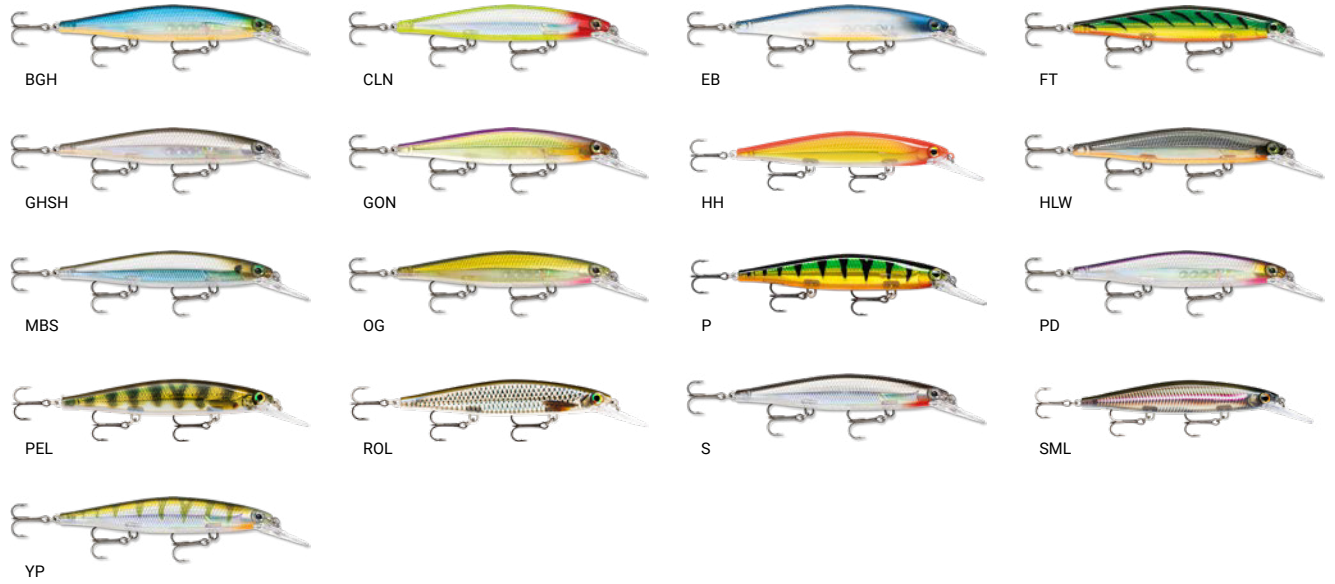

Product Number	Model	Size	Weight	Swimming Depth	Buoyancy	Hooks	Pack	Barcode
101627	SDRD11 BGH	11 cm	13 g	1,2 - 2,4 m	Slow Sinking	Three No.6	x3	022677253961
101628	SDRD11 CLN	11 cm	13 g	1,2 - 2,4 m	Slow Sinking	Three No.6	x3	022677254005
139101	SDRD11 EB	11 cm	13 g	1,2 - 2,4 m	Slow Sinking	Three No.6	x3	022677269597
101630	SDRD11 FT	11 cm	13 g	1,2 - 2,4 m	Slow Sinking	Three No.6	x3	022677282275
101631	SDRD11 GHSH	11 cm	13 g	1,2 - 2,4 m	Slow Sinking	Three No.6	x3	022677254029
139102	SDRD11 GON	11 cm	13 g	1,2 - 2,4 m	Slow Sinking	Three No.6	x3	022677269603
101633	SDRD11 HH	11 cm	13 g	1,2 - 2,4 m	Slow Sinking	Three No.6	x3	022677282282
101634	SDRD11 HLW	11 cm	13 g	1,2 - 2,4 m	Slow Sinking	Three No.6	x3	022677269627
101636	SDRD11 MBS	11 cm	13 g	1,2 - 2,4 m	Slow Sinking	Three No.6	x3	022677254036
101638	SDRD11 OG	11 cm	13 g	1,2 - 2,4 m	Slow Sinking	Three No.6	x3	022677254043
101639	SDRD11 P	11 cm	13 g	1,2 - 2,4 m	Slow Sinking	Three No.6	x3	022677282299
139103	SDRD11 PD	11 cm	13 g	1,2 - 2,4 m	Slow Sinking	Three No.6	x3	022677254050
101640	SDRD11 PEL	11 cm	13 g	1,2 - 2,4 m	Slow Sinking	Three No.6	x3	022677290201
101641	SDRD11 ROL	11 cm	13 g	1,2 - 2,4 m	Slow Sinking	Three No.6	x3	022677290218
101643	SDRD11 S	11 cm	13 g	1,2 - 2,4 m	Slow Sinking	Three No.6	x3	022677254067
123174	SDRD11 SML	11 cm	13 g	1,2 - 2,4 m	Slow Sinking	Three No.6	x3	022677314938
101646	SDRD11 YP	11 cm	13 g	1,2 - 2,4 m	Slow Sinking	Three No.6	x3	022677254074

BGH - Blue Ghost; **CLN** - Clown; **EB** - Elite Blue; **FT** - Firetiger; **GHSH** - Ghost Shiner; **GON** - Gone; **HH** - Hot Head; **HLW** - Halloween; **MBS** - Moss Back Shiner; **OG** - Olive Green; **P** - Perch; **PD** - Purplodescent; **PEL** - Live Perch; **ROL** - Live Roach; **S** - Silver; **SML** - Live Smelt; **YP** - Yellow Perch