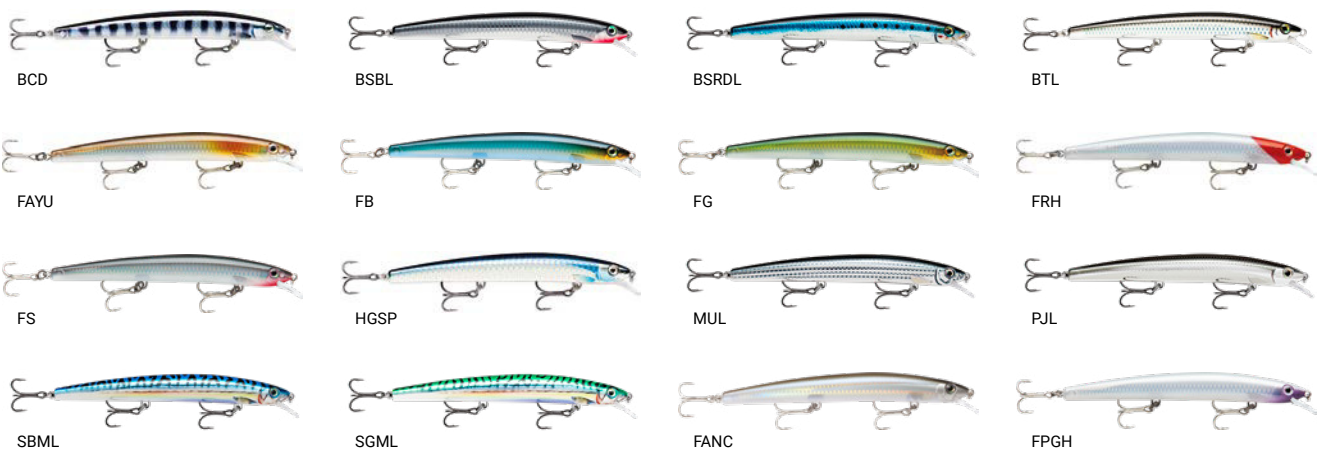

CLN - Clown; S - Silver

**CASTING**

**X-RAP TWITCHIN' MINNOW**

The aggressive side-to-side X-Rap® Twitchin' Minnow is designed to perform a tight walk-the-dog swimming action. Xtreme flash with X-Rap® attitude triggers the attack instinct in fish. Slow sinking allows a glide and drop technique that lands the Twitchin' Minnow into pockets where big fish love to ambush their prey.

HO - Hot Olive; RDB - Red Belly

**CASTING**

**MAXRAP®**

Tip to tail, everything about the MaxRap® is premium. Designed for maximum casting distances via internal MaxCast mechanism. Rip for darting, wild searching action or straight retrieve for hard-flashing "wounded-minnow" Rapala® wobble.

Internal MaxCast Mechanism • Balanced with Tungsten Balls for Accuracy • Aerodynamic Body Shape • Premium VMC® Needle Sharp In-Line Hooks • Suspending on Pause • Oval Line Tie Ring • Internal Laser Etched Scales • Deep 3D Holographic Eyes • Hand-Tuned & Tank-Tested