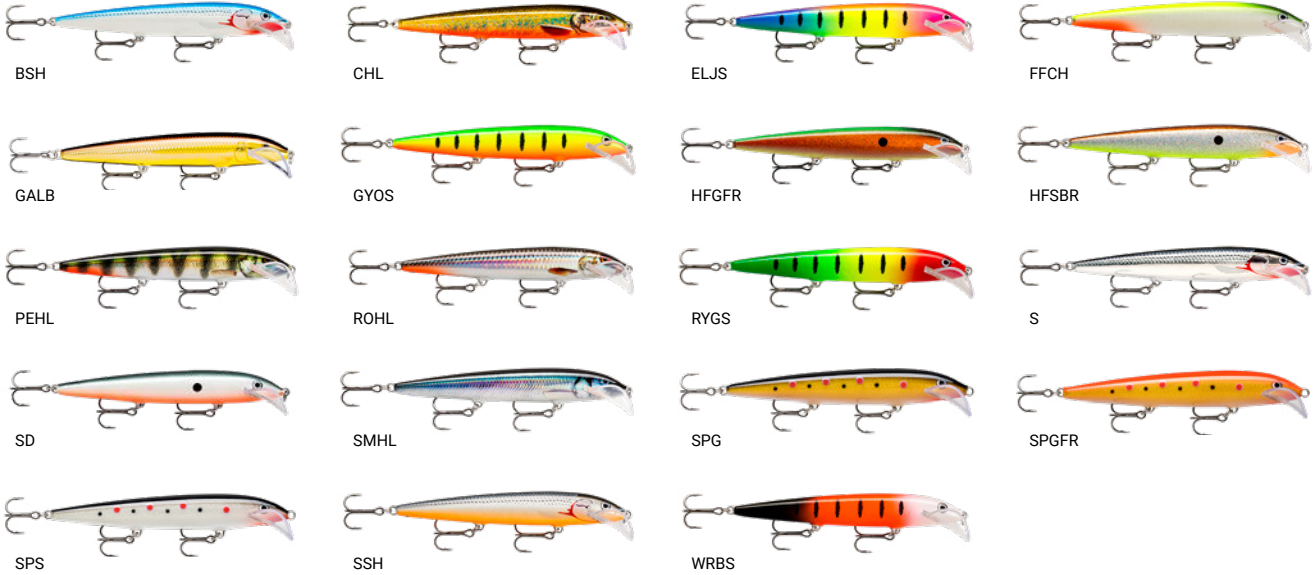

Product Number	Model	Size	Weight	Swimming Depth	Buoyancy	Hooks	Pack	Barcode
102024	SCRH13 BSH	13 cm	12 g	2,4 - 3 m	Floating	Three No. 4	x3	022677281391
102025	SCRH13 CHL	13 cm	12 g	2,4 - 3 m	Floating	Three No. 4	x3	022677291567
102026	SCRH13 ELJS	13 cm	12 g	2,4 - 3 m	Floating	Three No. 4	x3	022677281407
102027	SCRH13 FFCH	13 cm	12 g	2,4 - 3 m	Floating	Three No. 4	x3	022677281414
125517	SCRH13 GALB	13 cm	12 g	2,4 - 3 m	Floating	Three No. 4	x3	022677313481
102030	SCRH13 GYOS	13 cm	12 g	2,4 - 3 m	Floating	Three No. 4	x3	022677281445
102032	SCRH13 HFGFR	13 cm	12 g	2,4 - 3 m	Floating	Three No. 4	x3	022677281469
102033	SCRH13 HFSBR	13 cm	12 g	2,4 - 3 m	Floating	Three No. 4	x3	022677281476
102035	SCRH13 PEHL	13 cm	12 g	2,4 - 3 m	Floating	Three No. 4	x3	022677281490
102036	SCRH13 ROHL	13 cm	12 g	2,4 - 3 m	Floating	Three No. 4	x3	022677281506
102037	SCRH13 RYGS	13 cm	12 g	2,4 - 3 m	Floating	Three No. 4	x3	022677281513
102038	SCRH13 S	13 cm	12 g	2,4 - 3 m	Floating	Three No. 4	x3	022677281520
102039	SCRH13 SD	13 cm	12 g	2,4 - 3 m	Floating	Three No. 4	x3	022677283265
102040	SCRH13 SMHL	13 cm	12 g	2,4 - 3 m	Floating	Three No. 4	x3	022677281537
119797	SCRH13 SPG	13 cm	12 g	2,4 - 3 m	Floating	Three No. 4	x3	022677295909
119798	SCRH13 SPGFR	13 cm	12 g	2,4 - 3 m	Floating	Three No. 4	x3	022677295916
119799	SCRH13 SPS	13 cm	12 g	2,4 - 3 m	Floating	Three No. 4	x3	022677295923
102041	SCRH13 SSH	13 cm	12 g	2,4 - 3 m	Floating	Three No. 4	x3	022677281544
102042	SCRH13 WRBS	13 cm	12 g	2,4 - 3 m	Floating	Three No. 4	x3	022677281551

BSH - Blue Shiner; **CHL** - Live Char; **ELJS** - Pink Parrot Stripe; **FFCH** - Foil Fluorescent Chartreuse; **GALB** - Golden Alburnus; **GYOS** - Green Yellow Orange Stripe; **HFGFR** - Hologram Flake Gold Fluorescent Red; **HFSBR** - Hologram Flake Silver Brown; **PEHL** - Live Hologram Perch; **ROHL** - Live Hologram Roach; **RYGS** - Red Yellow Green Stripe; **S** - Silver; **SD** - Shad; **SMHL** - Live Hologram Smelt; **SPG** - Spotted Gold; **SPGFR** - Spotted Gold Fluorescent Red; **SPS** - Spotted Silver; **SSH** - Silver Shiner; **WRBS** - White Red Black Stripe