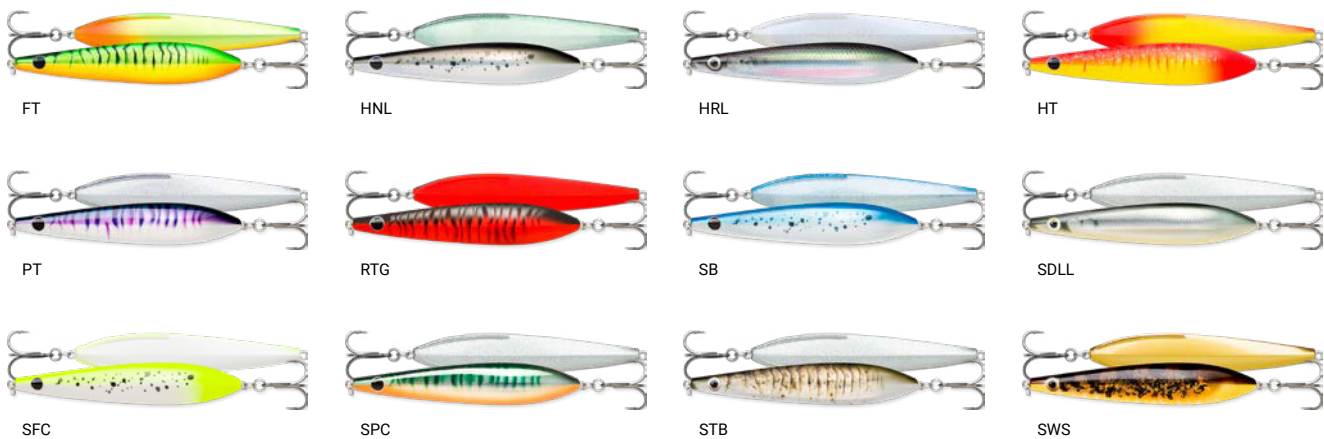

Product Number	Model	Size	Weight	Swimming Depth	Buoyancy	Hooks	Pack	Barcode
135425	KAL26 FT	11 cm	26 g	Variable	Sinking	No.2	x3	022677326375
135426	KAL26 HNL	11 cm	26 g	Variable	Sinking	No.2	x3	022677326382
135427	KAL26 HRL	11 cm	26 g	Variable	Sinking	No.2	x3	022677326399
135428	KAL26 HT	11 cm	26 g	Variable	Sinking	No.2	x3	022677326405
135429	KAL26 PT	11 cm	26 g	Variable	Sinking	No.2	x3	022677326412
135430	KAL26 RTG	11 cm	26 g	Variable	Sinking	No.2	x3	022677326429
135431	KAL26 SB	11 cm	26 g	Variable	Sinking	No.2	x3	022677326436
135432	KAL26 SDLL	11 cm	26 g	Variable	Sinking	No.2	x3	022677326443