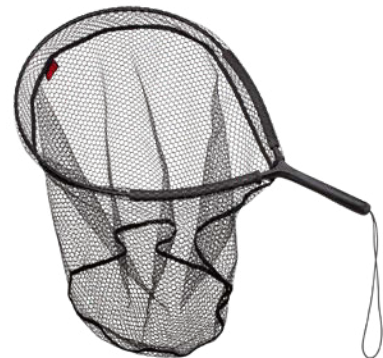

Product Number	Model	Barcode
102632	RNFSHN-M	6430048101997