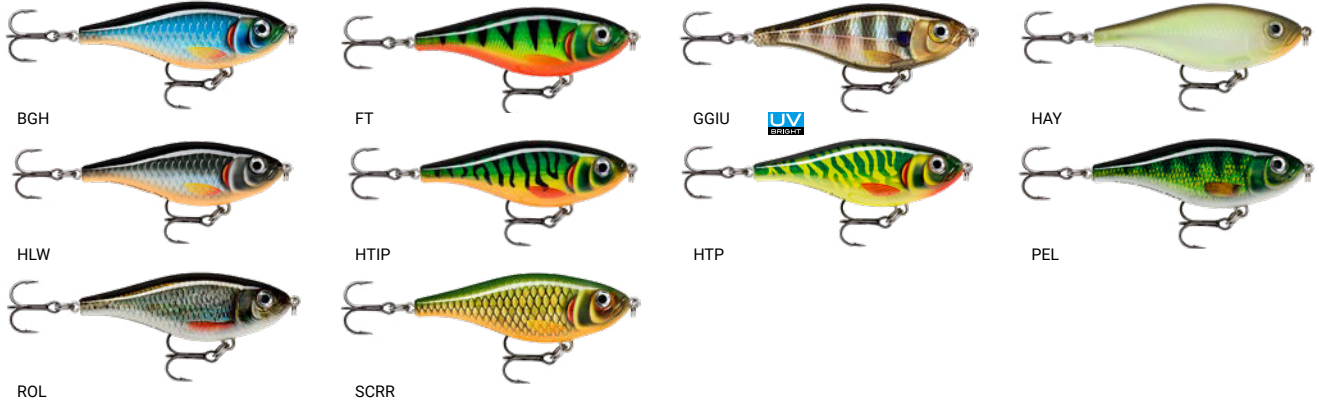

Product Number	Model	Size	Weight	Swimming Depth	Buoyancy	Hooks	Pack	Barcode
123254	XRTS08 BGH	8 cm	13 g	0,3 - 0,6 m	Slow Sinking	Two No.4	x3	022677314143
123255	XRTS08 FT	8 cm	13 g	0,3 - 0,6 m	Slow Sinking	Two No.4	x3	022677314150
123256	XRTS08 GGIU	8 cm	13 g	0,3 - 0,6 m	Slow Sinking	Two No.4	x3	022677314167
123257	XRTS08 HAY	8 cm	13 g	0,3 - 0,6 m	Slow Sinking	Two No.4	x3	022677314174
123258	XRTS08 HLW	8 cm	13 g	0,3 - 0,6 m	Slow Sinking	Two No.4	x3	022677314181
123259	XRTS08 HTIP	8 cm	13 g	0,3 - 0,6 m	Slow Sinking	Two No.4	x3	022677314198
123260	XRTS08 HTP	8 cm	13 g	0,3 - 0,6 m	Slow Sinking	Two No.4	x3	022677314204
123263	XRTS08 PEL	8 cm	13 g	0,3 - 0,6 m	Slow Sinking	Two No.4	x3	022677314235
123264	XRTS08 ROL	8 cm	13 g	0,3 - 0,6 m	Slow Sinking	Two No.4	x3	022677314242
123265	XRTS08 SCRR	8 cm	13 g	0,3 - 0,6 m	Slow Sinking	Two No.4	x3	022677314259

BGH - Blue Ghost; **FT** - Firetiger; **GGIU** - Glassy Gill UV; **HAY** - Haymaker; **HLW** - Halloween; **HTIP** - Hot Tiger Pike; **HTP** - Hot Perch; **PEL** - Live Perch; **ROL** - Live Roach; **SCRR** - Scaled Roach

CASTING

X-RAP® JOINTED SHAD

Savvy anglers turn to the XJS when a slow presentation is key. Built with all the premium qualities of the X-Rap® line, its slow, seductive action triggers finicky fish. Neutrally buoyant with a slight rise on pause.