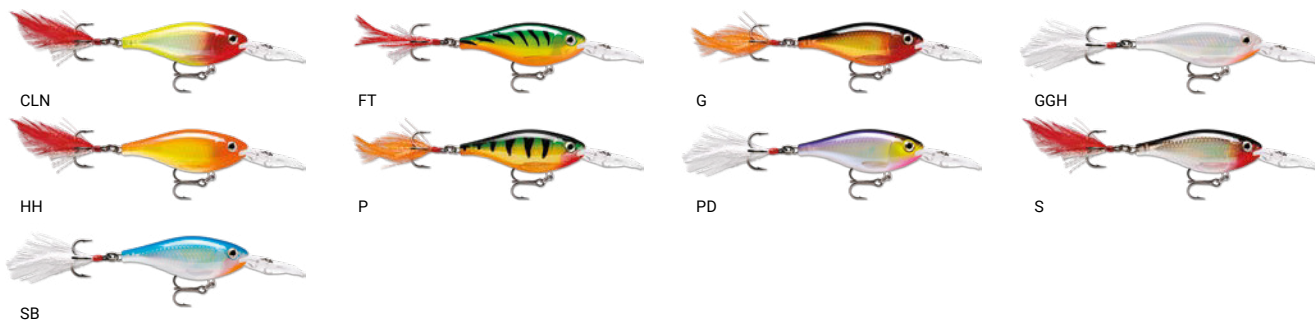

Product Number	Model	Size	Weight	Swimming Depth	Buoyancy	Hooks	Pack	Barcode
140131	XRS06 CLN	6 cm	9 g	1,8 - 3,3 m	Suspending	No. 5 & 6	x3	022677145204
140132	XRS06 FT	6 cm	9 g	1,8 - 3,3 m	Suspending	No. 5 & 6	x3	022677145211
140133	XRS06 G	6 cm	9 g	1,8 - 3,3 m	Suspending	No. 5 & 6	x3	022677145228
140134	XRS06 GGH	6 cm	9 g	1,8 - 3,3 m	Suspending	No. 5 & 6	x3	022677145235
140135	XRS06 HH	6 cm	9 g	1,8 - 3,3 m	Suspending	No. 5 & 6	x3	022677145242
140136	XRS06 P	6 cm	9 g	1,8 - 3,3 m	Suspending	No. 5 & 6	x3	022677145280
140137	XRS06 PD	6 cm	9 g	1,8 - 3,3 m	Suspending	No. 5 & 6	x3	022677145297
140138	XRS06 S	6 cm	9 g	1,8 - 3,3 m	Suspending	No. 5 & 6	x3	022677145327
140139	XRS06 SB	6 cm	9 g	1,8 - 3,3 m	Suspending	No. 5 & 6	x3	022677145334

CLN - Clown; FT - Firetiger; G - Gold; GGH - Glass Ghost; HH - Hot Head; P - Perch; PD - Purplescent; S - Silver; SB - Silver Blue

CASTING & TROLLING

X-RAP® SHAD SHALLOW

The X-Rap® Shad Shallow brings the irresistible action of the X-Rap Shad to the top 2-7 feet of the water column. Integrated long-casting system partners with an irresistible rattle to offer classic Rapala® swimming action or X-Rap Xtreme Slashbait action. Internal textured finishes and rattle system, 3D holographic eyes unites with VMC® black nickel treble hooks and flash feather to create the perfect choice for working emerging weeds and suspending fish pushed against dropoffs in addition to standard shallow presentations.