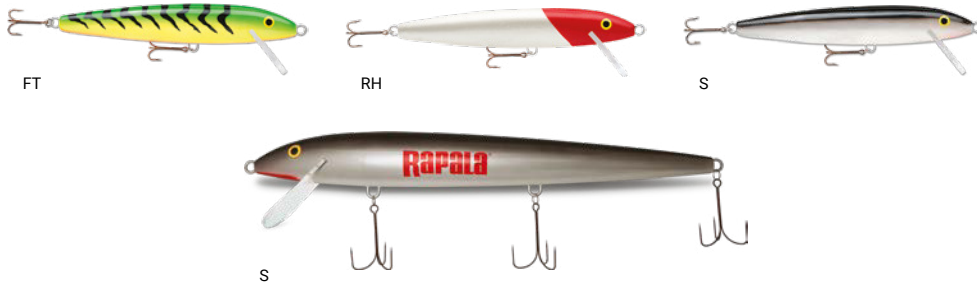

GIANT LURES

GIANT RAPALA

29" versions of the Original, Red Head & Firetiger plus a 6 foot version of the Original Floater.

Product Number	Model	Size	Pack	Barcode
100915	RGL-FT	70 cm	x1	022677119021
135706	RGL-RH	70 cm	x1	022677119038
117561	RGL-SB	70 cm	x1	022677119014
100913	RSFLS	180 cm	x1	022677208954

FT - Firetiger; RH - Red Head; S - Silver

KEYRINGS

RAPALA KEYRINGS

Rattlin' Rapala with keyring. No hooks! 48 piece display.