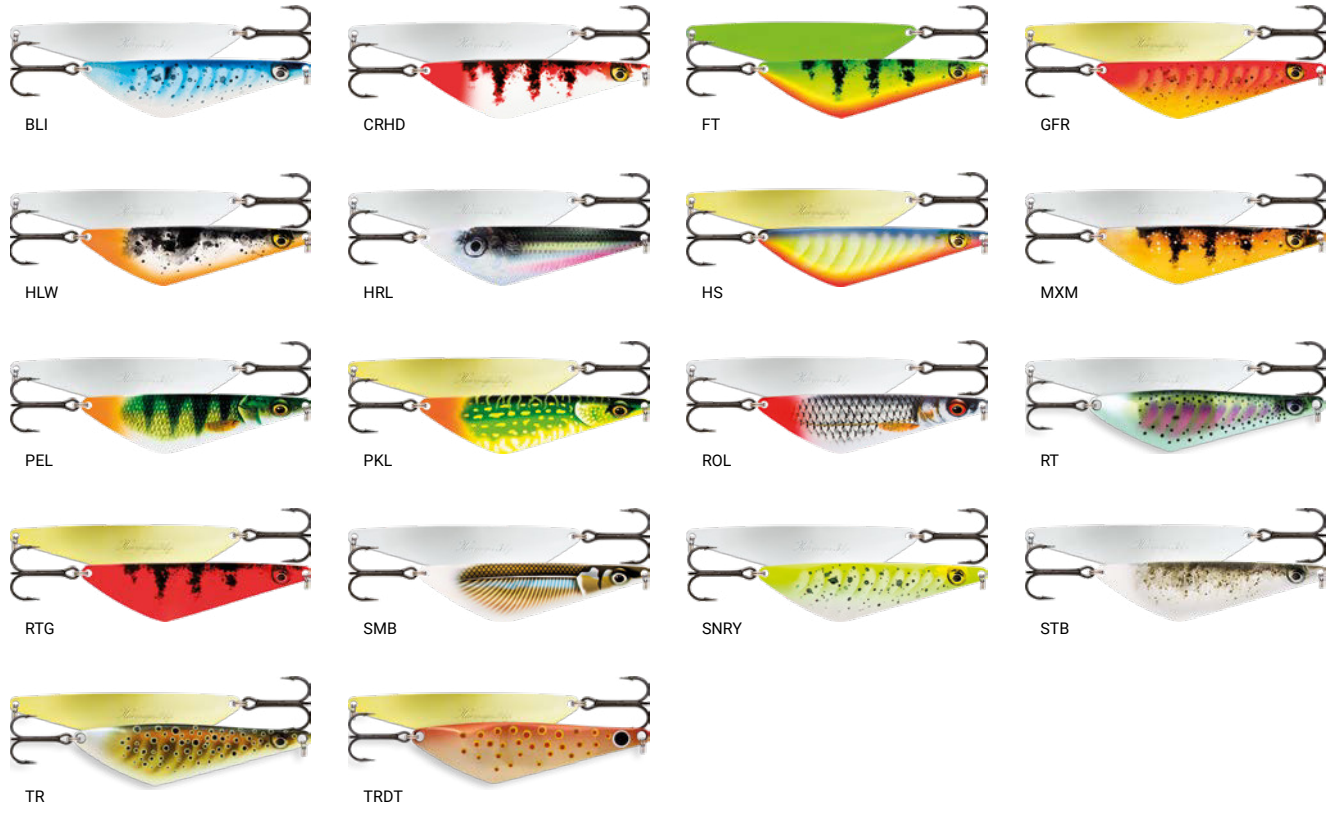

Product Number	Model	Size	Weight	Swimming Depth	Buoyancy	Hooks	Pack	Barcode
HARMAJA 18								
135716	HAR18 BLI	8,5 cm	18 g	Variable	Sinking	No.3	x3	022677325958
135717	HAR18 CRHD	8,5 cm	18 g	Variable	Sinking	No.3	x3	022677325965
135718	HAR18 FT	8,5 cm	18 g	Variable	Sinking	No.3	x3	022677326825
135719	HAR18 GFR	8,5 cm	18 g	Variable	Sinking	No.3	x3	022677325989
135720	HAR18 HLW	8,5 cm	18 g	Variable	Sinking	No.3	x3	022677325996
135721	HAR18 HRL	8,5 cm	18 g	Variable	Sinking	No.3	x3	022677326009
135722	HAR18 HS	8,5 cm	18 g	Variable	Sinking	No.3	x3	022677326016
135723	HAR18 MXM	8,5 cm	18 g	Variable	Sinking	No.3	x3	022677326023
135724	HAR18 PEL	8,5 cm	18 g	Variable	Sinking	No.3	x3	022677326030
135725	HAR18 PKL	8,5 cm	18 g	Variable	Sinking	No.3	x3	022677326047
135726	HAR18 ROL	8,5 cm	18 g	Variable	Sinking	No.3	x3	022677326054
135727	HAR18 RT	8,5 cm	18 g	Variable	Sinking	No.3	x3	022677330464
135728	HAR18 RTG	8,5 cm	18 g	Variable	Sinking	No.3	x3	022677326061
135729	HAR18 SMB	8,5 cm	18 g	Variable	Sinking	No.3	x3	022677326078
135730	HAR18 SNRY	8,5 cm	18 g	Variable	Sinking	No.3	x3	022677326085
135731	HAR18 STB	8,5 cm	18 g	Variable	Sinking	No.3	x3	022677326108
135732	HAR18 TR	8,5 cm	18 g	Variable	Sinking	No.3	x3	022677330471
135733	HAR18 TRDT	8,5 cm	18 g	Variable	Sinking	No.3	x3	022677330488