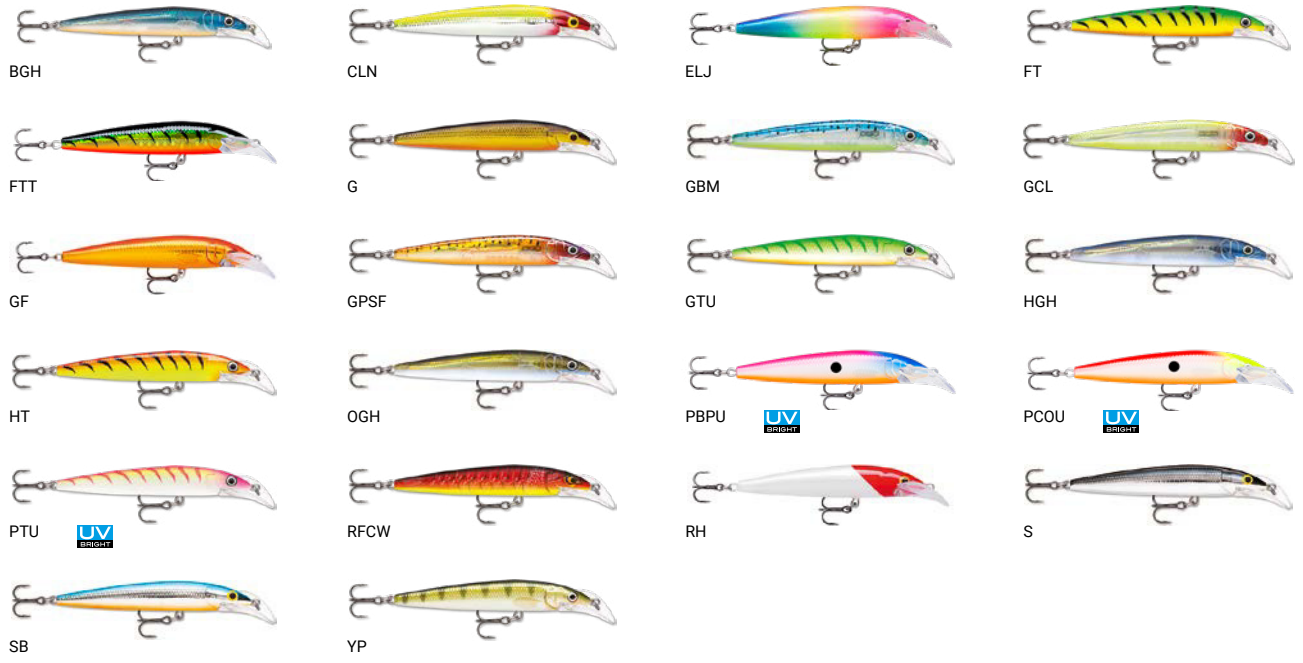

Product Number	Model	Size	Weight	Swimming Depth	Buoyancy	Hooks	Pack	Barcode
139080	SCRDHJ10 BGH	10 cm	10 g	2,7 - 3,6 m	Suspending	Two No. 6	x3	022677272399
101970	SCRDHJ10 CLN	10 cm	10 g	2,7 - 3,6 m	Suspending	Two No. 6	x3	022677272405
101971	SCRDHJ10 ELJ	10 cm	10 g	2,7 - 3,6 m	Suspending	Two No. 6	x3	022677278391
101972	SCRDHJ10 FT	10 cm	10 g	2,7 - 3,6 m	Suspending	Two No. 6	x3	022677272412
125513	SCRDHJ10 FTT	10 cm	10 g	2,7 - 3,6 m	Suspending	Two No. 6	x3	022677321981
139081	SCRDHJ10 G	10 cm	10 g	2,7 - 3,6 m	Suspending	Two No. 6	x3	022677272429
101973	SCRDHJ10 GBM	10 cm	10 g	2,7 - 3,6 m	Suspending	Two No.6	x3	022677272436
139082	SCRDHJ10 GCL	10 cm	10 g	2,7 - 3,6 m	Suspending	Two No.6	x3	022677272443
101974	SCRDHJ10 GF	10 cm	10 g	2,7 - 3,6 m	Suspending	Two No.6	x3	022677278407
139083	SCRDHJ10 GPSF	10 cm	10 g	2,7 - 3,6 m	Suspending	Two No.6	x3	022677272498
139084	SCRDHJ10 GTU	10 cm	10 g	2,7 - 3,6 m	Suspending	Two No.6	x3	022677272504
101978	SCRDHJ10 HGH	10 cm	10 g	2,7 - 3,6 m	Suspending	Two No.6	x3	022677272511
101979	SCRDHJ10 HT	10 cm	10 g	2,7 - 3,6 m	Suspending	Two No.6	x3	022677272528
101980	SCRDHJ10 OGH	10 cm	10 g	2,7 - 3,6 m	Suspending	Two No.6	x3	022677272535
125514	SCRDHJ10 PBPU	10 cm	10 g	2,7 - 3,6 m	Suspending	Two No.6	x3	022677321998
125515	SCRDHJ10 PCOU	10 cm	10 g	2,7 - 3,6 m	Suspending	Two No.6	x3	022677322001
139085	SCRDHJ10 PTU	10 cm	10 g	2,7 - 3,6 m	Suspending	Two No.6	x3	022677272573
139086	SCRDHJ10 RFCW	10 cm	10 g	2,7 - 3,6 m	Suspending	Two No.6	x3	022677272580
101981	SCRDHJ10 RH	10 cm	10 g	2,7 - 3,6 m	Suspending	Two No.6	x3	022677278421
101982	SCRDHJ10 S	10 cm	10 g	2,7 - 3,6 m	Suspending	Two No.6	x3	022677272597
101983	SCRDHJ10 SB	10 cm	10 g	2,7 - 3,6 m	Suspending	Two No.6	x3	022677272603
139087	SCRDHJ10 YP	10 cm	10 g	2,7 - 3,6 m	Suspending	Two No.6	x3	022677272610

BGH - Blue Ghost; CLN - Clown; ELJ - Pink Parrot; FT - Firetiger; FTT - Firetiger Transparent; G - Gold; GBM - Glass Blue Minnow; GCL - Glass Clown; GF - Goldfish; GPSF - Glass Purple Sunfire; GTU - Green Tiger UV; HGH - Helsinki Ghost; HT - Hot Tiger; OGH - Olive Ghost; PBPU - Pearl Blue Pink UV; PCOU - Pearl Chartreuse Orange UV; PTU - Pink Tiger UV; RFCW - Redfire Crawdad; RH - Red Head; S - Silver; SB - Silver Blue; YP - Yellow Perch