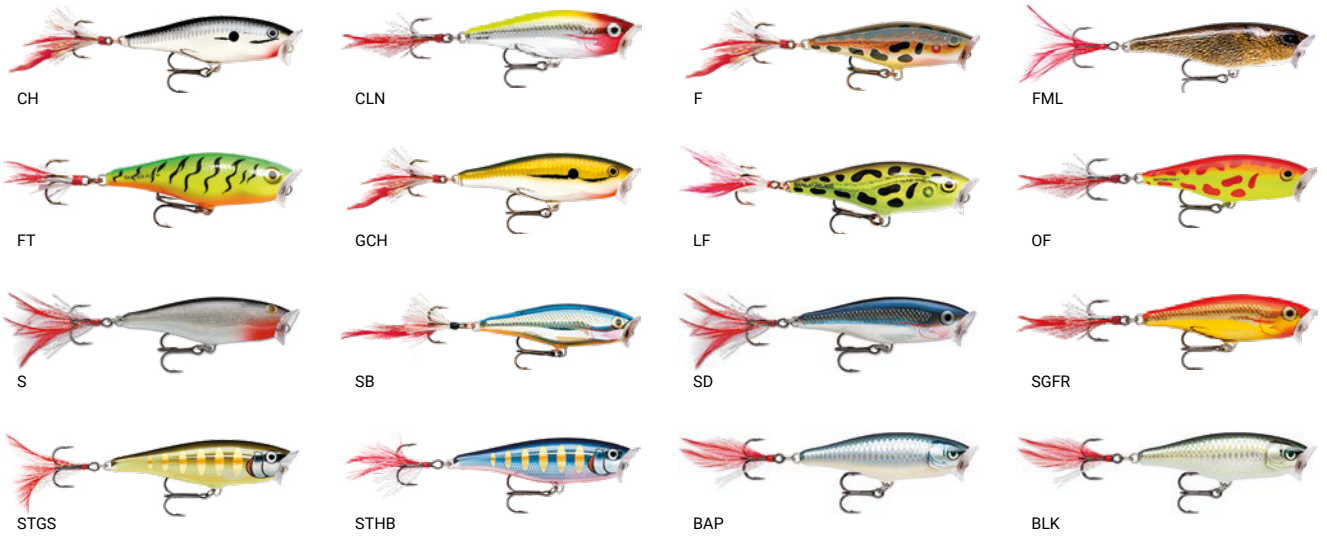

Product Number	Model	Size	Weight	Swimming Depth	Buoyancy	Hooks	Pack	Barcode
SKITTER POP® 05								
102079	SP05 CH	5 cm	6 g	Topwater	Floating	Two No.6	x3	022677181172
102080	SP05 CLN	5 cm	6 g	Topwater	Floating	Two No.6	x3	022677200200
102081	SP05 F	5 cm	6 g	Topwater	Floating	Two No.6	x3	022677020907
102083	SP05 FML	5 cm	6 g	Topwater	Floating	Two No.6	x3	022677278605
102084	SP05 FT	5 cm	6 g	Topwater	Floating	Two No.6	x3	022677020945
102085	SP05 GCH	5 cm	6 g	Topwater	Floating	Two No.6	x3	022677181189
102086	SP05 LF	5 cm	6 g	Topwater	Floating	Two No.6	x3	022677020969
102088	SP05 OF	5 cm	6 g	Topwater	Floating	Two No.6	x3	022677200224
139109	SP05 S	5 cm	6 g	Topwater	Floating	Two No.6	x3	022677020952
102090	SP05 SB	5 cm	6 g	Topwater	Floating	Two No.6	x3	022677020921
146718	SP05 SD	5 cm	6 g	Topwater	Floating	Two No.6	x3	022677020938
102091	SP05 SGFR	5 cm	6 g	Topwater	Floating	Two No.6	x3	022677200231
122590	SP05 STGS	5 cm	6 g	Topwater	Floating	Two No.6	x3	022677305424
122591	SP05 STHB	5 cm	6 g	Topwater	Floating	Two No.6	x3	022677305431
SKITTER POP® 07								
135809	SP07 BAP	7 cm	7 g	Topwater	Floating	Two No.5	x3	022677329970
135810	SP07 BLK	7 cm	7 g	Topwater	Floating	Two No.5	x3	022677329987
102092	SP07 CH	7 cm	7 g	Topwater	Floating	Two No.5	x3	022677181196
102093	SP07 CLN	7 cm	7 g	Topwater	Floating	Two No.5	x3	022677200248
102094	SP07 F	7 cm	7 g	Topwater	Floating	Two No.5	x3	022677021003
102096	SP07 FML	7 cm	7 g	Topwater	Floating	Two No.5	x3	022677278636
102097	SP07 FT	7 cm	7 g	Topwater	Floating	Two No.5	x3	022677021041
102098	SP07 GCH	7 cm	7 g	Topwater	Floating	Two No.5	x3	022677181202
102099	SP07 LF	7 cm	7 g	Topwater	Floating	Two No.5	x3	022677021065
102101	SP07 OF	7 cm	7 g	Topwater	Floating	Two No.5	x3	022677200262
139110	SP07 S	7 cm	7 g	Topwater	Floating	Two No.5	x3	022677021058
102103	SP07 SB	7 cm	7 g	Topwater	Floating	Two No.5	x3	022677021027
139111	SP07 SD	7 cm	7 g	Topwater	Floating	Two No.5	x3	022677021034