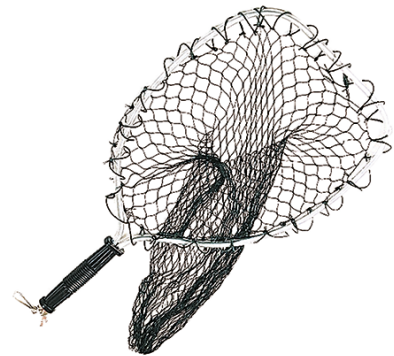

FEATURES

- Net dim. 28x36cm
- Depth 52cm

Product Number	Model	Breakable Pack Y/N	Pack	Barcode
109814	Ørret Vadehåv Aluminium	Y	x5	7053274003034