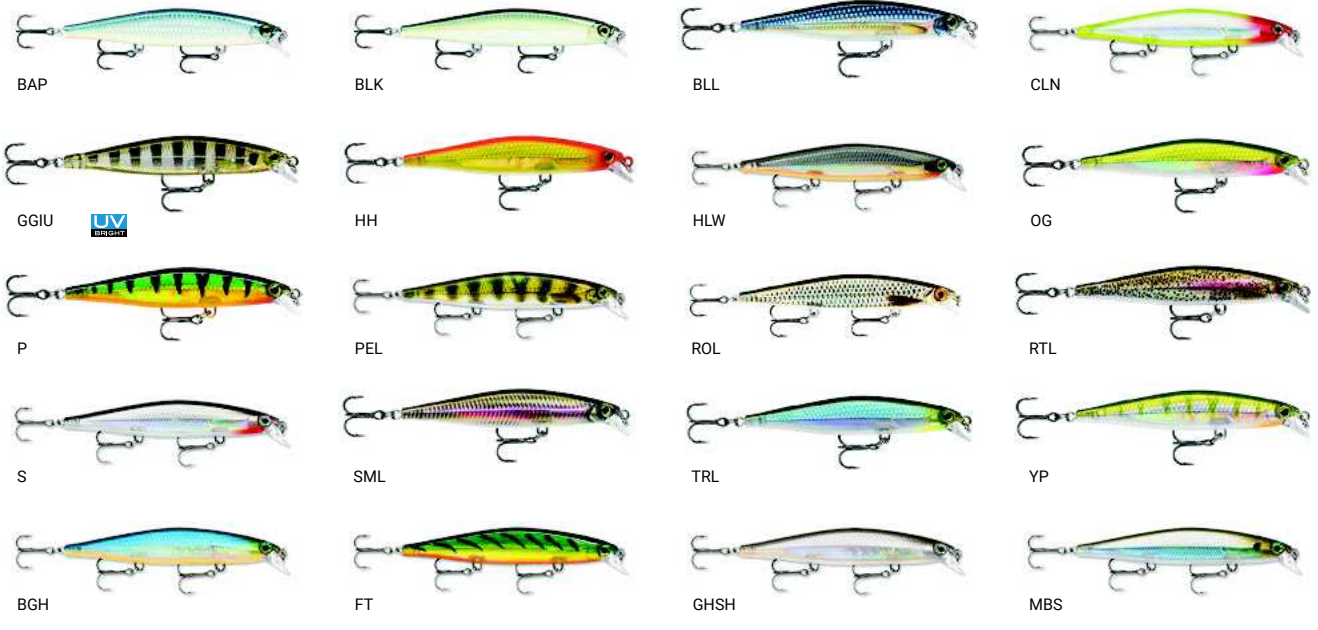

CASTING

SHADOW RAP®

Designed to perfectly mimic the last struggle of a dying minnow, the Shadow Rap® makes tight turns when twitched, turns to look back and then settles to a head down position with a quiver before starting a slow fade-away dive on the pause. Can be fished almost in place with short twitches, extending the time the lure spends on the strike zone.

Responsive, Tight-Turning Jerkbait Action • Head-Down Flickering Fade-Away on the Stop
• Mimics Dying Baitfish • Internal Metallic Plating and Natural Scale Pattern • Translucent Sides with Holographic Inserts and Bone Pattern • Tungsten and Steel Weights for Perfect Balance • VMC® Black Nickel Hooks • Slow Sinking

Product Number	Model	Size	Weight	Swimming Depth	Hooks	Pack	PLN	Barcode
SHADOW RAP® 07								
135799	SDR07 BAP	7 cm	5 g	0,7 m	Two No.8	x3	73.20	022677329871
135800	SDR07 BLK	7 cm	5 g	0,7 m	Two No.8	x3	73.20	022677329888
101578	SDR07 BLL	7 cm	5 g	0,7 m	Two No.8	x3	73.20	022677299082
101582	SDR07 CLN	7 cm	5 g	0,7 m	Two No.8	x3	73.20	022677299129
101586	SDR07 GGIU	7 cm	5 g	0,7 m	Two No.8	x3	73.20	022677299167
101589	SDR07 HH	7 cm	5 g	0,7 m	Two No.8	x3	73.20	022677299198
101590	SDR07 HLW	7 cm	5 g	0,7 m	Two No.8	x3	73.20	022677299204
101591	SDR07 OG	7 cm	5 g	0,7 m	Two No.8	x3	73.20	022677299228
101592	SDR07 P	7 cm	5 g	0,7 m	Two No.8	x3	73.20	022677299235
101593	SDR07 PEL	7 cm	5 g	0,7 m	Two No.8	x3	73.20	022677299242
101596	SDR07 ROL	7 cm	5 g	0,7 m	Two No.8	x3	73.20	022677299273
101597	SDR07 RTL	7 cm	5 g	0,7 m	Two No.8	x3	73.20	022677299280
101598	SDR07 S	7 cm	5 g	0,7 m	Two No.8	x3	73.20	022677299297
101599	SDR07 SML	7 cm	5 g	0,7 m	Two No.8	x3	73.20	022677299303
101602	SDR07 TRL	7 cm	5 g	0,7 m	Two No.8	x3	73.20	022677299334
101603	SDR07 YP	7 cm	5 g	0,7 m	Two No.8	x3	73.20	022677299341
SHADOW RAP® 11								
135801	SDR11 BAP	11 cm	13 g	0,6 - 1,2 m	Three No.6	x3	77.80	022677329895
101605	SDR11 BGH	11 cm	13 g	0,6 - 1,2 m	Three No.6	x3	77.80	022677253824
135802	SDR11 BLK	11 cm	13 g	0,6 - 1,2 m	Three No.6	x3	77.80	022677329901
101607	SDR11 CLN	11 cm	13 g	0,6 - 1,2 m	Three No.6	x3	77.80	022677253862
101609	SDR11 FT	11 cm	13 g	0,6 - 1,2 m	Three No.6	x3	77.80	022677282244
101610	SDR11 GHSH	11 cm	13 g	0,6 - 1,2 m	Three No.6	x3	77.80	022677253886
101612	SDR11 HH	11 cm	13 g	0,6 - 1,2 m	Three No.6	x3	77.80	022677282251