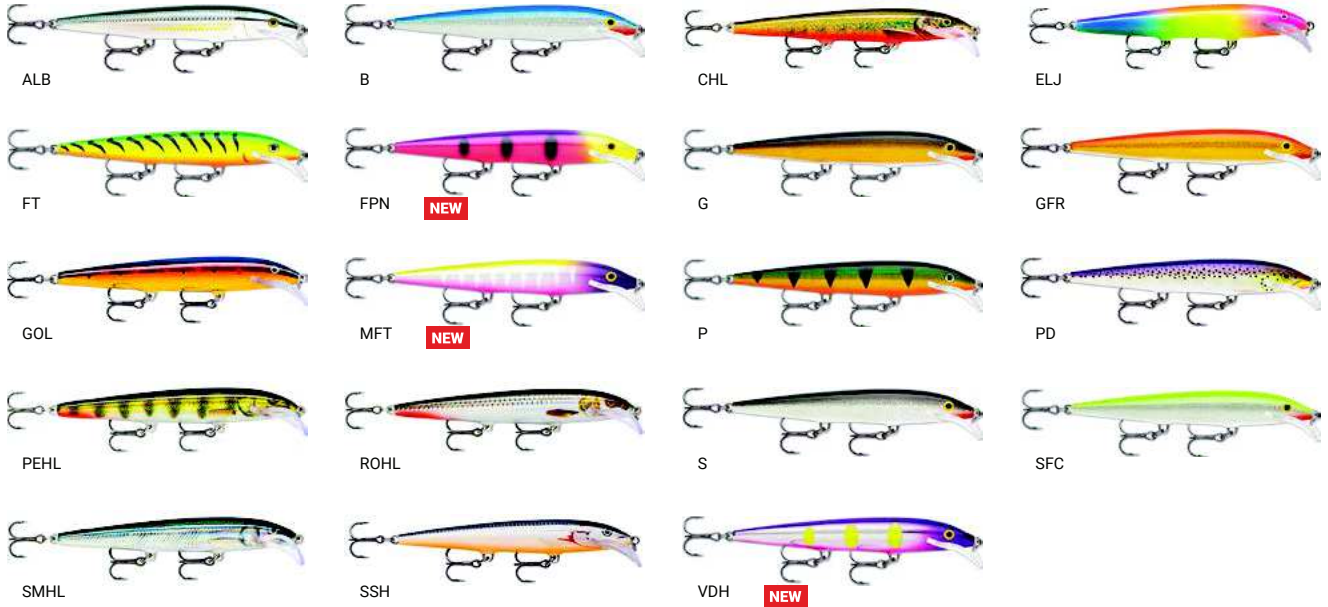

Product Number	Model	Size	Weight	Swimming Depth	Hooks	Pack	PLN	Barcode
101865	SCRM11 ALB	11 cm	6 g	1,8 - 2,7 m	Three No.6	x3	73.20	022677225760
101867	SCRM11 B	11 cm	6 g	1,8 - 2,7 m	Three No.6	x3	73.20	022677225784
101868	SCRM11 CHL	11 cm	6 g	1,8 - 2,7 m	Three No.6	x3	73.20	022677291574
101869	SCRM11 ELJ	11 cm	6 g	1,8 - 2,7 m	Three No.6	x3	73.20	022677253466
101870	SCRM11 FT	11 cm	6 g	1,8 - 2,7 m	Three No.6	x3	73.20	022677225807
● 151463	SCRM11 FPN	11 cm	6 g	1,8 - 2,7 m	Three No.6	x3	73.20	022677350004
101871	SCRM11 G	11 cm	6 g	1,8 - 2,7 m	Three No.6	x3	73.20	022677225814
101873	SCRM11 GFR	11 cm	6 g	1,8 - 2,7 m	Three No.6	x3	73.20	022677225838
101874	SCRM11 GOL	11 cm	6 g	1,8 - 2,7 m	Three No.6	x3	73.20	022677253480
● 151464	SCRM11 MFT	11 cm	6 g	1,8 - 2,7 m	Three No.6	x3	73.20	022677344836
101875	SCRM11 P	11 cm	6 g	1,8 - 2,7 m	Three No.6	x3	73.20	022677225852
101876	SCRM11 PD	11 cm	6 g	1,8 - 2,7 m	Three No.6	x3	73.20	022677225869
101877	SCRM11 PEHL	11 cm	6 g	1,8 - 2,7 m	Three No.6	x3	73.20	022677290089
101878	SCRM11 ROHL	11 cm	6 g	1,8 - 2,7 m	Three No.6	x3	73.20	022677290096
101880	SCRM11 S	11 cm	6 g	1,8 - 2,7 m	Three No.6	x3	73.20	022677225883
101881	SCRM11 SFC	11 cm	6 g	1,8 - 2,7 m	Three No.6	x3	73.20	022677225890
101882	SCRM11 SMHL	11 cm	6 g	1,8 - 2,7 m	Three No.6	x3	73.20	022677290102
101885	SCRM11 SSH	11 cm	6 g	1,8 - 2,7 m	Three No.6	x3	73.20	022677253459
● 151465	SCRM11 VDH	11 cm	6 g	1,8 - 2,7 m	Three No.6	x3	73.20	022677344850

ALB - Bleak; B - Blue; CHL - Live Char; ELJ - Pink Parrot; FPN - Fruit Punch; FT - Firetiger; G - Gold; GFR - Gold Fluorescent Red; GOL - Gold Of Lapland; MFT - Moldy Fruit; P - Perch; PD - Purplescent; PEHL - Live Hologram Perch; ROHL - Live Hologram Roach; S - Silver; SFC - Silver Fluorescent Chartreuse; SMHL - Live Hologram Smelt; SSH - Silver Shiner; VDH - Voodoo Haze