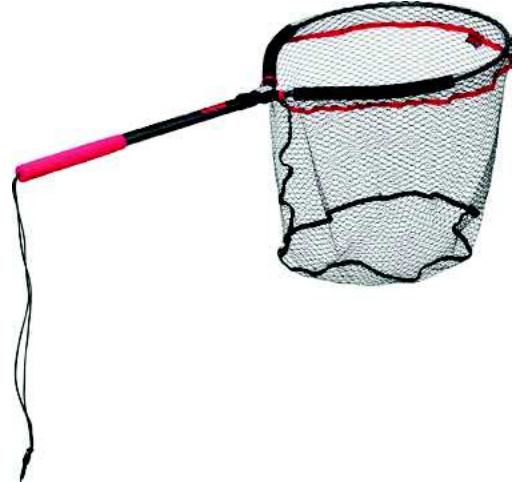

Product Number	Model	Size	Diameter	PLN	Barcode
142551	RA1800013	Depth : 40 cm Handle : 50 cm	50x40 cm	275.80	3560410082777

NETS

KARBON TROUT NET

The perfect full carbon net for trout fishing. Extremely light and compact. Simple to hang on your back using a magnetic clip and the supplied karabiner to clip to your belt for extra security, leaving no chance of losing your net. You will always have it ready when needed in 2 seconds !

Rubber-coated tangle-free mesh • Carbon 3k hoop and handle • Folding construction • Single-hand operation • Non-slip handle • Additional loop on the handle to hang the net with a magnetic clip • 30 cm elastic lanyard with stainless steel carabiner • Length 82 cm – weight 309 g