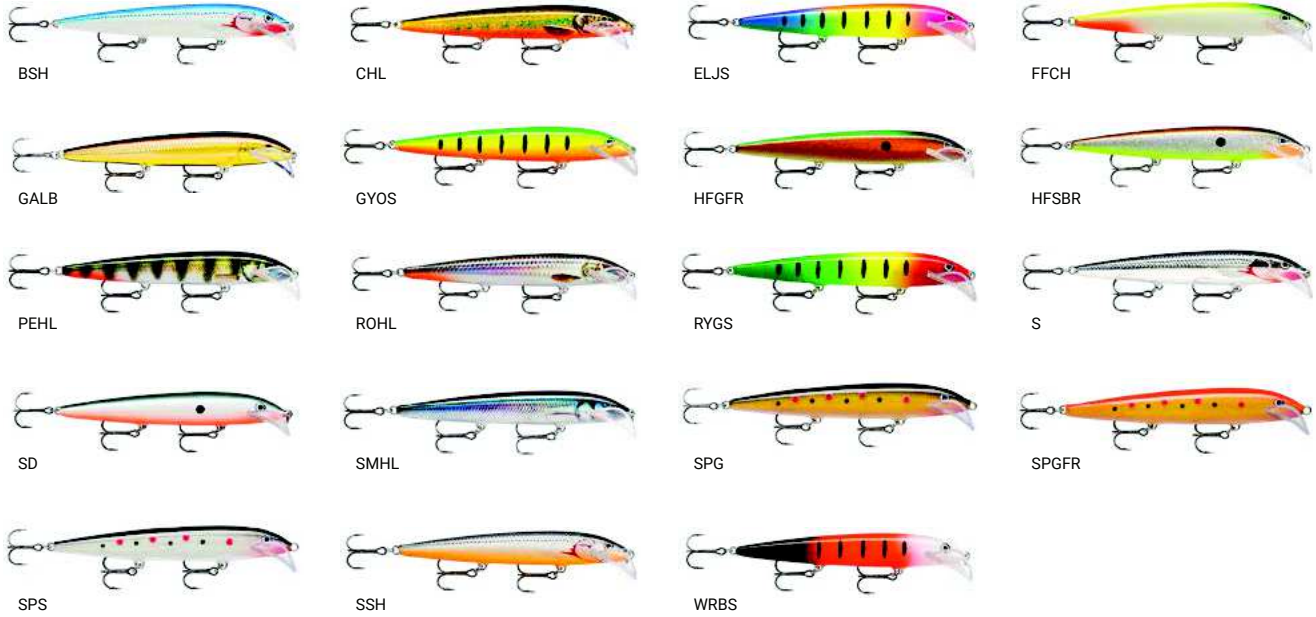

Product Number	Model	Size	Weight	Swimming Depth	Hooks	Pack	PLN	Barcode
102024	SCRH13 BSH	13 cm	12 g	2,4 - 3 m	Three No. 4	x3	68.60	022677281391
102025	SCRH13 CHL	13 cm	12 g	2,4 - 3 m	Three No. 4	x3	68.60	022677291567
102026	SCRH13 ELJS	13 cm	12 g	2,4 - 3 m	Three No. 4	x3	68.60	022677281407
102027	SCRH13 FFCH	13 cm	12 g	2,4 - 3 m	Three No. 4	x3	68.60	022677281414
125517	SCRH13 GALB	13 cm	12 g	2,4 - 3 m	Three No. 4	x3	68.60	022677313481
102030	SCRH13 GYOS	13 cm	12 g	2,4 - 3 m	Three No. 4	x3	68.60	022677281445
102032	SCRH13 HFGFR	13 cm	12 g	2,4 - 3 m	Three No. 4	x3	68.60	022677281469
102033	SCRH13 HFSBR	13 cm	12 g	2,4 - 3 m	Three No. 4	x3	68.60	022677281476
102035	SCRH13 PEHL	13 cm	12 g	2,4 - 3 m	Three No. 4	x3	68.60	022677281490
102036	SCRH13 ROHL	13 cm	12 g	2,4 - 3 m	Three No. 4	x3	68.60	022677281506
102037	SCRH13 RYGS	13 cm	12 g	2,4 - 3 m	Three No. 4	x3	68.60	022677281513
102038	SCRH13 S	13 cm	12 g	2,4 - 3 m	Three No. 4	x3	68.60	022677281520
102039	SCRH13 SD	13 cm	12 g	2,4 - 3 m	Three No. 4	x3	68.60	022677283265
102040	SCRH13 SMHL	13 cm	12 g	2,4 - 3 m	Three No. 4	x3	68.60	022677281537
119797	SCRH13 SPG	13 cm	12 g	2,4 - 3 m	Three No. 4	x3	68.60	022677295909
119798	SCRH13 SPGFR	13 cm	12 g	2,4 - 3 m	Three No. 4	x3	68.60	022677295916
119799	SCRH13 SPS	13 cm	12 g	2,4 - 3 m	Three No. 4	x3	68.60	022677295923
102041	SCRH13 SSH	13 cm	12 g	2,4 - 3 m	Three No. 4	x3	68.60	022677281544
102042	SCRH13 WRBS	13 cm	12 g	2,4 - 3 m	Three No. 4	x3	68.60	022677281551

BSH - Blue Shiner; **CHL** - Live Char; **ELJS** - Pink Parrot Stripe; **FFCH** - Foil Fluorescent Chartreuse; **GALB** - Golden Alburnus; **GYOS** - Green Yellow Orange Stripe; **HFGFR** - Hologram Flake Gold Fluorescent Red; **HFSBR** - Hologram Flake Silver Brown; **PEHL** - Live Hologram Perch; **ROHL** - Live Hologram Roach; **RYGS** - Red Yellow Green Stripe; **S** - Silver; **SD** - Shad; **SMHL** - Live Hologram Smelt; **SPG** - Spotted Gold; **SPGFR** - Spotted Gold Fluorescent Red; **SPS** - Spotted Silver; **SSH** - Silver Shiner; **WRBS** - White Red Black Stripe