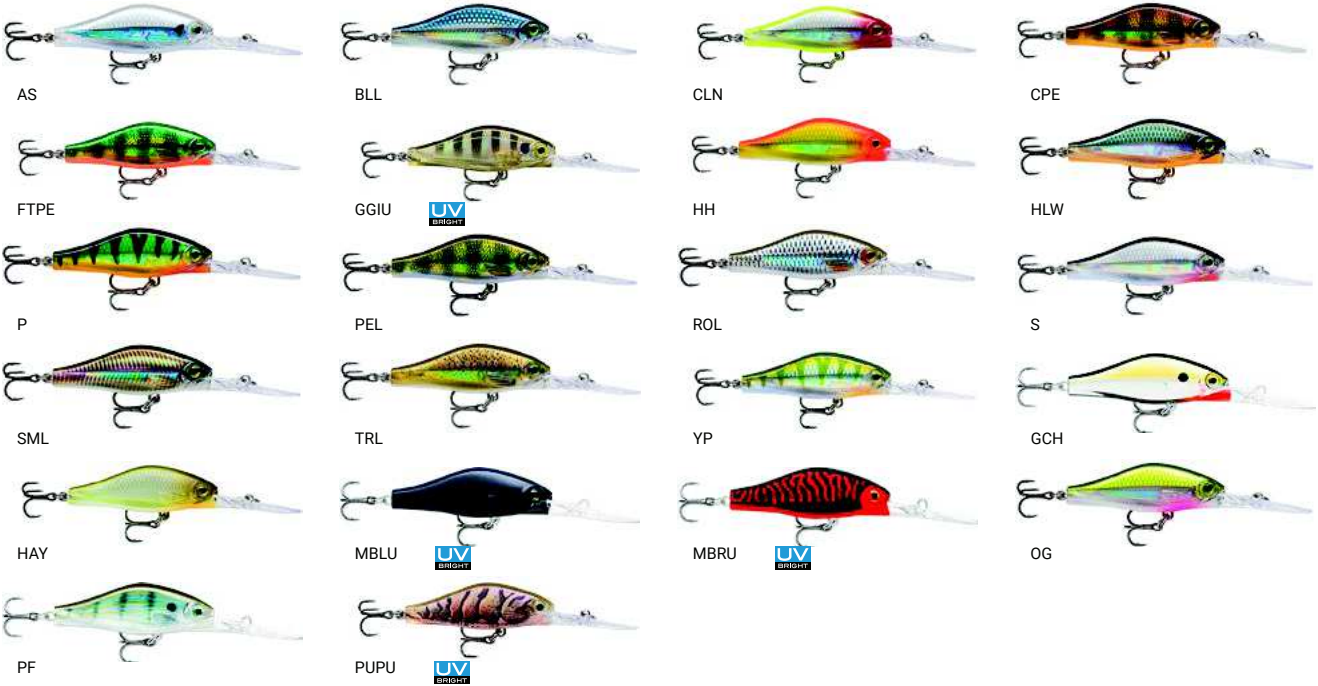

Product Number	Model	Size	Weight	Swimming Depth	Hooks	Pack	PLN	Barcode
SHADOW RAP® JACK DEEP 05								
101663	SDRJD05 AS	5 cm	6 g	3 m	Two No.10	x3	73.20	022677299358
101665	SDRJD05 BLL	5 cm	6 g	3 m	Two No.10	x3	73.20	022677299372
101669	SDRJD05 CLN	5 cm	6 g	3 m	Two No.10	x3	73.20	022677299419
101670	SDRJD05 CPE	5 cm	6 g	3 m	Two No.10	x3	73.20	022677299426
101671	SDRJD05 FTPE	5 cm	6 g	3 m	Two No.10	x3	73.20	022677299433
101673	SDRJD05 GGIU	5 cm	6 g	3 m	Two No.10	x3	73.20	022677299457
101676	SDRJD05 HH	5 cm	6 g	3 m	Two No.10	x3	73.20	022677299488
101677	SDRJD05 HLW	5 cm	6 g	3 m	Two No.10	x3	73.20	022677299495
101679	SDRJD05 P	5 cm	6 g	3 m	Two No.10	x3	73.20	022677299525
101680	SDRJD05 PEL	5 cm	6 g	3 m	Two No.10	x3	73.20	022677299532
101683	SDRJD05 ROL	5 cm	6 g	3 m	Two No.10	x3	73.20	022677299563
101685	SDRJD05 S	5 cm	6 g	3 m	Two No.10	x3	73.20	022677299587
101686	SDRJD05 SML	5 cm	6 g	3 m	Two No.10	x3	73.20	022677299594
101689	SDRJD05 TRL	5 cm	6 g	3 m	Two No.10	x3	73.20	022677299624
101690	SDRJD05 YP	5 cm	6 g	3 m	Two No.10	x3	73.20	022677299631
SHADOW RAP® JACK DEEP 07								
135487	SDRJD07 AS	7 cm	10 g	4 m	Two No.6	x3	73.20	022677327358
135473	SDRJD07 CLN	7 cm	10 g	4 m	Two No.6	x3	73.20	022677327372
135474	SDRJD07 GCH	7 cm	10 g	4 m	Two No.6	x3	73.20	022677327396
135490	SDRJD07 GGIU	7 cm	10 g	4 m	Two No.6	x3	73.20	022677327419
135491	SDRJD07 HAY	7 cm	10 g	4 m	Two No.6	x3	73.20	022677327426
135475	SDRJD07 HH	7 cm	10 g	4 m	Two No.6	x3	73.20	022677327433
135492	SDRJD07 HLW	7 cm	10 g	4 m	Two No.6	x3	73.20	022677327440
135493	SDRJD07 MBLU	7 cm	10 g	4 m	Two No.6	x3	73.20	022677327457