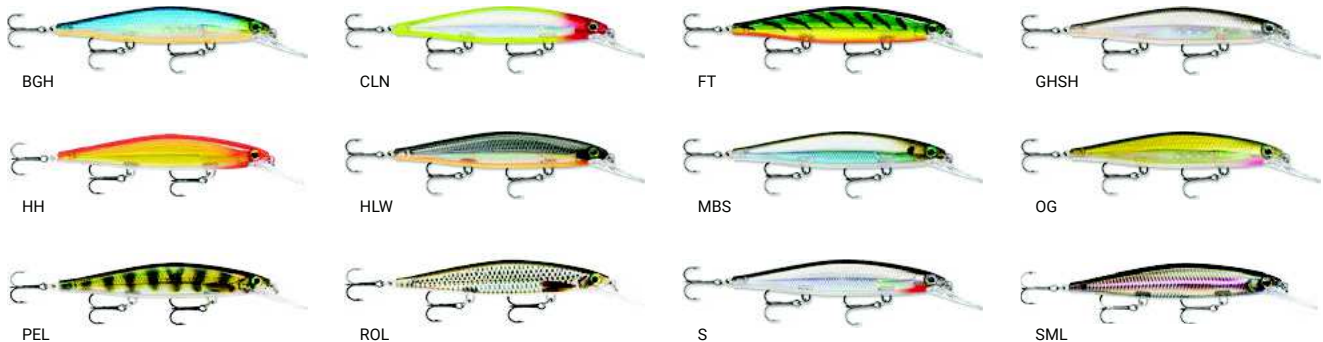

Product Number	Model	Size	Weight	Swimming Depth	Hooks	Pack	PLN	Barcode
101627	SDRD11 BGH	11 cm	13 g	1,2 - 2,4 m	Three No.6	x3	77.80	022677253961
101628	SDRD11 CLN	11 cm	13 g	1,2 - 2,4 m	Three No.6	x3	77.80	022677254005
101630	SDRD11 FT	11 cm	13 g	1,2 - 2,4 m	Three No.6	x3	77.80	022677282275
101631	SDRD11 GHSH	11 cm	13 g	1,2 - 2,4 m	Three No.6	x3	77.80	022677254029
101633	SDRD11 HH	11 cm	13 g	1,2 - 2,4 m	Three No.6	x3	77.80	022677282282
101634	SDRD11 HLW	11 cm	13 g	1,2 - 2,4 m	Three No.6	x3	77.80	022677269627
101636	SDRD11 MBS	11 cm	13 g	1,2 - 2,4 m	Three No.6	x3	77.80	022677254036
101638	SDRD11 OG	11 cm	13 g	1,2 - 2,4 m	Three No.6	x3	77.80	022677254043
101640	SDRD11 PEL	11 cm	13 g	1,2 - 2,4 m	Three No.6	x3	77.80	022677290201
101641	SDRD11 ROL	11 cm	13 g	1,2 - 2,4 m	Three No.6	x3	77.80	022677290218
101643	SDRD11 S	11 cm	13 g	1,2 - 2,4 m	Three No.6	x3	77.80	022677254067
123174	SDRD11 SML	11 cm	13 g	1,2 - 2,4 m	Three No.6	x3	77.80	022677314938

BGH - Blue Ghost; **CLN** - Clown; **FT** - Firetiger; **GSHH** - Ghost Shiner; **HH** - Hot Head; **HLW** - Halloween; **MBS** - Moss Back Shiner; **OG** - Olive Green; **PEL** - Live Perch; **ROL** - Live Roach; **S** - Silver; **SML** - Live Smelt