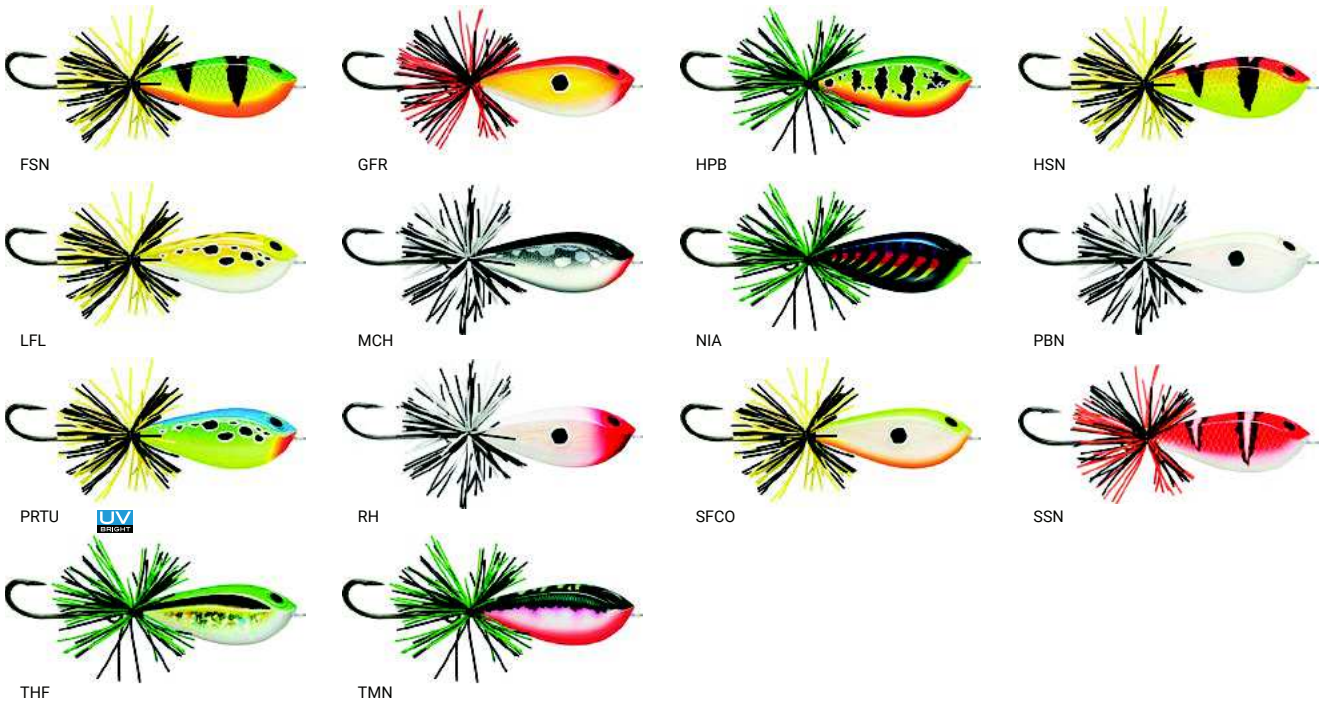

Balsa Core Copolymer Outer Shell • Floating • Jumping Frog Action • Big Splash & Commotion
• VMC® 7925 Black Nickel Hooks