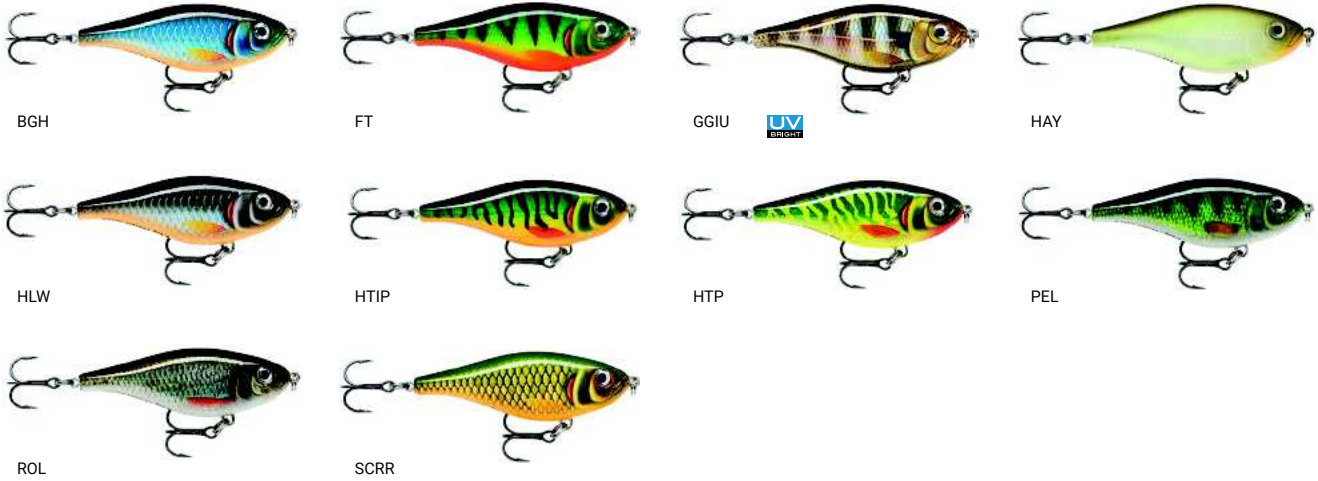

X-style Translucent Body • 3D Holographic Eyes • Slow Sinking • Subsurface walk-the-dog
• Casting • For Predators • VMC® Black Nickel Round Bend Hooks • Slow Sinking