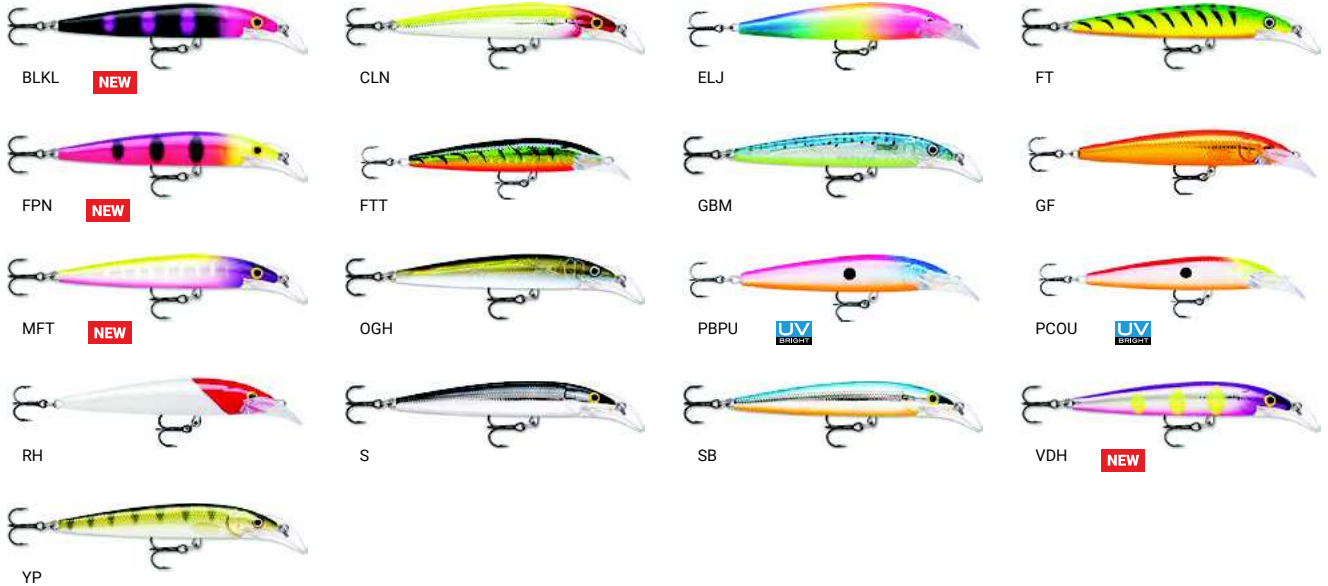

Product Number	Model	Size	Weight	Swimming Depth	Hooks	Pack	PLN	Barcode
● 151459	SCRDHJ10 BLKL	10 cm	10 g	2,7 - 3,6 m	Two No. 6	x3	68.60	022677344744
101970	SCRDHJ10 CLN	10 cm	10 g	2,7 - 3,6 m	Two No. 6	x3	68.60	022677272405
101971	SCRDHJ10 ELJ	10 cm	10 g	2,7 - 3,6 m	Two No. 6	x3	68.60	022677278391
101972	SCRDHJ10 FT	10 cm	10 g	2,7 - 3,6 m	Two No. 6	x3	68.60	022677272412
● 151460	SCRDHJ10 FPN	10 cm	10 g	2,7 - 3,6 m	Two No. 6	x3	68.60	022677349992
125513	SCRDHJ10 FTT	10 cm	10 g	2,7 - 3,6 m	Two No. 6	x3	68.60	022677321981
101973	SCRDHJ10 GBM	10 cm	10 g	2,7 - 3,6 m	Two No.6	x3	68.60	022677272436
101974	SCRDHJ10 GF	10 cm	10 g	2,7 - 3,6 m	Two No.6	x3	68.60	022677278407
● 151461	SCRDHJ10 MFT	10 cm	10 g	2,7 - 3,6 m	Two No. 6	x3	68.60	022677344775
101980	SCRDHJ10 OGH	10 cm	10 g	2,7 - 3,6 m	Two No.6	x3	68.60	022677272535
125514	SCRDHJ10 PBPU	10 cm	10 g	2,7 - 3,6 m	Two No.6	x3	68.60	022677321998
125515	SCRDHJ10 PCOU	10 cm	10 g	2,7 - 3,6 m	Two No.6	x3	68.60	022677322001
101981	SCRDHJ10 RH	10 cm	10 g	2,7 - 3,6 m	Two No.6	x3	68.60	022677278421
101982	SCRDHJ10 S	10 cm	10 g	2,7 - 3,6 m	Two No.6	x3	68.60	022677272597
101983	SCRDHJ10 SB	10 cm	10 g	2,7 - 3,6 m	Two No.6	x3	68.60	022677272603
● 151462	SCRDHJ10 VDH	10 cm	10 g	2,7 - 3,6 m	Two No. 6	x3	68.60	022677344799
139087	SCRDHJ10 YP	10 cm	10 g	2,7 - 3,6 m	Two No.6	x3	68.60	022677272610

BLKL - Black Light; CLN - Clown; ELJ - Pink Parrot; FPN - Fruit Punch; FT - Firetiger; FTT - Firetiger Transparent; GBM - Glass Blue Minnow; GF - Goldfish; MFT - Moldy Fruit; OGH - Olive Ghost; PBPU - Pearl Blue Pink UV; PCOU - Pearl Chartreuse Orange UV; RH - Red Head; S - Silver; SB - Silver Blue; VDH - Voodoo Haze; YP - Yellow Perch