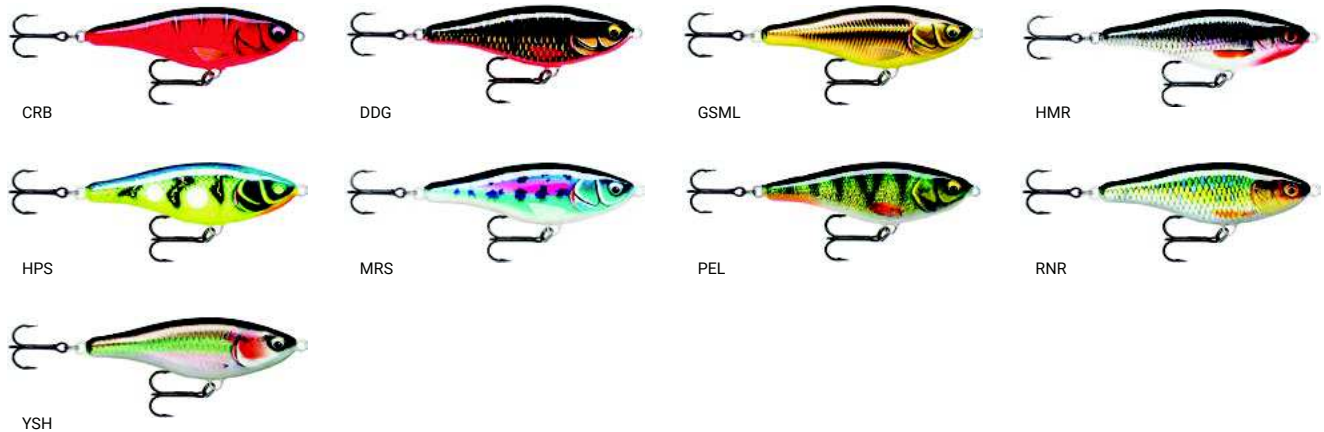

Product Number	Model	Size	Weight	Swimming Depth	Hooks	Pack	PLN	Barcode	
125479	TWR12 CRB	12 cm	53 g	0,6 - 1,5 m	Two No.2/0	x3	87.00	022677321370	
126520	TWR12 DDG	12 cm	53 g	0,6 - 1,5 m	Two No.2/0	x3	87.00	022677325712	
135500	TWR12 GSML	12 cm	53 g	0,6 - 1,5 m	Two No.2/0	x3	87.00	022677330679	
126521	TWR12 HMR	12 cm	53 g	0,6 - 1,5 m	Two No.2/0	x3	87.00	022677325729	
135501	TWR12 HPS	12 cm	53 g	0,6 - 1,5 m	Two No.2/0	x3	87.00	022677330686	
135502	TWR12 MRS	12 cm	53 g	0,6 - 1,5 m	Two No.2/0	x3	87.00	022677330693