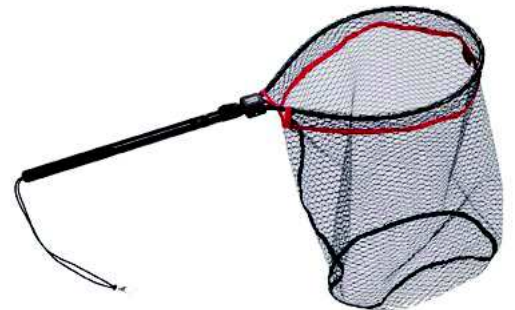

Rubber-coated tangle-free mesh • Carbon 3k hoop and handle • Folding construction • Single-hand operation • Non-slip handle • Additional loop on the handle to hang the net with a magnetic clip • 30 cm elastic lanyard with stainless steel carabiner • Length 82 cm – weight 309 g