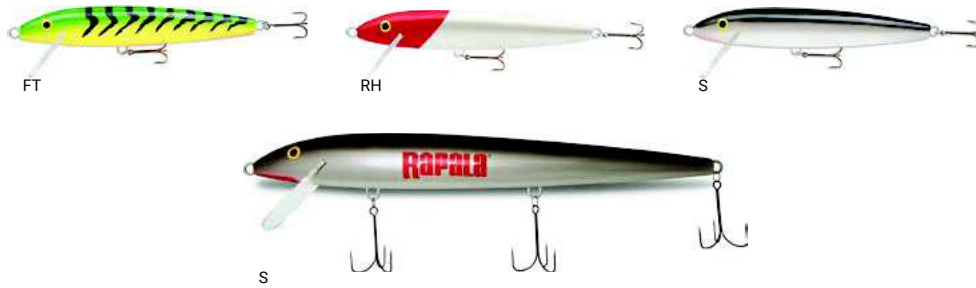

Product Number	Model	Size	Pack	PLN	Barcode
102373	RWRM	125 cm	x1	130.70	022677292571 

GIANT LURES

GIANT RAPALA

29" versions of the Original, Red Head & Firetiger plus a 6 foot version of the Original Floater.