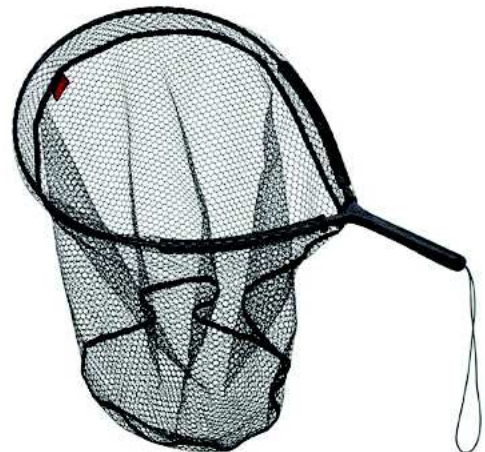

Product Number	Model	PLN	Barcode
102632	RNFSHN-M	159.20	6430048101997