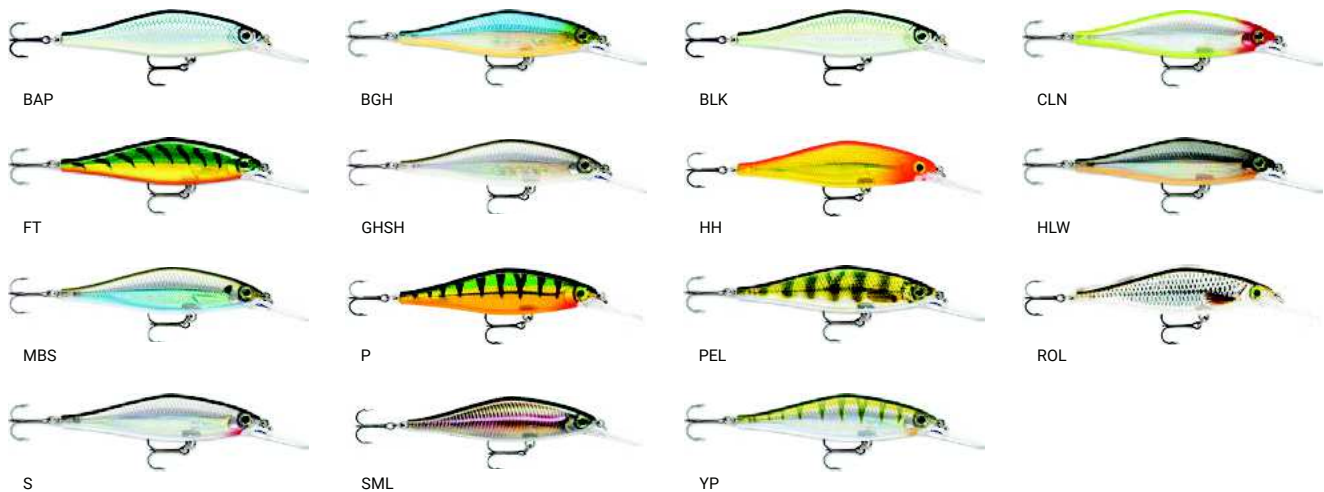

Product Number	Model	Size	Weight	Swimming Depth	Hooks	Pack	PLN	Barcode
135805	SDRSD09 BAP	9 cm	12 g	1,5 - 1,8 m	Two No.6	x3	77.80	022677330556
101555	SDRSD09 BGH	9 cm	12 g	1,5 - 1,8 m	Two No.6	x3	77.80	022677269269
135806	SDRSD09 BLK	9 cm	12 g	1,5 - 1,8 m	Two No.6	x3	77.80	022677330563
101557	SDRSD09 CLN	9 cm	12 g	1,5 - 1,8 m	Two No.6	x3	77.80	022677269306
101559	SDRSD09 FT	9 cm	12 g	1,5 - 1,8 m	Two No.6	x3	77.80	022677282336
101560	SDRSD09 GHSH	9 cm	12 g	1,5 - 1,8 m	Two No.6	x3	77.80	022677269344
101562	SDRSD09 HH	9 cm	12 g	1,5 - 1,8 m	Two No.6	x3	77.80	022677282343
101563	SDRSD09 HLW	9 cm	12 g	1,5 - 1,8 m	Two No.6	x3	77.80	022677269375
101565	SDRSD09 MBS	9 cm	12 g	1,5 - 1,8 m	Two No.6	x3	77.80	022677269399
101568	SDRSD09 P	9 cm	12 g	1,5 - 1,8 m	Two No.6	x3	77.80	022677282350
101569	SDRSD09 PEL	9 cm	12 g	1,5 - 1,8 m	Two No.6	x3	77.80	022677290287
101570	SDRSD09 ROL	9 cm	12 g	1,5 - 1,8 m	Two No.6	x3	77.80	022677290294
101572	SDRSD09 S	9 cm	12 g	1,5 - 1,8 m	Two No.6	x3	77.80	022677268989
123176	SDRSD09 SML	9 cm	12 g	1,5 - 1,8 m	Two No.6	x3	77.80	022677314921
101575	SDRSD09 YP	9 cm	12 g	1,5 - 1,8 m	Two No.6	x3	77.80	022677268996

BAP - Baby Aspius; **BGH** - Blue Ghost; **BLK** - Bleak; **CLN** - Clown; **FT** - Firetiger; **GHSH** - Ghost Shiner; **HH** - Hot Head; **HLW** - Halloween; **MBS** - Moss Back Shiner; **P** - Perch; **PEL** - Live Perch; **ROL** - Live Roach; **S** - Silver; **SML** - Live Smelt; **YP** - Yellow Perch