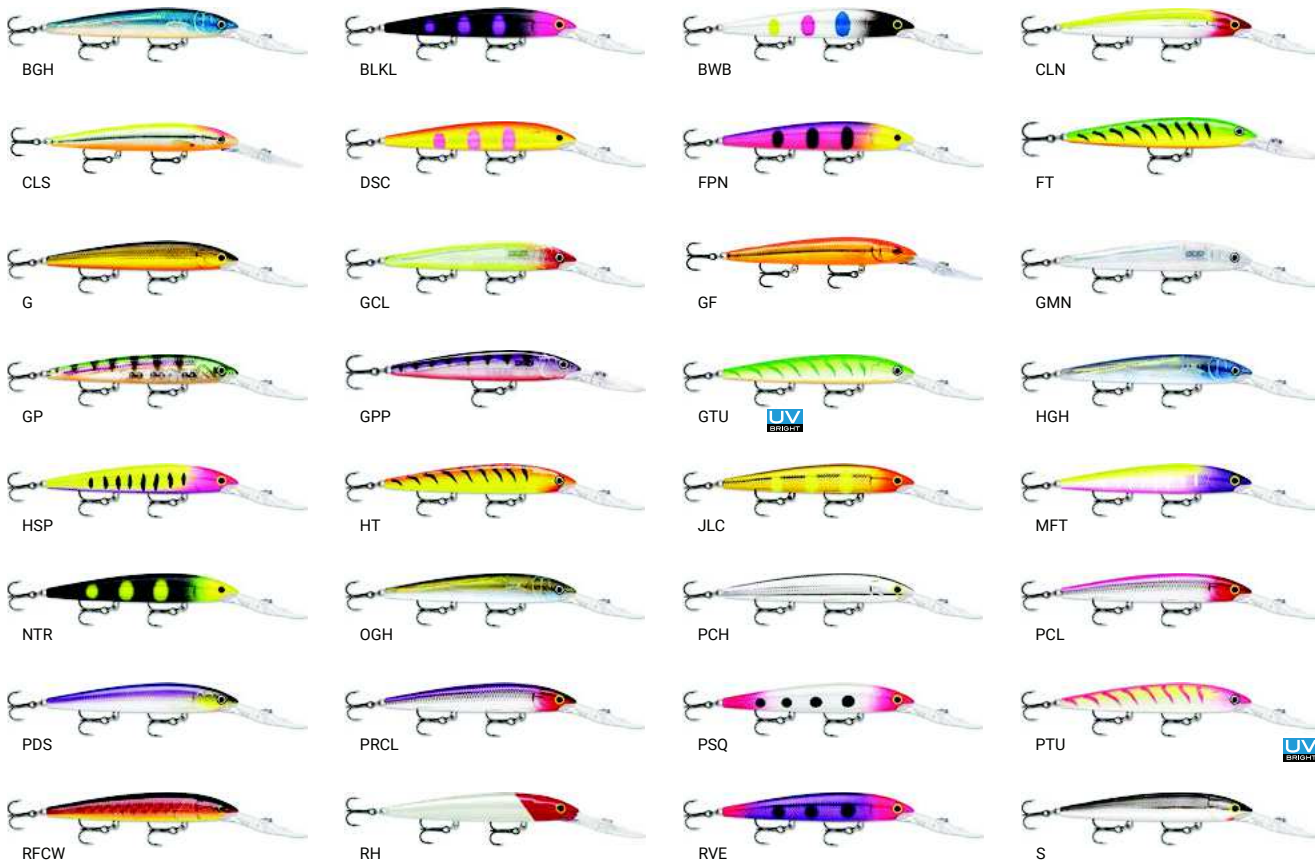

Deep Diving Lip • Suspending • Long-Casting • Loud Rattles • VMC® Black Nickel Round Bend Hooks • Runs Straight and True • Hand-Tuned & Tank-Tested