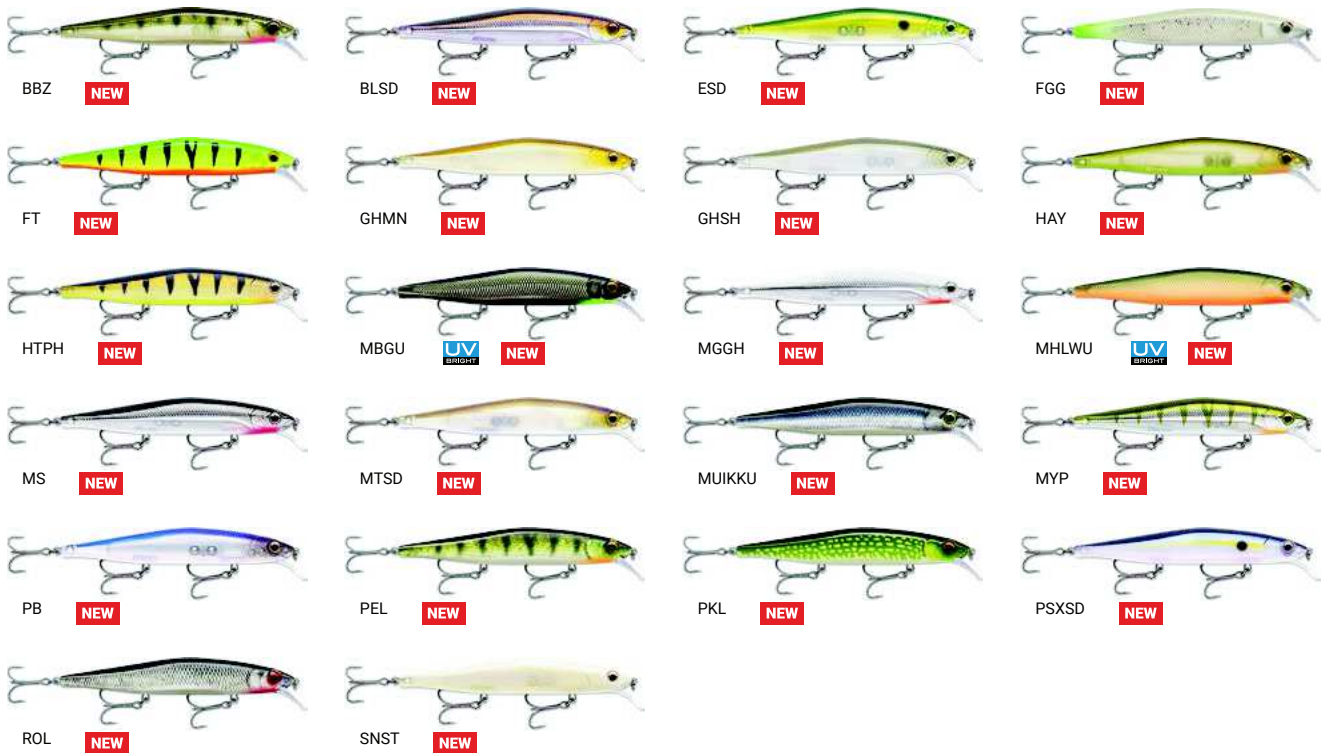

Semi-Erratic Action • Suspending Minnow • Hard Cutting Action • 3D High Quality Finish
• MaxCast System • Ultra Long Casting • VMC® 7544 CT Treble Hooks