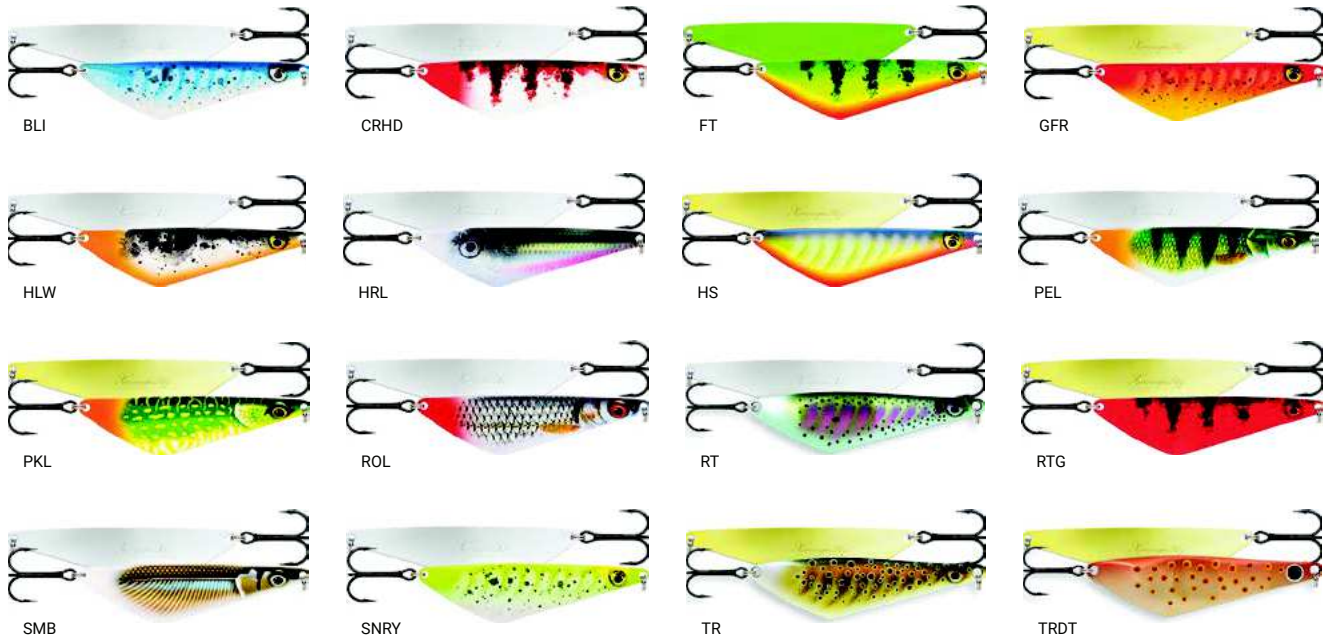

Metal Body • Lead free • Unique Shape • Sinking • Designed for Pike, Trout, Rainbow Trout & Salmon • VMC® Black Nickel Treble Hook