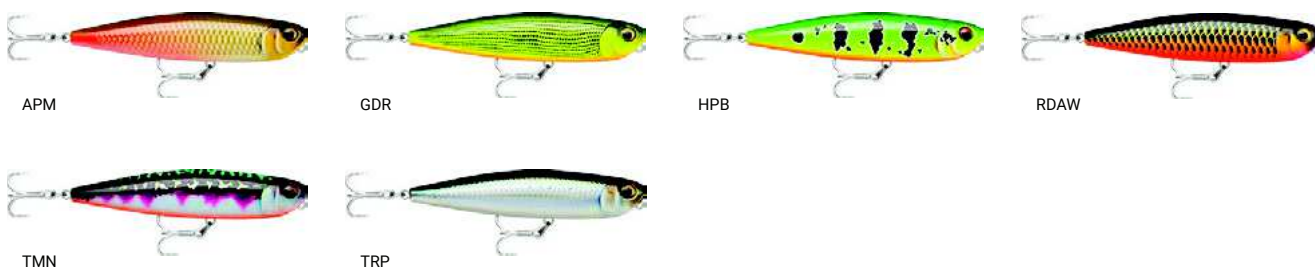

Product Number	Model	Size	Weight	Swimming Depth	Hooks	Pack	PLN	Barcode
PRECISION XTREME PENCIL EXO 107								
146662	PXRPE107 APM	10,7 cm	21 g	Topwater	Two No. 4	x3	82.60	022677340074
146665	PXRPE107 GDR	10,7 cm	21 g	Topwater	Two No. 4	x3	82.60	022677340081
146660	PXRPE107 HPB	10,7 cm	21 g	Topwater	Two No. 4	x3	82.60	022677340098
146663	PXRPE107 RDAW	10,7 cm	21 g	Topwater	Two No. 4	x3	82.60	022677340104
146661	PXRPE107 TMN	10,7 cm	21 g	Topwater	Two No. 4	x3	82.60	022677340111
146664	PXRPE107 TRP	10,7 cm	21 g	Topwater	Two No. 4	x3	82.60	022677340128
PRECISION XTREME PENCIL EXO 127								
146668	PXRPE127 APM	12,7 cm	26 g	Topwater	Two No. 2	x3	87.20	022677340135
146671	PXRPE127 GDR	12,7 cm	26 g	Topwater	Two No. 2	x3	87.20	022677340142
146666	PXRPE127 HPB	12,7 cm	26 g	Topwater	Two No. 2	x3	87.20	022677340159
146669	PXRPE127 RDAW	12,7 cm	26 g	Topwater	Two No. 2	x3	87.20	022677340166
146667	PXRPE127 TMN	12,7 cm	26 g	Topwater	Two No. 2	x3	87.20	022677340173
146670	PXRPE127 TRP	12,7 cm	26 g	Topwater	Two No. 2	x3	87.20	022677340180

APM - Arapaima; **GDR** - Golden Dorado; **HPB** - Hot Peacock Bass; **RDAW** - Red Dragon Arowana; **TMN** - Toman; **TRP** - Tarpon