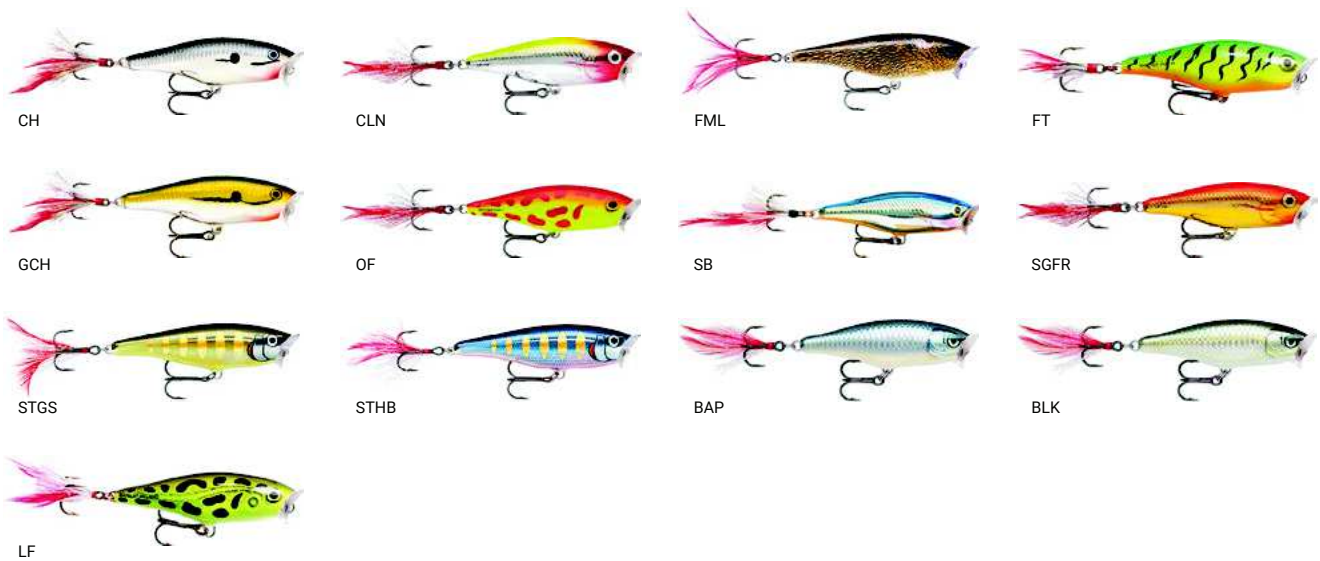

Product Number	Model	Size	Weight	Swimming Depth	Hooks	Pack	PLN	Barcode
SKITTER POP® 05								
102079	SP05 CH	5 cm	6 g	Topwater	Two No.6	x3	64.00	022677181172
102080	SP05 CLN	5 cm	6 g	Topwater	Two No.6	x3	64.00	022677200200
102083	SP05 FML	5 cm	6 g	Topwater	Two No.6	x3	64.00	022677278605
102084	SP05 FT	5 cm	6 g	Topwater	Two No.6	x3	64.00	022677020945
102085	SP05 GCH	5 cm	6 g	Topwater	Two No.6	x3	64.00	022677181189
102088	SP05 OF	5 cm	6 g	Topwater	Two No.6	x3	64.00	022677200224
102090	SP05 SB	5 cm	6 g	Topwater	Two No.6	x3	64.00	022677020921
102091	SP05 SGFR	5 cm	6 g	Topwater	Two No.6	x3	64.00	022677200231
122590	SP05 STGS	5 cm	6 g	Topwater	Two No.6	x3	64.00	022677305424
122591	SP05 STHB	5 cm	6 g	Topwater	Two No.6	x3	64.00	022677305431
SKITTER POP® 07								
135809	SP07 BAP	7 cm	7 g	Topwater	Two No.5	x3	68.60	022677329970
135810	SP07 BLK	7 cm	7 g	Topwater	Two No.5	x3	68.60	022677329987
102092	SP07 CH	7 cm	7 g	Topwater	Two No.5	x3	68.60	022677181196
102093	SP07 CLN	7 cm	7 g	Topwater	Two No.5	x3	68.60	022677200248
102096	SP07 FML	7 cm	7 g	Topwater	Two No.5	x3	68.60	022677278636
102097	SP07 FT	7 cm	7 g	Topwater	Two No.5	x3	68.60	022677021041
102098	SP07 GCH	7 cm	7 g	Topwater	Two No.5	x3	68.60	022677181202
102101	SP07 OF	7 cm	7 g	Topwater	Two No.5	x3	68.60	022677200262