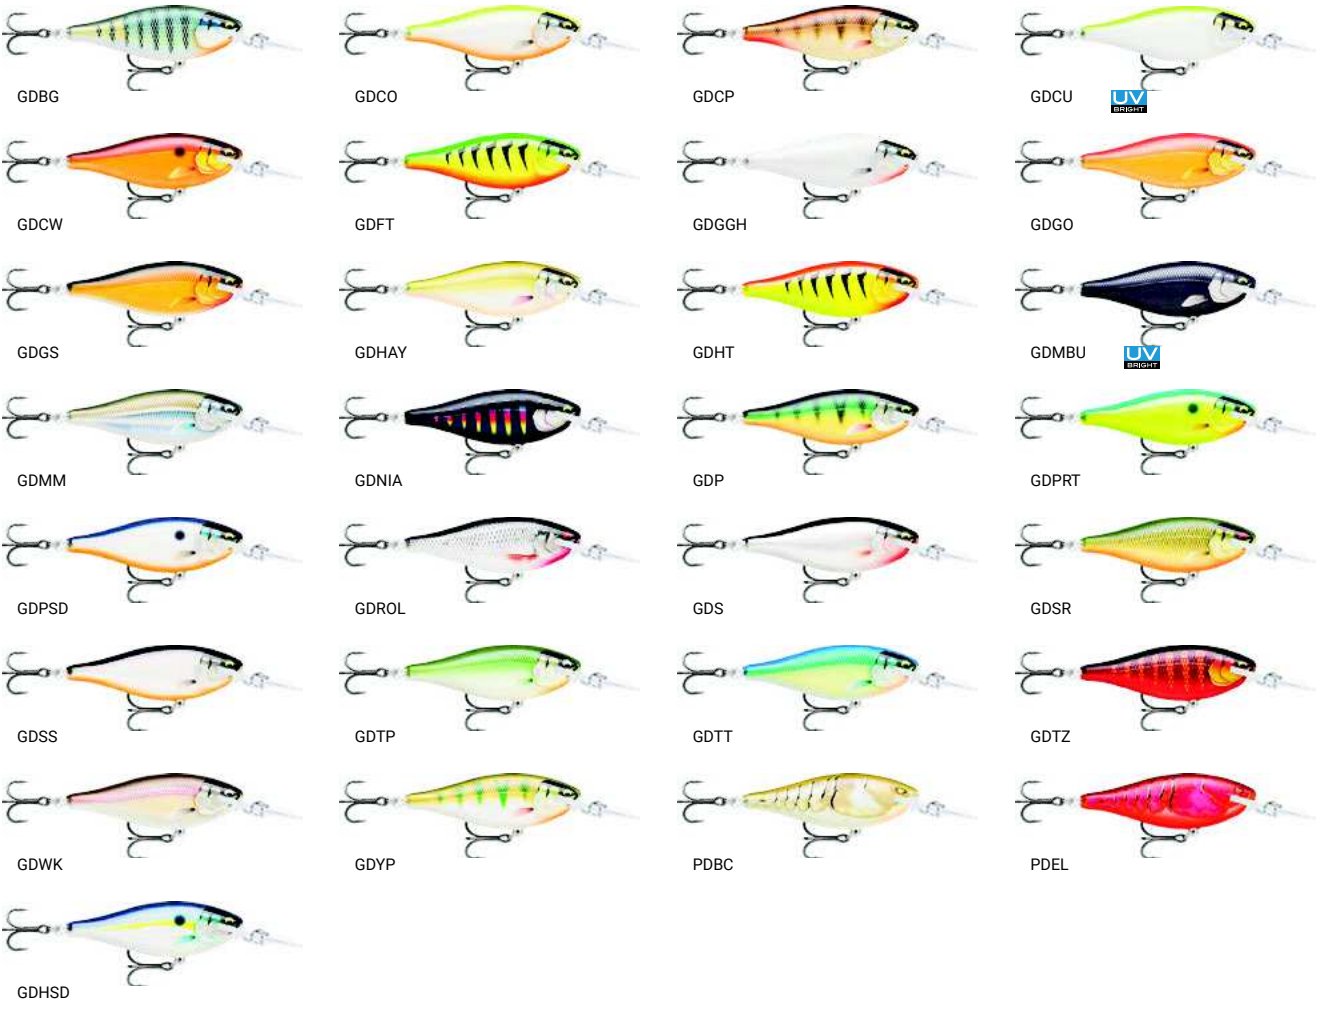

Product Number	Model	Size	Weight	Swimming Depth	Hooks	Pack	PLN	Barcode
SHAD RAP® ELITE 55								
146547	SRE55 GDBG	5,5 cm	7 g	2,4 - 2,7 m	Two No.8	x3	71.30	022677338774
146542	SRE55 GDCO	5,5 cm	7 g	2,4 - 2,7 m	Two No.8	x3	71.30	022677338781
146552	SRE55 GDCP	5,5 cm	7 g	2,4 - 2,7 m	Two No.8	x3	71.30	022677338798
146557	SRE55 GDCU	5,5 cm	7 g	2,4 - 2,7 m	Two No.8	x3	71.30	022677338804
146699	SRE55 GDCW	5,5 cm	7 g	2,4 - 2,7 m	Two No.8	x3	71.30	022677338811
146559	SRE55 GDFT	5,5 cm	7 g	2,4 - 2,7 m	Two No.8	x3	71.30	022677338828
146558	SRE55 GDGGH	5,5 cm	7 g	2,4 - 2,7 m	Two No.8	x3	71.30	022677338835
146543	SRE55 GDGO	5,5 cm	7 g	2,4 - 2,7 m	Two No.8	x3	71.30	022677338842
146544	SRE55 GDGS	5,5 cm	7 g	2,4 - 2,7 m	Two No.8	x3	71.30	022677338859
146550	SRE55 GDHAY	5,5 cm	7 g	2,4 - 2,7 m	Two No.8	x3	71.30	022677338866
146560	SRE55 GDHT	5,5 cm	7 g	2,4 - 2,7 m	Two No.8	x3	71.30	022677338897
146697	SRE55 GDMBU	5,5 cm	7 g	2,4 - 2,7 m	Two No.8	x3	71.30	022677338903