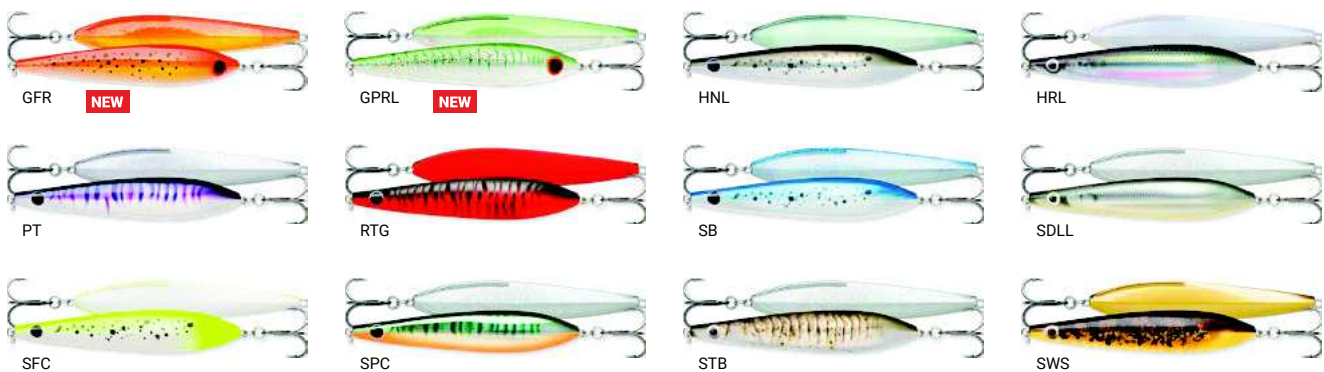

BLI - Blue Ice; **CRHD** - Caught Red-handed; **FT** - Firetiger; **GFR** - Gold Fluorescent Red; **HLW** - Halloween; **HRL** - Live Herring; **HS** - Hot Steel; **PEL** - Live Perch; **PKL** - Live Pike; **ROL** - Live Roach; **RT** - Rainbow Trout; **RTG** - Red Tiger; **SMB** - Smelt on the Beach; **SNRY** - Sunray; **TR** - Brown Trout; **TRDT** - Trout's Delicatsesse

CASTING

**NEW
COLORS**

KALLAN

Aerodynamic in design, the Rapala® Kallan casts long and accurately, even in the most demanding of conditions. Built to perform against the strongest of winds, its lead-free body casts true. On the retrieve it swims with a lively irregular action and moderate tail kick that perfectly imitates a baitfish's movement. With perfect balance, it has an irresistible flutter on the drop. Impressive highly detailed patterns accented by 3D flash elevate this lure to a whole new level.

Metal Body • Lead free • Unique Shape • Sinking • Designed for Pike, Trout, Rainbow Trout & Salmon • VMC® Black Nickel Treble Hook

Product Number	Model	Size	Weight	Swimming Depth	Hooks	Pack	PLN	Barcode
● 151396	KAL26 GFR	11 cm	26 g	Variable	No.2	x3	87.00	022677348780
● 151397	KAL26 GPRL	11 cm	26 g	Variable	No.2	x3	87.00	022677348797
135426	KAL26 HNL	11 cm	26 g	Variable	No.2	x3	87.00	022677326382
135427	KAL26 HRL	11 cm	26 g	Variable	No.2	x3	87.00	022677326399
135429	KAL26 PT	11 cm	26 g	Variable	No.2	x3	87.00	022677326412
135430	KAL26 RTG	11 cm	26 g	Variable	No.2	x3	87.00	022677326429
135431	KAL26 SB	11 cm	26 g	Variable	No.2	x3	87.00	022677326436
135432	KAL26 SDLL	11 cm	26 g	Variable	No.2	x3	87.00	022677326443
135433	KAL26 SFC	11 cm	26 g	Variable	No.2	x3	87.00	022677326450
135434	KAL26 SPC	11 cm	26 g	Variable	No.2	x3	87.00	022677326467
135435	KAL26 STB	11 cm	26 g	Variable	No.2	x3	87.00	022677326481
135436	KAL26 SWS	11 cm	26 g	Variable	No.2	x3	87.00	022677326498

GFR - Gold Fluorescent Red; **GPRL** - Green Pearl; **HNL** - Holo Nail; **HRL** - Live Herring; **PT** - Purple Tiger; **RTG** - Red Tiger; **SB** - Silver Blue; **SDLL** - Live Sandeel; **SFC** - Silver Fluorescent Chartreuse; **SPC** - Spotted Copper; **STB** - Stickleback; **SWS** - Seaweed Shaker