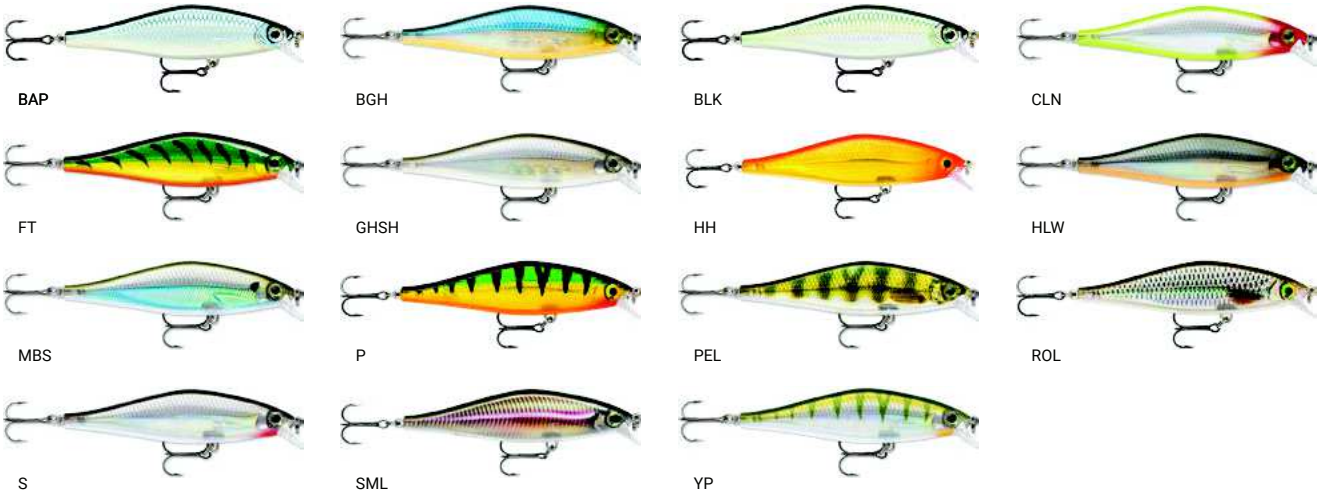

Product Number	Model	Size	Weight	Swimming Depth	Hooks	Pack	PLN	Barcode
135803	SDRS09 BAP	9 cm	12 g	0,9 - 1,2 m	Two No.6	x3	77.80	022677330525
101533	SDRS09 BGH	9 cm	12 g	0,9 - 1,2 m	Two No.6	x3	77.80	022677268965
135804	SDRS09 BLK	9 cm	12 g	0,9 - 1,2 m	Two No.6	x3	77.80	022677330532
101535	SDRS09 CLN	9 cm	12 g	0,9 - 1,2 m	Two No.6	x3	77.80	022677269061
101537	SDRS09 FT	9 cm	12 g	0,9 - 1,2 m	Two No.6	x3	77.80	022677282305
101538	SDRS09 GHSH	9 cm	12 g	0,9 - 1,2 m	Two No.6	x3	77.80	022677269108
101540	SDRS09 HH	9 cm	12 g	0,9 - 1,2 m	Two No.6	x3	77.80	022677282312
101541	SDRS09 HLW	9 cm	12 g	0,9 - 1,2 m	Two No.6	x3	77.80	022677269139
101543	SDRS09 MBS	9 cm	12 g	0,9 - 1,2 m	Two No.6	x3	77.80	022677269153
101546	SDRS09 P	9 cm	12 g	0,9 - 1,2 m	Two No.6	x3	77.80	022677282329
101547	SDRS09 PEL	9 cm	12 g	0,9 - 1,2 m	Two No.6	x3	77.80	022677290249
101548	SDRS09 ROL	9 cm	12 g	0,9 - 1,2 m	Two No.6	x3	77.80	022677290256
101550	SDRS09 S	9 cm	12 g	0,9 - 1,2 m	Two No.6	x3	77.80	022677269214
123175	SDRS09 SML	9 cm	12 g	0,9 - 1,2 m	Two No.6	x3	77.80	022677314945
101553	SDRS09 YP	9 cm	12 g	0,9 - 1,2 m	Two No.6	x3	77.80	022677269238

BAP - Baby Asp; **BGH** - Blue Ghost; **BLK** - Bleak; **CLN** - Clown; **FT** - Firetiger; **GHSH** - Ghost Shiner; **HH** - Hot Head; **HLW** - Halloween; **MBS** - Moss Back Shiner; **P** - Perch; **PEL** - Live Perch; **ROL** - Live Roach; **S** - Silver; **SML** - Live Smelt; **YP** - Yellow Perch