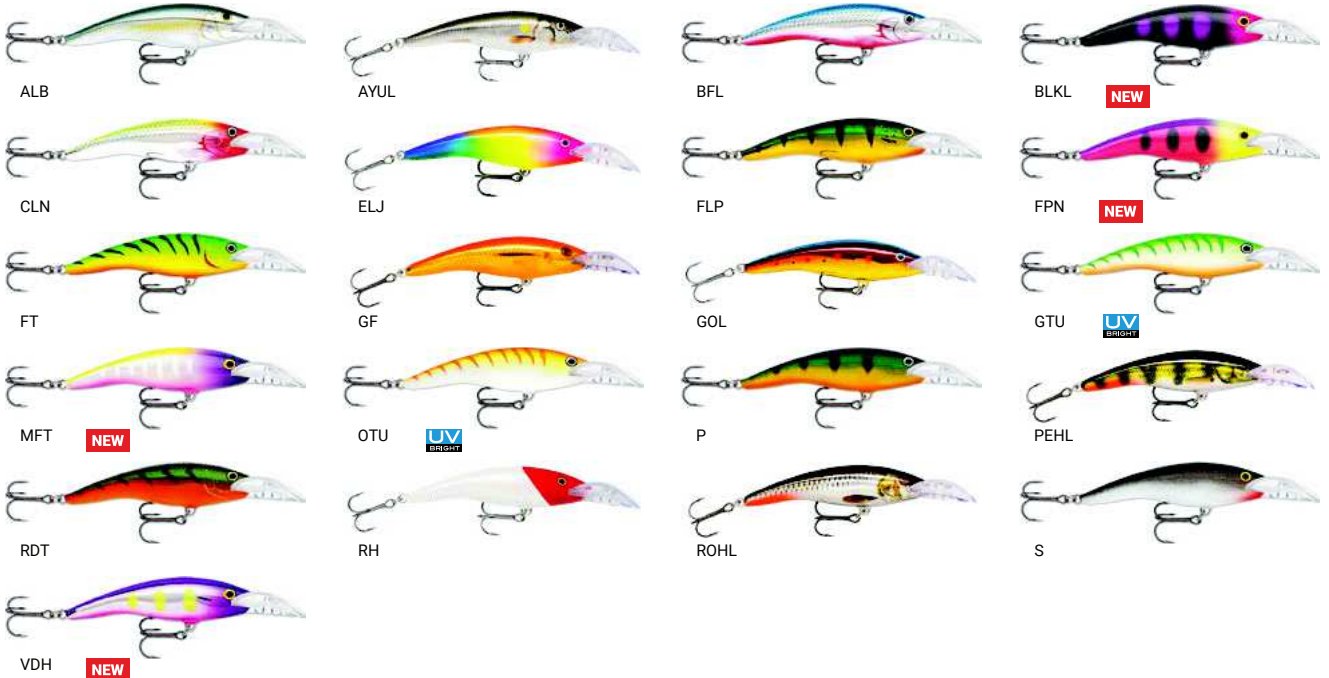

Product Number	Model	Size	Weight	Swimming Depth	Hooks	Pack	PLN	Barcode
101946	SCRTD09 ALB	9 cm	13 g	3,3 - 5,7 m	Two No.4	x3	82.40	022677254524
101947	SCRTD09 AYUL	9 cm	13 g	3,3 - 5,7 m	Two No.4	x3	82.40	022677261379
101948	SCRTD09 BFL	9 cm	13 g	3,3 - 5,7 m	Two No.4	x3	82.40	022677254531
● 151466	SCRTD09 BLKL	9 cm	13 g	3,3 - 5,7 m	Two No. 4	x3	82.40	022677344867
101950	SCRTD09 CLN	9 cm	13 g	3,3 - 5,7 m	Two No.4	x3	82.40	022677254548
101951	SCRTD09 ELJ	9 cm	13 g	3,3 - 5,7 m	Two No.4	x3	82.40	022677278490
101952	SCRTD09 FLP	9 cm	13 g	3,3 - 5,7 m	Two No.4	x3	82.40	022677254555
● 151467	SCRTD09 FPN	9 cm	13 g	3,3 - 5,7 m	Two No. 4	x3	82.40	022677350011
101953	SCRTD09 FT	9 cm	13 g	3,3 - 5,7 m	Two No.4	x3	82.40	022677254562
101955	SCRTD09 GF	9 cm	13 g	3,3 - 5,7 m	Two No.4	x3	82.40	022677290126
101956	SCRTD09 GOL	9 cm	13 g	3,3 - 5,7 m	Two No.4	x3	82.40	022677278506
101957	SCRTD09 GTU	9 cm	13 g	3,3 - 5,7 m	Two No.4	x3	82.40	022677254593
● 151468	SCRTD09 MFT	9 cm	13 g	3,3 - 5,7 m	Two No. 4	x3	82.40	022677344898
101958	SCRTD09 OTU	9 cm	13 g	3,3 - 5,7 m	Two No.4	x3	82.40	022677254609
101959	SCRTD09 P	9 cm	13 g	3,3 - 5,7 m	Two No.4	x3	82.40	022677254616
101960	SCRTD09 PEHL	9 cm	13 g	3,3 - 5,7 m	Two No.4	x3	82.40	022677290133
101962	SCRTD09 RDT	9 cm	13 g	3,3 - 5,7 m	Two No.4	x3	82.40	022677254647
101963	SCRTD09 RH	9 cm	13 g	3,3 - 5,7 m	Two No.4	x3	82.40	022677261393
101964	SCRTD09 ROHL	9 cm	13 g	3,3 - 5,7 m	Two No.4	x3	82.40	022677290140
101967	SCRTD09 S	9 cm	13 g	3,3 - 5,7 m	Two No.4	x3	82.40	022677254661
● 151469	SCRTD09 VDH	9 cm	13 g	3,3 - 5,7 m	Two No. 4	x3	82.40	022677344911

ALB - Bleak; AYUL - Live Ayu; BFL - Blue Flash; BLKL - Black Light; CLN - Clown; ELJ - Pink Parrot; FLP - Flash Perch; FPN - Fruit Punch; FT - Firetiger; GF - Goldfish; GOL - Gold Of Lapland; GTU - Green Tiger UV; MFT - Moldy Fruit; OTU - Orange Tiger UV; P - Perch; PEHL - Live Hologram Perch; RDT - Red Tiger; RH - Red Head; ROHL - Live Hologram Roach; S - Silver; VDH - Voodoo Haze

RAPALA
SCATTER
RAP SERIES

RED = New 2024