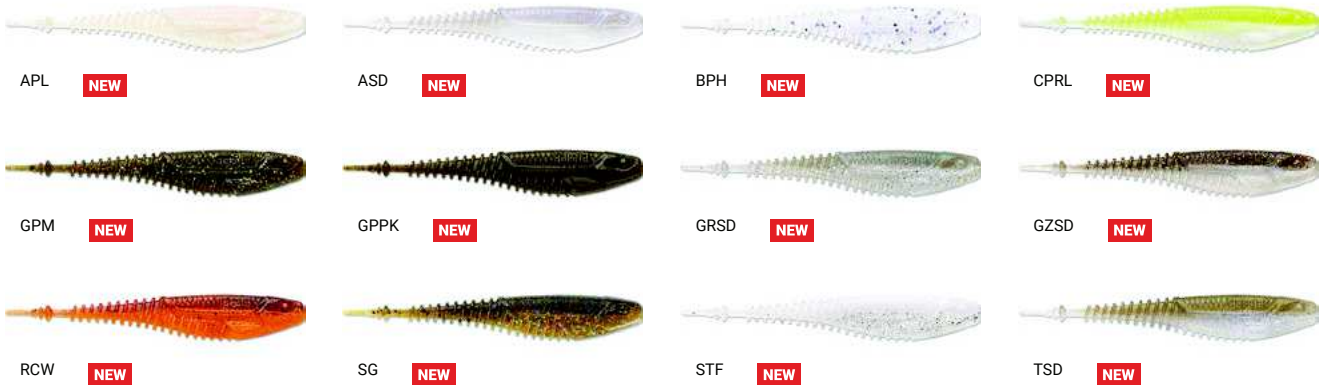

Product Number	Model	Size	Weight	Quantity	Pack	PLN	Barcode
152292	CCFLDNE4 APL	10,5cm	8,5 g	x3	x4	27.40	022677355665
152293	CCFLDNE4 ASD	10,5cm	8,5 g	x3	x4	27.40	022677355672
152294	CCFLDNE4 BPH	10,5cm	8,5 g	x3	x4	27.40	022677355689
152295	CCFLDNE4 CPRL	10,5cm	8,5 g	x3	x4	27.40	022677355696
152296	CCFLDNE4 GPM	10,5cm	8,5 g	x3	x4	27.40	022677355702
152297	CCFLDNE4 GPPK	10,5cm	8,5 g	x3	x4	27.40	022677355719
152298	CCFLDNE4 GRSD	10,5cm	8,5 g	x3	x4	27.40	022677355726
152299	CCFLDNE4 GZSD	10,5cm	8,5 g	x3	x4	27.40	022677355733
152300	CCFLDNE4 RCW	10,5cm	8,5 g	x3	x4	27.40	022677355740
152301	CCFLDNE4 SG	10,5cm	8,5 g	x3	x4	27.40	022677355757
152302	CCFLDNE4 STF	10,5cm	8,5 g	x3	x4	27.40	022677355764
152303	CCFLDNE4 TSD	10,5cm	8,5 g	x3	x4	27.40	022677355771

APL - Albino Pearl; ASD - Albino Shad; BPH - Blue Pearl Holographic; CPRL - Chartreuse Pearl; GPM - Green Pumpkin Magic; GPPK - Green Pumpkin; GRSD - Green Shad; GZSD - Gizzard Shad; RCW - Red Craw; SG - Sungill; STF - Sight Flash; TSD - Tennessee Shad