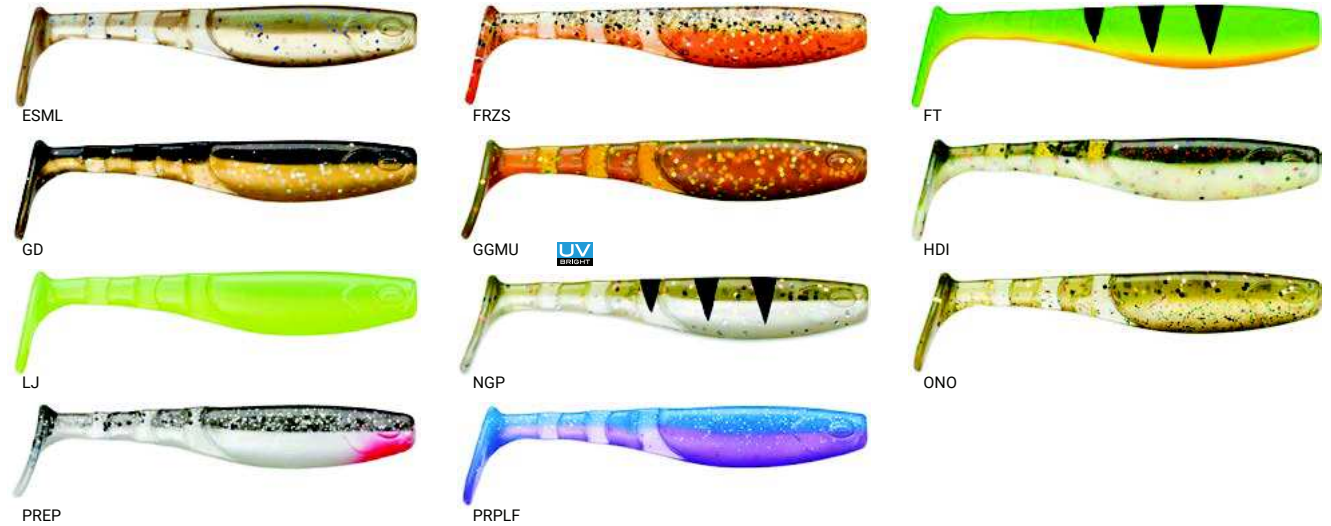

CASTING

JOINTED MINNOW

Who said less is more? The Jointed Minnow boasts a multi-segmented body with an added body roll that results in a realistic, yet lively and hard-kicking action. To guarantee easy presentation, this bait has a near neutral buoyance and balance. Keeping up with the down-sizing trend, the Jointed Minnow's two sizes (2,5" and 3,5") effortlessly cover the needs of perch and European zander anglers.

FEATURES

- Multi-Segmented Body
- Kicking Action With Added Body Roll
- Designed for European perch and zander
- Smelt Scent for Added Attraction

Product Number	Model	Size	Weight	Hooks	Quantity	Pack	PLN	Barcode	
JOINTED MINNOW 03									
135930	JMN03ESML	7 cm	2 g	Reco. Hook Size: 1/0	5 BODIES PER PACK	x4	27.40	039984758737	
135931	JMN03FRZS	7 cm	2 g	Reco. Hook Size: 1/0	5 BODIES PER PACK	x4	27.40	039984758744	
135932	JMN03FT	7 cm	2 g	Reco. Hook Size: 1/0	5 BODIES PER PACK	x4	27.40	039984758751	
135933	JMN03GD	7 cm	2 g	Reco. Hook Size: 1/0	5 BODIES PER PACK	x4	27.40	039984758768	
135934	JMN03GGMU	7 cm	2 g	Reco. Hook Size: 1/0	5 BODIES PER PACK	x4	27.40	039984758775	
135935	JMN03HDI	7 cm	2 g	Reco. Hook Size: 1/0	5 BODIES PER PACK	x4	27.40	039984758782	
135936	JMN03LJ	7 cm	2 g	Reco. Hook Size: 1/0	5 BODIES PER PACK	x4	27.40	039984758799	
135937	JMN03NGP	7 cm	2 g	Reco. Hook Size: 1/0	5 BODIES PER PACK	x4	27.40	039984758805	
135938	JMN03ONO	7 cm	2 g	Reco. Hook Size: 1/0	5 BODIES PER PACK	x4	27.40	039984758812	
135939	JMN03PREP	7 cm	2 g	Reco. Hook Size: 1/0	5 BODIES PER PACK	x4	27.40	039984758829	
135940	JMN03PRPLF	7 cm	2 g	Reco. Hook Size: 1/0	5 BODIES PER PACK	x4	27.40	039984758836	
JOINTED MINNOW 04									
135941	JMN04ESML	9 cm	7 g	Reco. Hook Size: 3/0	4 BODIES PER PACK	x4	27.40	039984758843	
135942	JMN04FRZS	9 cm	7 g	Reco. Hook Size: 3/0	4 BODIES PER PACK	x4	27.40	039984758850	
135943	JMN04FT	9 cm	7 g	Reco. Hook Size: 3/0	4 BODIES PER PACK	x4	27.40	039984758867	
135944	JMN04GD	9 cm	7 g	Reco. Hook Size: 3/0	4 BODIES PER PACK	x4	27.40	039984758874	
135945	JMN04GGMU	9 cm	7 g	Reco. Hook Size: 3/0	4 BODIES PER PACK	x4	27.40	039984758881	
135946	JMN04HDI	9 cm	7 g	Reco. Hook Size: 3/0	4 BODIES PER PACK	x4	27.40	039984758898	
135947	JMN04LJ	9 cm	7 g	Reco. Hook Size: 3/0	4 BODIES PER PACK	x4	27.40	039984758904	
135948	JMN04NGP	9 cm	7 g	Reco. Hook Size: 3/0	4 BODIES PER PACK	x4	27.40	039984758911	
135949	JMN04ONO	9 cm	7 g	Reco. Hook Size: 3/0	4 BODIES PER PACK	x4	27.40	039984758928	
135950	JMN04PREP	9 cm	7 g	Reco. Hook Size: 3/0	4 BODIES PER PACK	x4	27.40	039984758935	
135951	JMN04PRPLF	9 cm	7 g	Reco. Hook Size: 3/0	4 BODIES PER PACK	x4	27.40	039984758942	

ESML - Electric Smelt; **FRZS** - Frozen Strawberry; **FT** - Fire tiger; **GD** - Gold Digger; **GGMU** - Gold Glitter Motoroil UV; **HDI** - Houdini; **LJ** - Lime Juice; **NGP** - Natural Green perch; **ONO** - Olio Nuovo; **PREP** - Predator Prey; **PRPLF** - Purple Flow