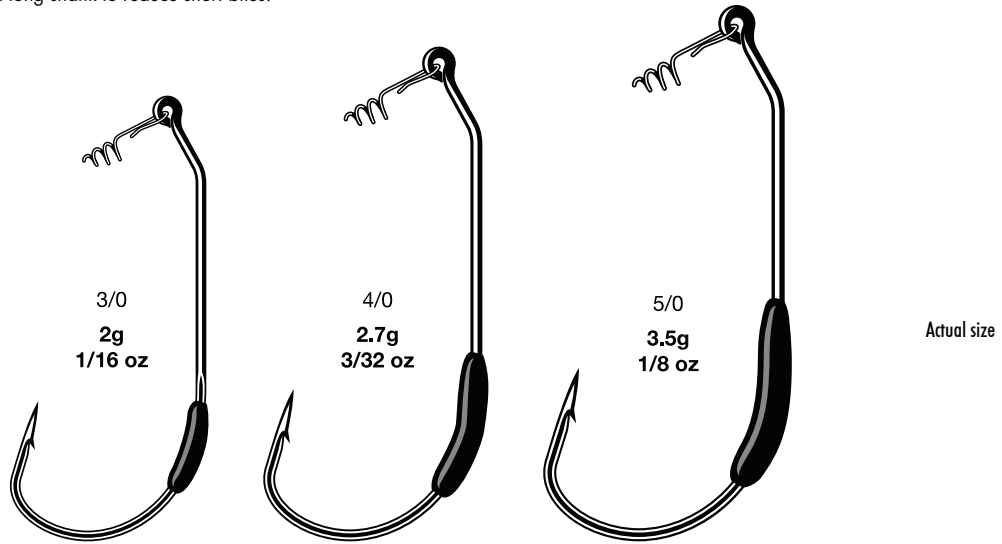

| Worm hook with 3X reinforced wire | To entice predators from heavily-covered areas | Extremely sharp and resistant point | Available in Tin plating for weedless soft plastic rigs for saltwater fishing

SHARPNESS ██████████
CORROSION ██████████
BLACK NICKEL BN ██████████
STRENGTH ██████████

LURE SINGLE

| A new wide gap hook designed for Finesse-style Texas Rigs, with a weighted shank for fluttering action. | With a tapered locking spring to securely hold the bait in place after cast and a long shank to reduce short bites.