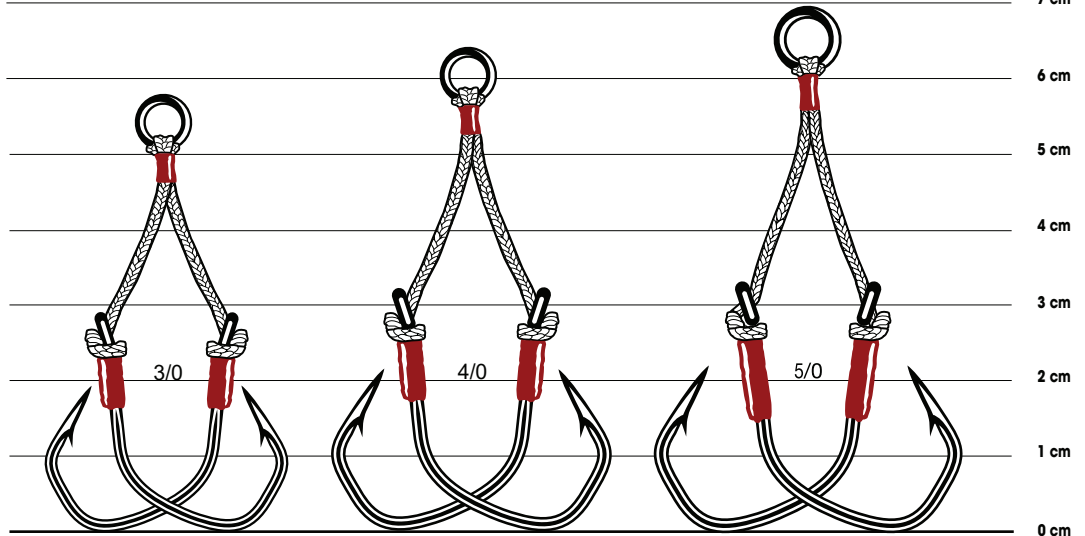

7269AH SLOW JIGGING ASSIST

| Technical Locking Curve (TLC) shape to lock fish in place and for a better hooking rate | Featuring assist line with fluorocarbon core to minimize tangling | Dedicated to slow jigging style for big fish | Perfect combination with jigs from 60g to 300g | Ti coating for super resistance to corrosion