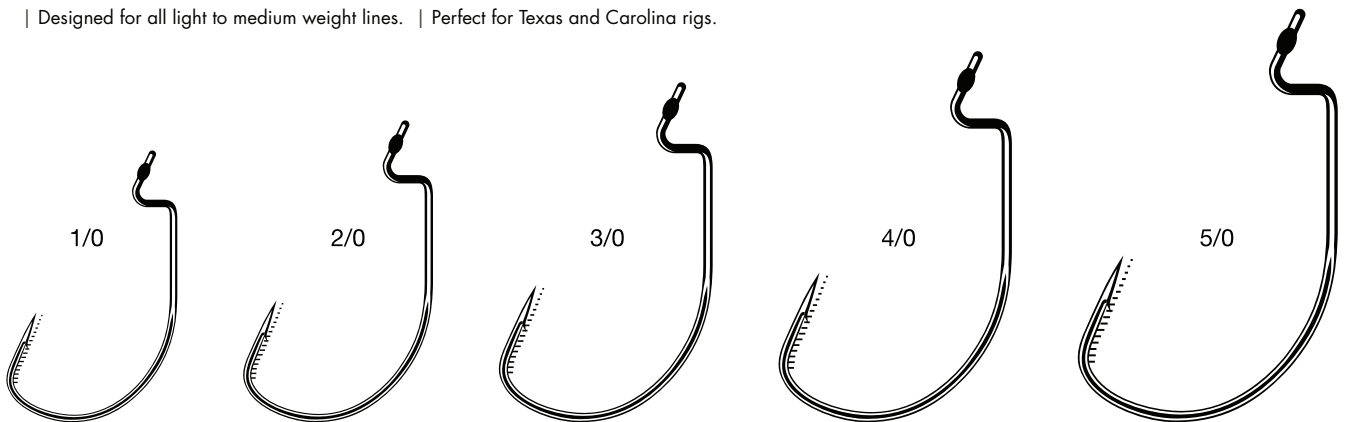

7342WG WIDE GAP

Needle Sharp™

Hi-Carbon Steel

3° Offset Point

Resin Closed Eye™

1X Strong

| Designed for all light to medium weight lines. | Perfect for Texas and Carolina rigs.

Actual size