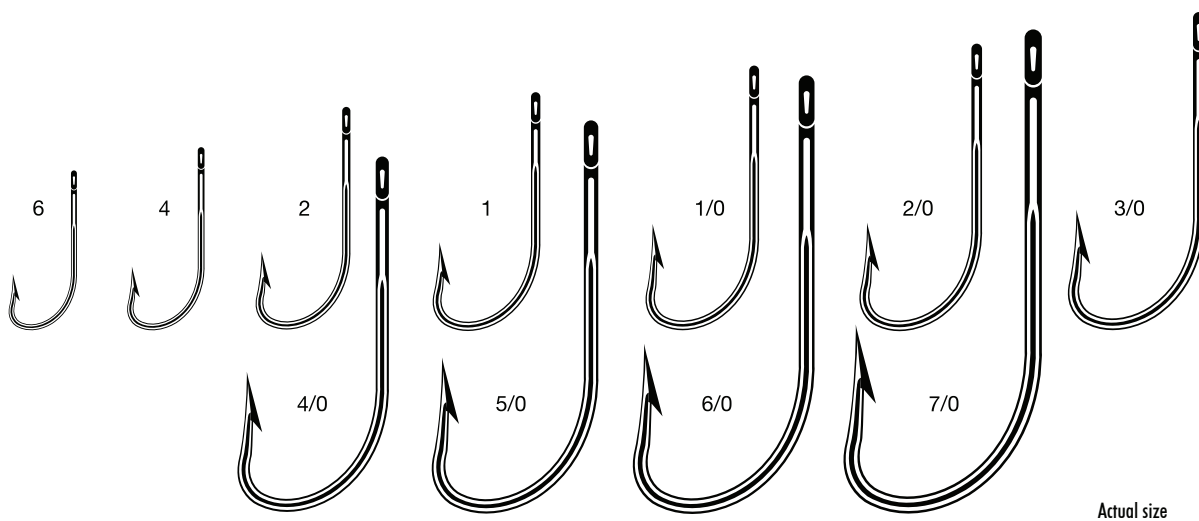

Actual size

Reference	Barcode	Coating	Size	Pcs.	RRP	MOQ	Pkg.
NA		SS Stainless Steel	6		TBC		
NA			4		TBC		
NA			2		TBC		
NA			1		TBC		
NA			1/0	25	TBC	5	Blister
NA			2/0		TBC		
NA			3/0		TBC		
NA			4/0		TBC		
NA			5/0		TBC		
NA			6/0	10	TBC	10	
NA			7/0		TBC