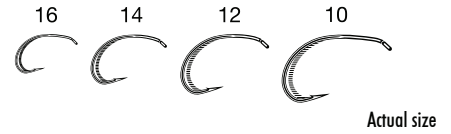

7074 SPECIAL NYMPH

Needle Cone™

Vanadium® Steel

Forged

Micro-Barb

Reversed (Offset)

Turned-Down Eye

Curved Shank

Light

SHARPNESS

STRENGTH

CORROSION

BRONZE

GOLD

| A light hook with a round-bend shape | Perfect for nymphs, especially gammarus | Ideal for river and lake salmon species

Reference	Barcode	Coating	Size	Pcs.	RRP	MOQ	Pkg.
NA		BZ Bronze	16	100	TBC	1	Blister
NA			14		TBC		
NA			12		TBC		
NA		GO Gold	16	TBC	1		
NA			14	TBC			
NA			12	TBC			
NA			10	TBC