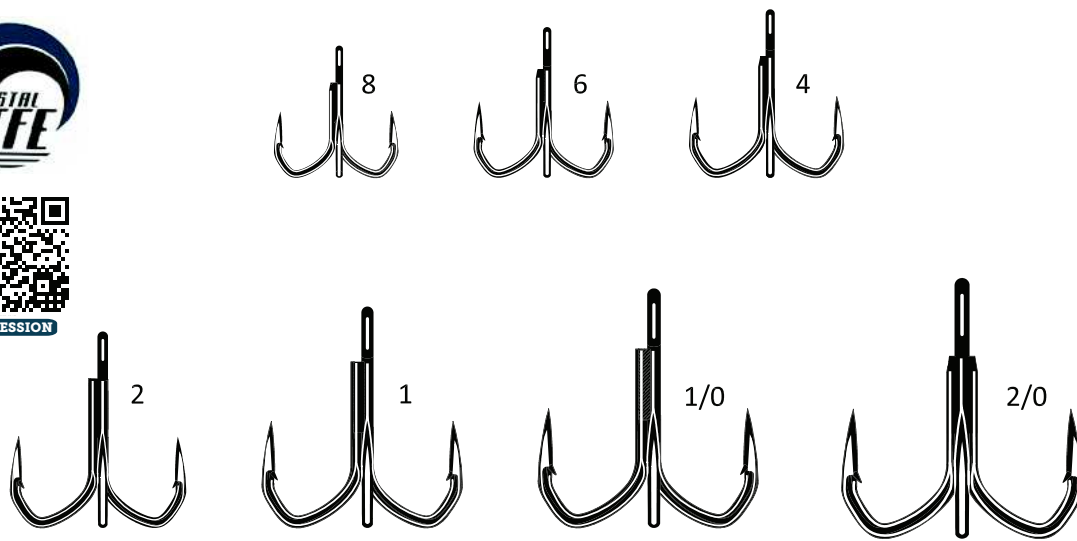

| Vanadium® Wire, Technical Locking Curve shape and Coastal PTFE coating: only the best for the Kaptain® 3X! | What a beautiful hook to equip your favorite hard baits. | Tested and approved on the most formidable fish such as aimara and snakehead. | This Technical Locking Curve shape will keep your fish secured in the shank of the hook. | The Coastal PTFE coating, a VMC® exclusive technology, increases the penetration speed by 50%. | Take the hook in your hand to feel the difference!

Actual size