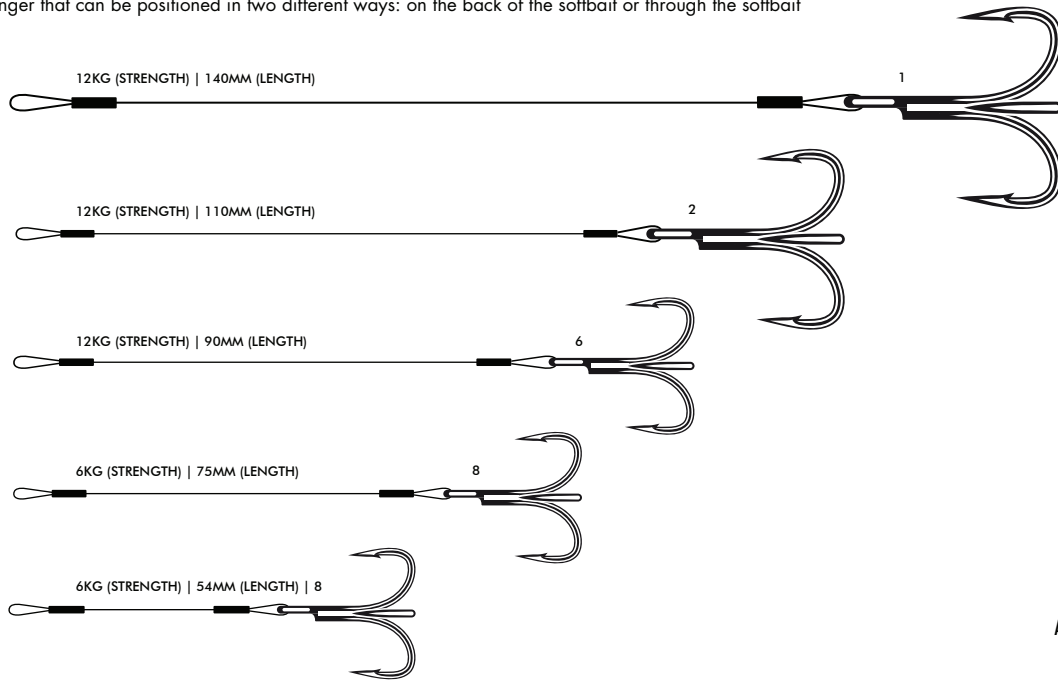

| Typical pike stinger that can be positioned in two different ways: on the back of the softbait or through the softbait

Actual size

Reference	Barcode	Coating	Size	Length	Pcs.	RRP	MOQ	Pkg.
119837		BN Black Nickel	8	54mm	2	20.30PLN	10	Bag
119838				75mm		20.30PLN		
119839			6	90mm		20.30PLN		
119840			2	110mm		20.30PLN		
119841			1	140mm		20.30PLN