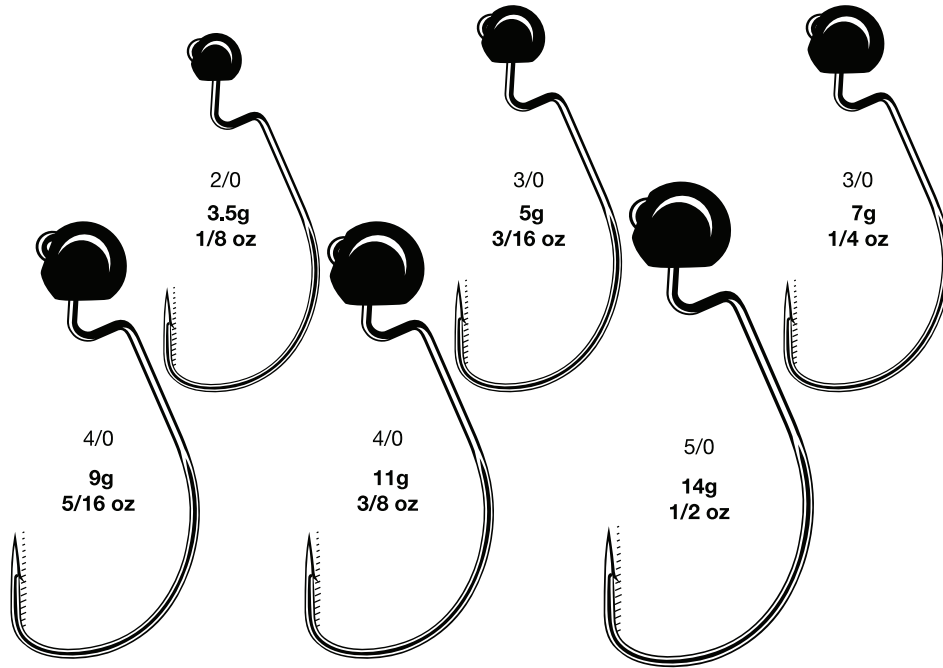

7340RJ RUGBY JIG

| Universal rugby head design, perfect for fishing in heavy cover and along woodland edges. | With a recessed eye to protect against snags, weeds and abrasion from underwater obstacles.