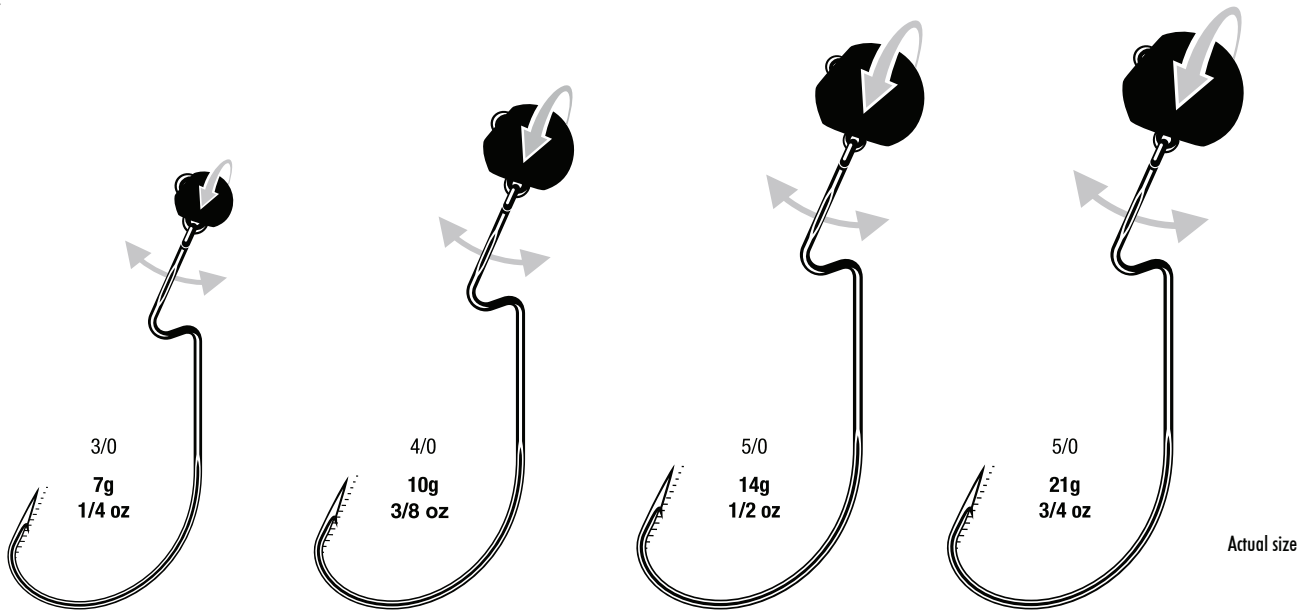

Green Pumpkin

Chartreuse

7320SJ SWINGING RUGBY JIG

| Articulated Jig Head design allows presentation to flow and move more naturally | Extra Long Z-Bend hook leg ensures plastics will not hinder action when rigged.