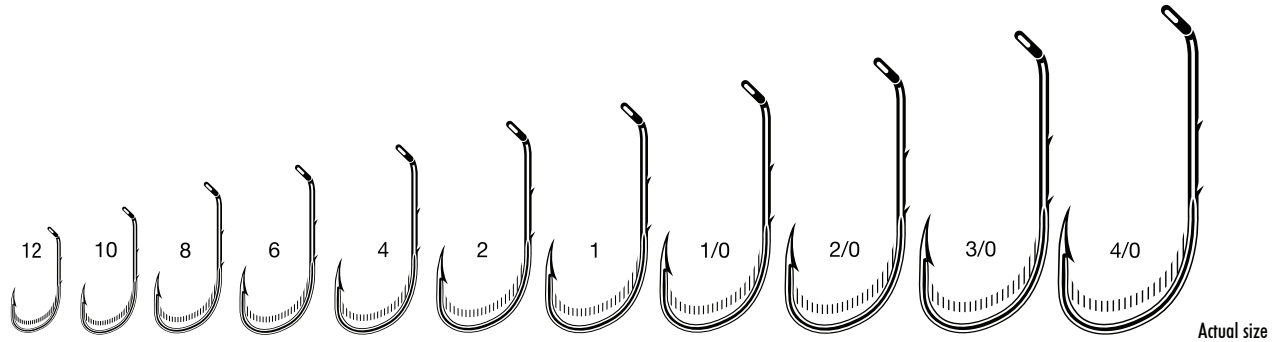

9292 FAULTLESS BAITHOLDER

| Turned-down eye for improved bait presentation | Two barbs on the shank hold the bait perfectly in place

Reference	Barcode	Coating	Size	Pcs.	RRP	MOQ	Pkg.
104614	[Barcode]	BZ Bronze	12	25	45.60PLN	10	Blister
104613	[Barcode]		10		45.60PLN		
104612	[Barcode]		8		45.60PLN		
104611	[Barcode]		6		45.60PLN		
104610	[Barcode]		4		45.60PLN		
104609	[Barcode]		2		45.60PLN		
104608	[Barcode]		1		45.60PLN		
104615	[Barcode]		1/0		50.20PLN		
104616	[Barcode]		2/0		50.20PLN		
104617	[Barcode]		3/0		50.20PLN		
104618	[Barcode]		4/0		50.20PLN		