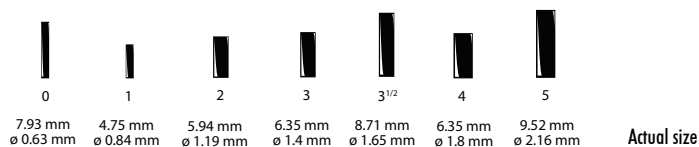

3985 SINGLE BLACK SLEEVES

Reference	Barcode	Coating	Size	Pcs.	RRP	MOQ	Pkg.	
148788		BK Black	0	25	10.40PLN	10	Bag	
148789			1		10.40PLN			
112015			2		10.40PLN			
112016			3		10.40PLN			
148790			3.5		10.40PLN			
148791			4		10.40PLN			
112017			5		20			10.40PLN