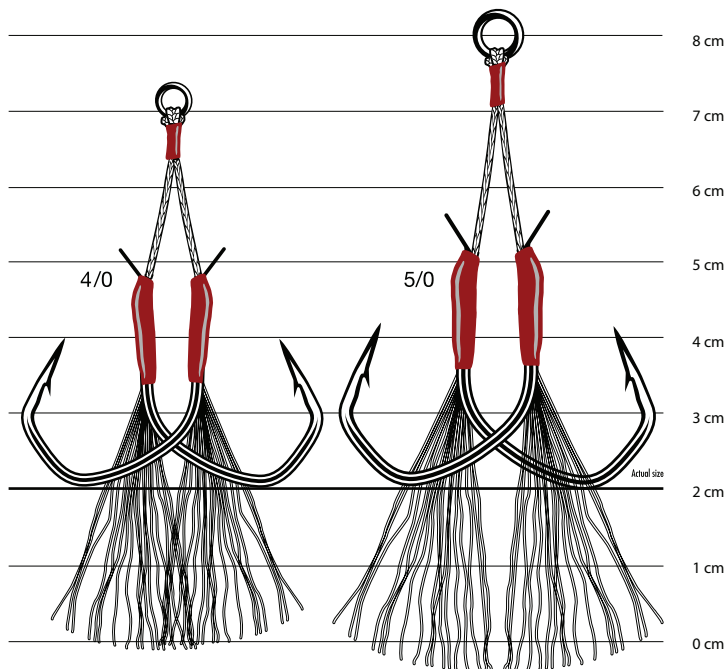

Reference	Barcode	Coating	Size	Braid Strength	Fluoro Core	Pcs.	RRP	MOQ	Pkg.
NA		Ti Tin	1	130lb	8lb	4	TBC	10	Bag
NA	1/0		TBC						
NA	2/0		TBC						
NA	3/0		53.90PLN						
NA	4/0		53.90PLN						
NA			5/0	200lb	10lb	2	53.90PLN