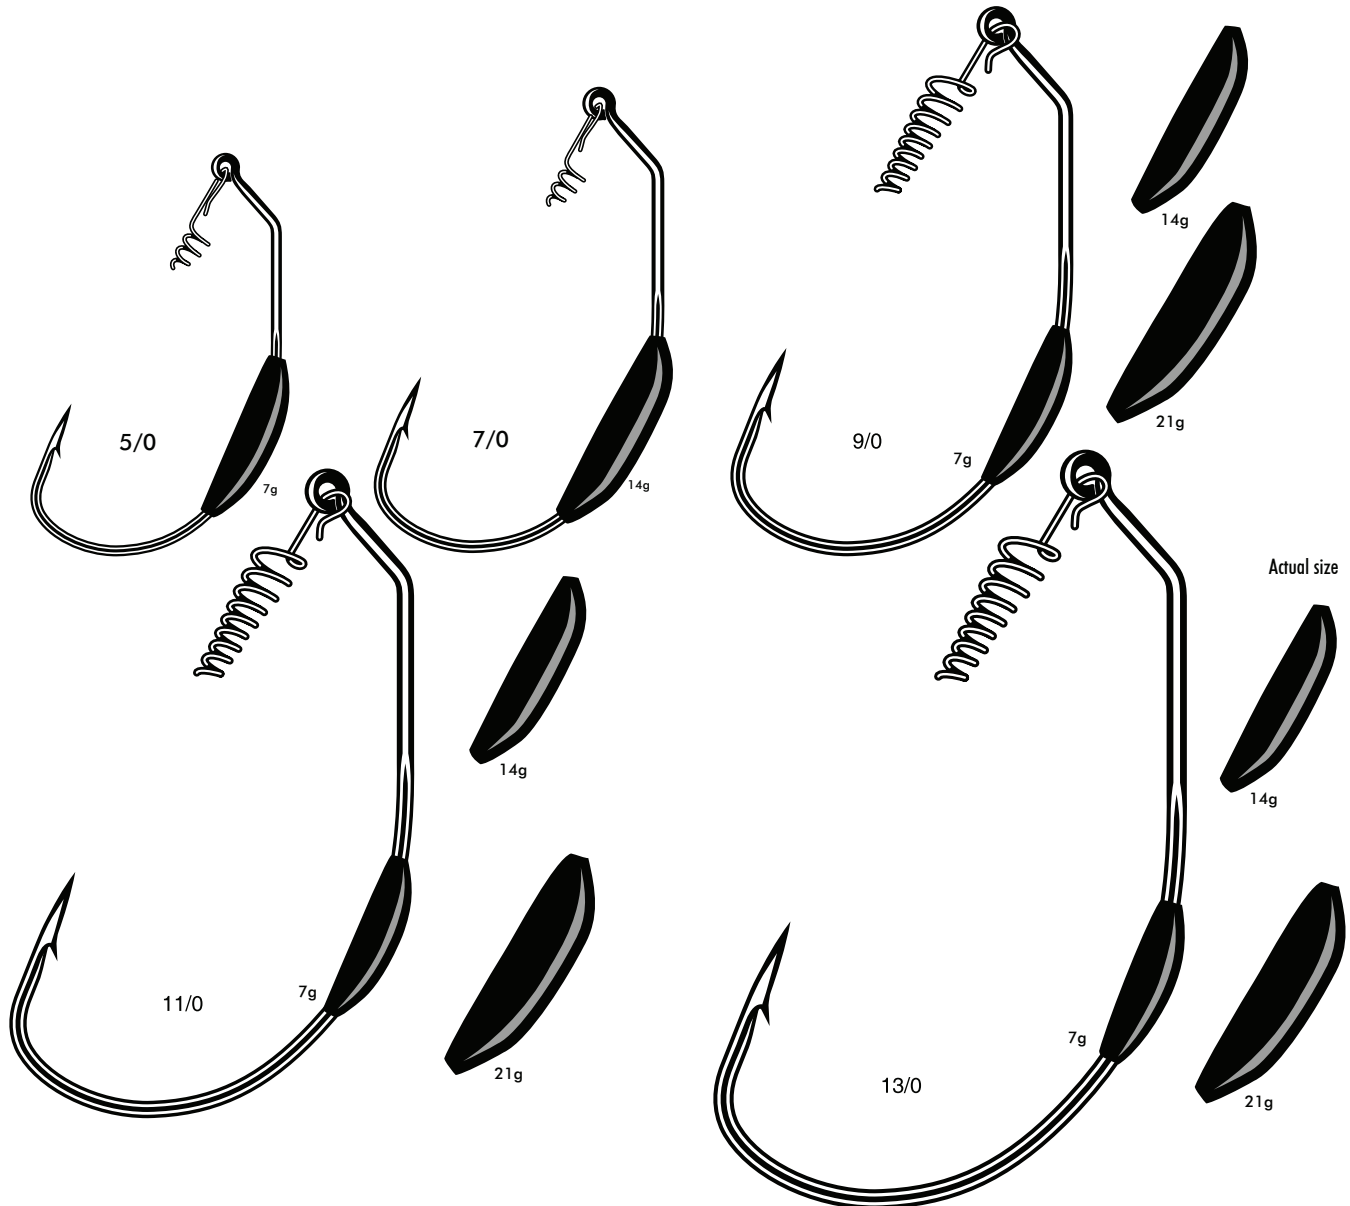

7346SL HEAVY DUTY FIXED WEIGHT SWIMBAIT

| Hook dedicated to big fish in heavy cover situation | 2 sizes addition to the famous series dedicated to the best seller softbaits : 9 – 12cm | Strength and sharpness of the 7346 hook | Optimal Hook size/weight