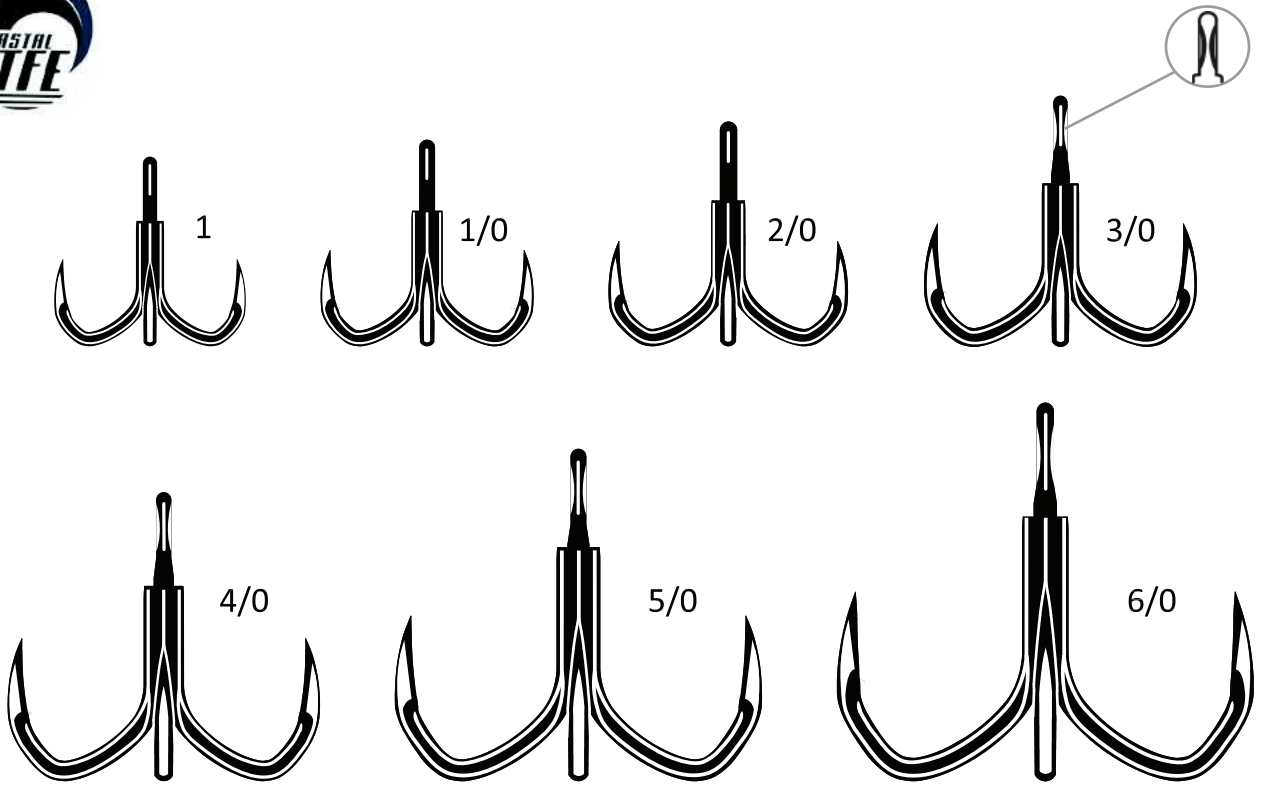

7570 KAPTAIN® 6X

| Vanadium® Wire, Technical Locking Curve shape, Coastal PTFE coating and Easy Eye technology: only the best for the Kaptain® 6X! | Tested and approved in Madagascar and Australia on the most powerful fish on the planet: GT, dogtooth tuna, groupers. | The Technical Locking Curve shape will keep your fish secured in the shank of the hook. | Take the hook in your hand to feel the difference! | Easy Eye from 3/0 to 6/0: forged and polished eye to easily change the hook on the split rings. | The Coastal PTFE coating, a VMC® exclusive technology, increases the penetration speed by 50%.

Easy Eye Technology

A forged and polished eye to easily change the hook on the split rings.

7570B KAPTAIN® 6X BARBLESS

SHARPNESS ■■■■■■ STRENGTH ■■■■■■

CORROSION ■■■■■■

COASTAL PTFE ■■■■■■

| Barbless Version of the Kaptain® 6X. | Dedicated to catch and release. | Go barbless for the fish, for the future, for the security