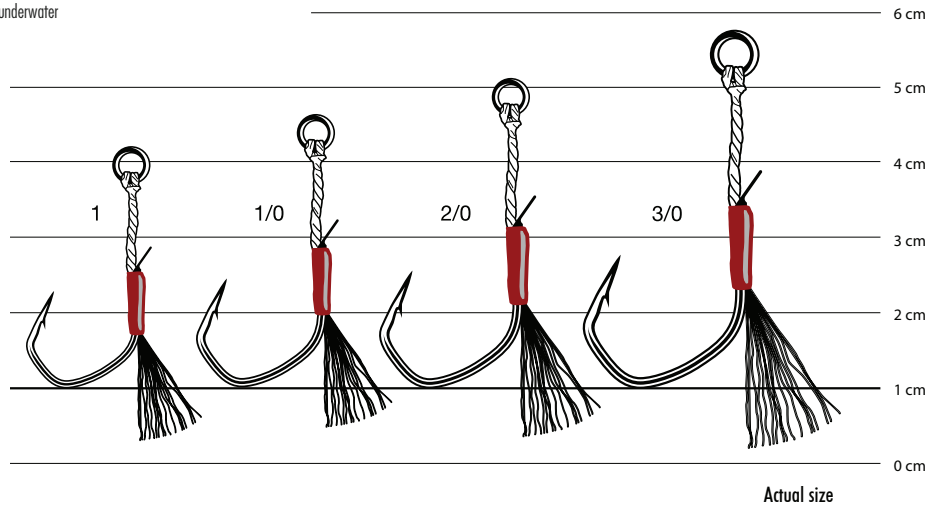

| Dedicated to slow jigging | Technical Locking Curve maximises hook sets and locks fish in place when hooked | Twisted Braided line for 40% more resistance | UV Krystal Flash for maximum visibility optimizing the strike rate during jigging

UV Krystal Flash for maximum underwater visibility.