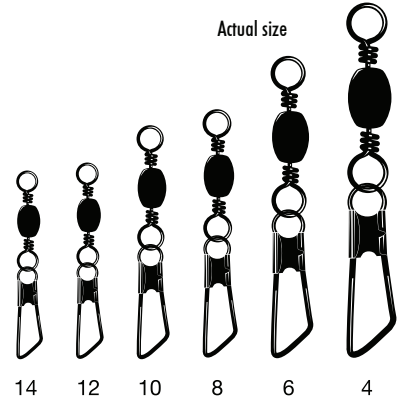

3592 BARREL SWIVEL WITH SAFETY LOCK

Reference	Barcode	Coating	Size	Strength	Pcs.	RRP	MOQ	Pkg.
151878		BK Black	14	4kg		TBC	10	Bag
151877			12	6kg	11	TBC		
151876			10	8kg		TBC		
151881			8	8kg	10	TBC		
151880			6	10kg	9	TBC		
151879			4	14kg	7	TBC