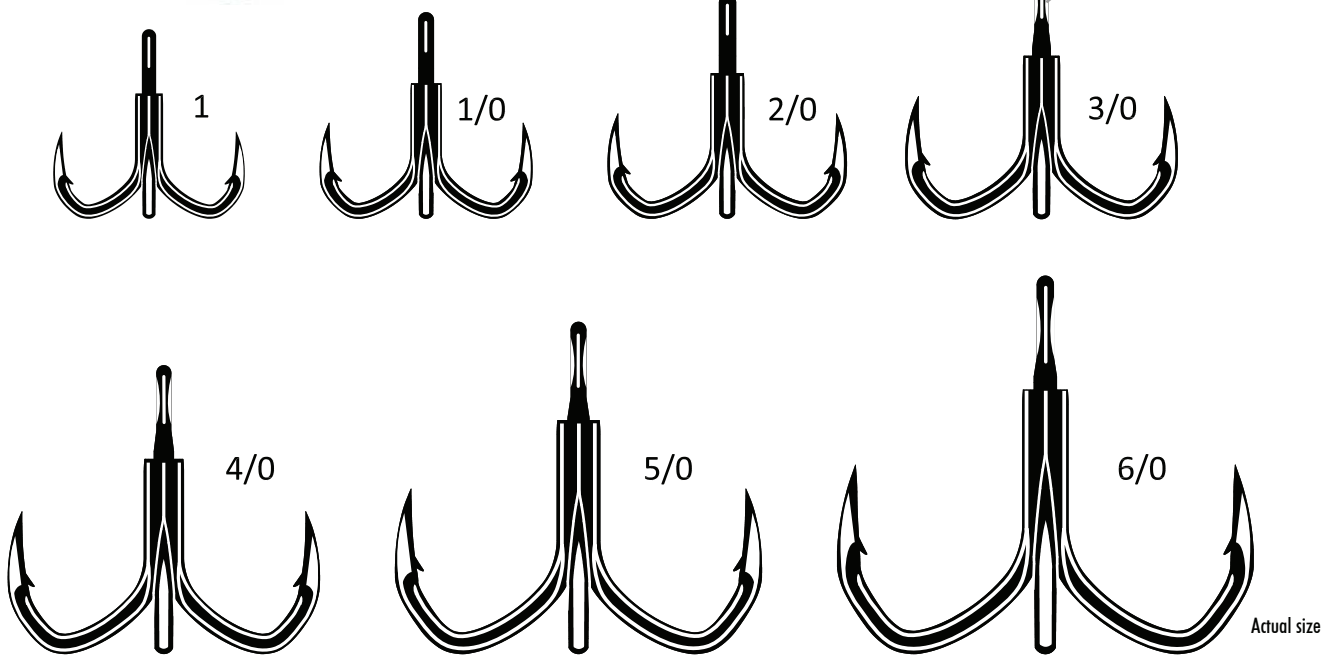

7560 HYPERCUT 6X-STRONG

| A popular choice for tropical species and specimen catfish | High-end Needle Sharp™ point with incredible resistance to opening | A premium choice for arming big poppers, stickbait and rigs

7570 KAPTAIN® 6X

| Vanadium® Wire, Technical Locking Curve shape, Coastal PTFE coating and Easy Eye technology: only the best for the Kaptain® 6X! | Tested and approved in Madagascar and Australia on the most powerful fish on the planet: GT, dogtooth tuna, groupers. | The Technical Locking Curve shape will keep your fish secured in the shank of the hook. | Take the hook in your hand to feel the difference! | Easy Eye from 3/0 to 6/0: forged and polished eye to easily change the hook on the split rings. | The Coastal PTFE coating, a VMC® exclusive technology, increases the penetration speed by 50%.