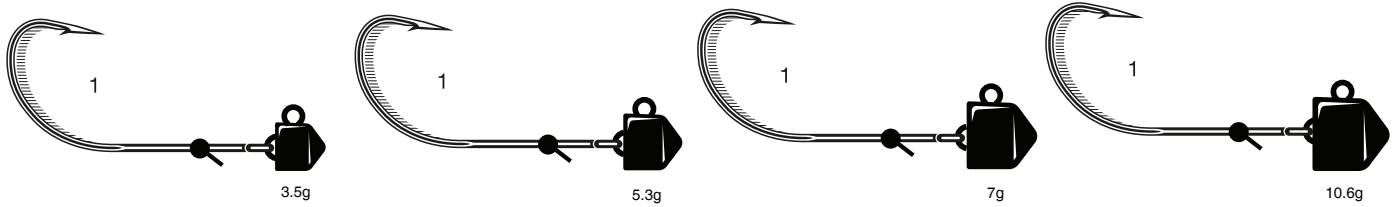

SWINGIN NED RIG JIG

NEW

| Articulated Jig Head Design Allows Presentation to Flow and Move More Naturally with an Incredible Crawling Action. | Adjustable Fluorocarbon Keeper
| 3° Offset Point | This Design Allows you to go Heavy for Longer Casts, Better Bottom Contact and Deeper. | Finesse Presentations Without Sacrificing your
Bait's Ability to Stand Straight Up.

Actual size

Reference	Barcode	Coating	Size	Weight	Color	Pcs.	RRP	MOQ	Pkg.
NEW 152009		BN Black Nickel	1	3.5g	Chartreuse	3	TBC	6	Blister
NEW 152013					Green Pumpkin		TBC		
NEW 152010				Chartreuse	TBC				
NEW 152014				Green Pumpkin	TBC				
NEW 152011				Chartreuse	TBC				
NEW 152015				Green Pumpkin	TBC				
NEW 152008				Chartreuse	TBC				
NEW 152012				Green Pumpkin	TBC				

MARCH 2024