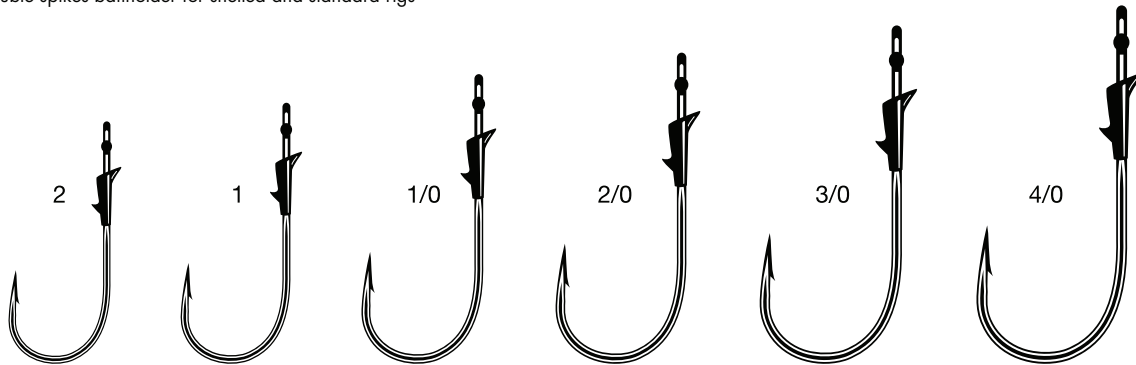

Needle Sharp™

Hi-Carbon Steel

Resin Closed Eye™

Double Spikes Snelled

SHARPNESS STRENGTH

CORROSION

BLACK NICKEL BN

| Double spikes bathholder for snelled and standard rigs