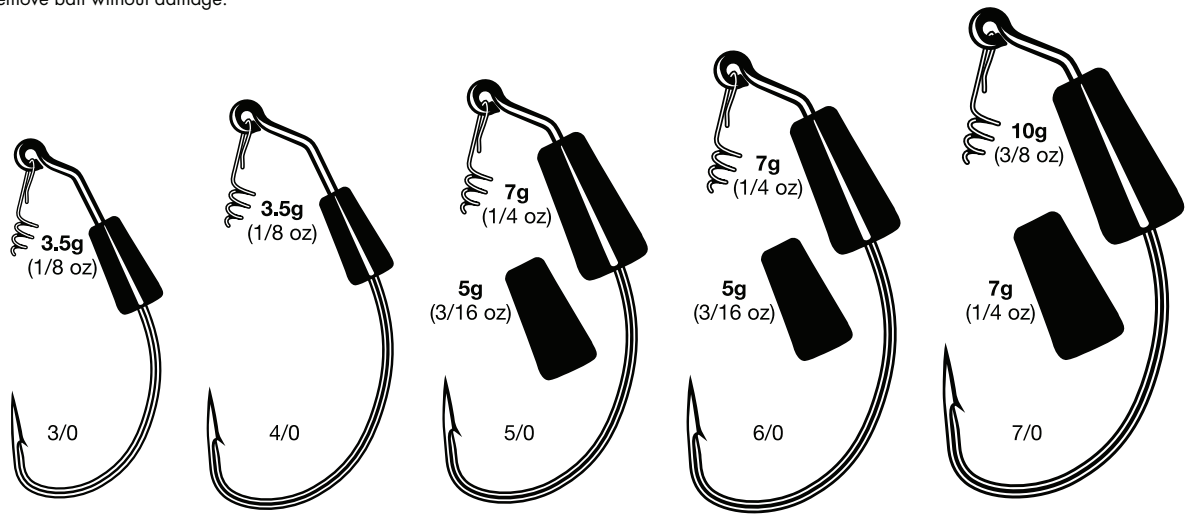

7346WT HEAVY DUTY WEIGHTED SWIMBAIT

3X Strong

Twist N Slide Weight

| Adjust the weight position on the shank to achieve different swimming actions. | Tapered locking spring securely holds the bait in place after cast. | Easy to add or remove bait without damage.