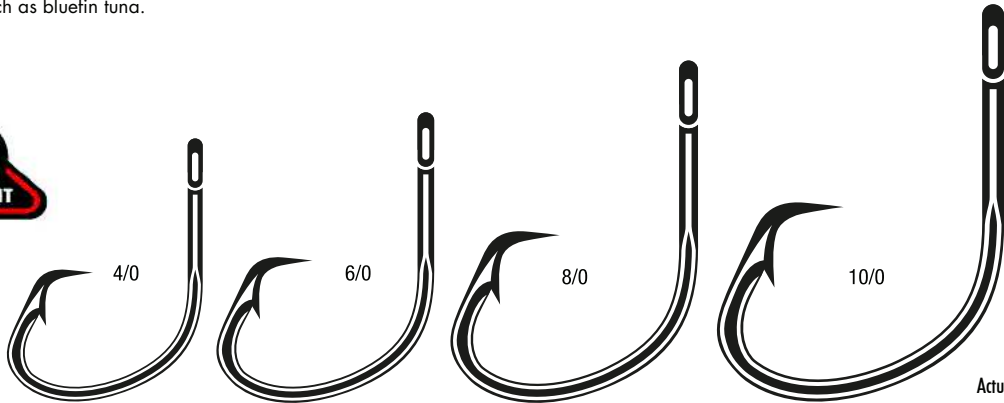

| One of the most famous VMC Circle available in a discreet black nickel coating. | This non offset circle (tournament) has caught a considerable number of huge fish such as bluefin tuna.

Actual size