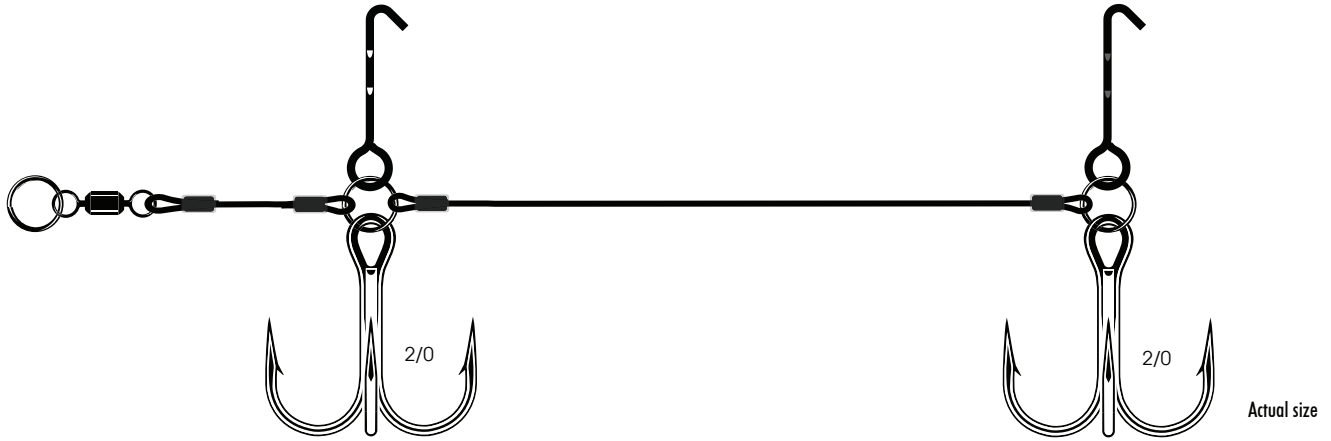

Actual size

Reference	Barcode	Coating	Size	Pcs.	RRP	MOQ	Pkg.
137392		CB Coastal Black	2/0	1	68.60PLN	5	Blister

PIKE RIG STINGER

Forged

Extra Wide Gap

| A premium 1X strong hook (size 2/0) dedicated to PIKE fishing. The gap, length and shape are especially designed to FIGHT pikes. | Tested & Approved for years on many Rapala® lures such as Peto or Haku. | This Rig features a premium heavy duty split ring, a 49 wire strands (60Lb) for optimal flexibility during the fight and an exclusive spikepin (designed by VMC®) to firmly fix the rig into the softplastic! | The entire system is connected to a high quality swivel for an ultimate 360° rotation to avoid leverage during the fight. | High quality hooks and high quality rig mean more fish in your net, and so, much more fun. | To be equipped with: Refill Screw (Size L or M) + Refill Weight (tungsten or Lead /matte Black or Firetiger).

Reference	Barcode	Coating	Size	Pcs.	RRP	MOQ	Pkg.
137393		CB Coastal Black	2/0	1	49.30PLN	5	Blister

BELLY PIKE RIG

Needle Sharp™

Forged

Inline Rotated Ring

2X Strong

| A premium 2X strong hook (size 2/0) dedicated to PIKE fishing. The gap, length and shape are especially designed to FIGHT pikes. | Tested & Approved for years on many Rapala® lures such as Peto or Haku. This Rig features a premium heavy duty split ring, a 49 wire strands (60Lb) for optimal flexibility during the fight and an exclusive spikepin (designed by VMC®) to firmly fix the rig into the softplastic! | The entire system is connected to a high quality swivel for an ultimate 360° rotation to avoid leverage during the fight. | High quality hooks and high quality rig mean more fish in your net, and so, much more fun. | The pack includes: 3 weights: 5, 10, 15g (2 matte black, 1 Firetiger) and one additional screw (size M). | Ideal for 4» - 6» (12cm - 18cm) softplastics.