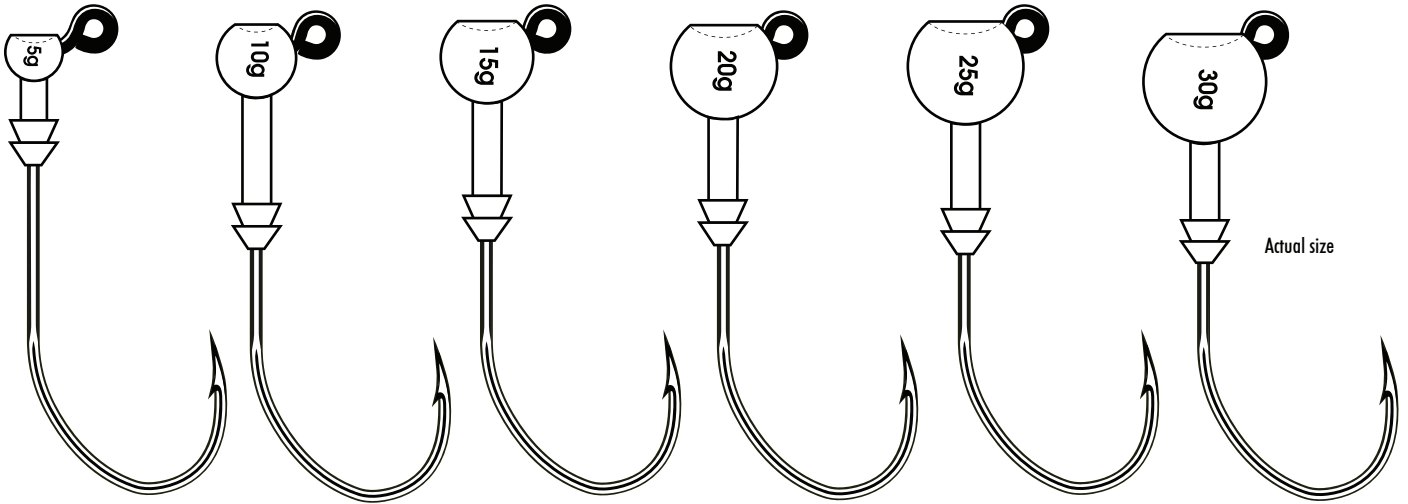

Natural

FireTiger

CAVITY JIG

| A jig head equipped with a 6/0 hook extremely sharp and sturdy point, dedicated to 14 to 25 cm lures. | The front cavity allows a higher volume of water moved compared to a regular jig head. This water movement proved efficient with big pikes. | Technical Locking Curve shape. | XL Eye to ease the knots with the biggest fluorocarbons and allow a natural swimming action of lures. | High-end Needle Sharp™ point.

MUSTACHE SHALLOW

NEW

| The Shallow Mustache is an absolute game-changer when it comes to fishing in 1 to 2 meters of water. The water movement created by the wooden cavity sends an irresistible signal to big pikes. Pro tip: Rig it with the VMC Pike Chain. | Body wood construction with a Zinc keel for a perfect swimming action stability | Lead free | Packaging: 0% plastic