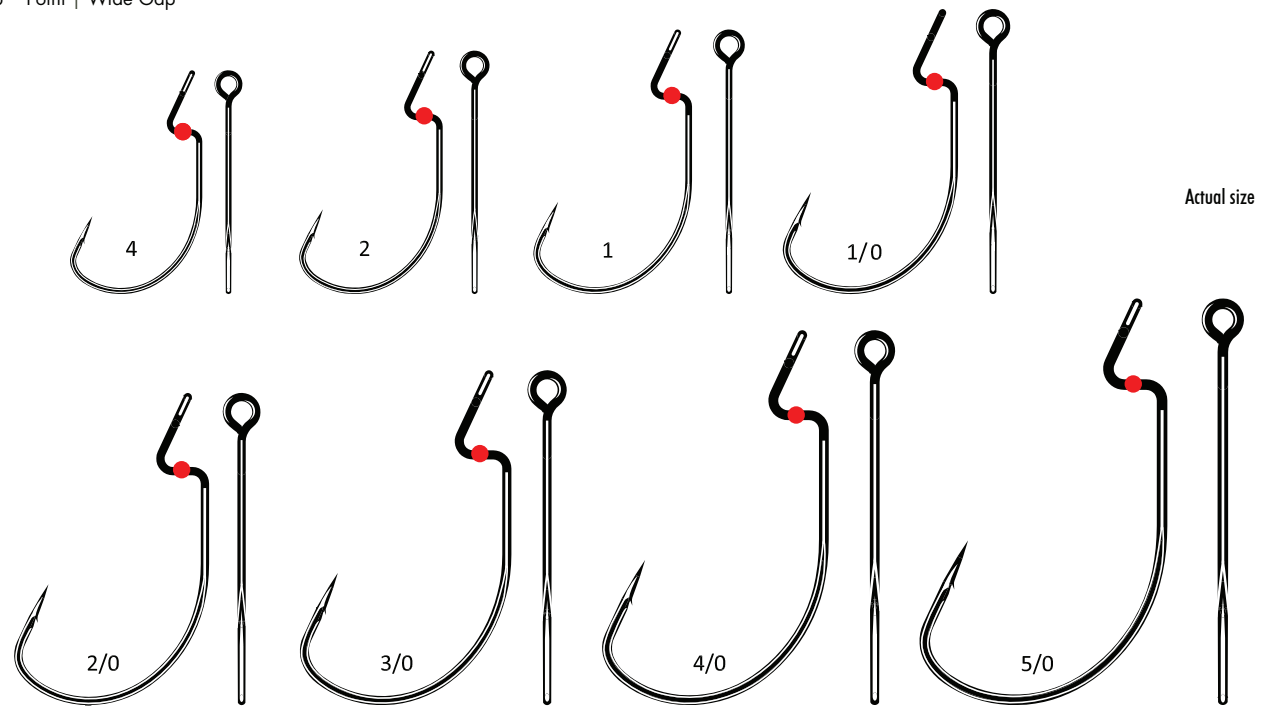

Actual size

7318NE OFFSET **Cheboo**

SHARPNESS STRENGTH

CORROSION

PTFE NT

| The Texas version of the ChebOo® Lok to fish in heavy cover! | Developed for the Cheburashka technique, it features an Extra Large Eye to optimize the swimming action of your favorite softbait. | The PTFE coating, the Micro Barb and the SuperLong Needle Sharp™ point give an absolute penetration power. | The Resin Keeper will keep your softplastic in the perfect position even after a few bites! | Use it with the Cheboo® Weight for the perfect weedless Cheburashka Rig. | Dedicated Cheburashka hook for Pikes, perch and zanders | Resin Keeper | Extra Large eye | PTFE Coating | MicroBarb | Super Long Needle Sharp™ Point | Wide Gap

Cheboo NED

NEW

| The NED version of the ChebOo® range finally available! Custom snap for easy and fast rigging of dedicated hooks (ChebOo Lok and Offset ChebOo and now TechSet Trailer). | This rig allows you to present your soft lure in a different way: always above the bottom and therefore within range of predators! This technique will allow you to fish slowly on the bottom and target high pressured fish!