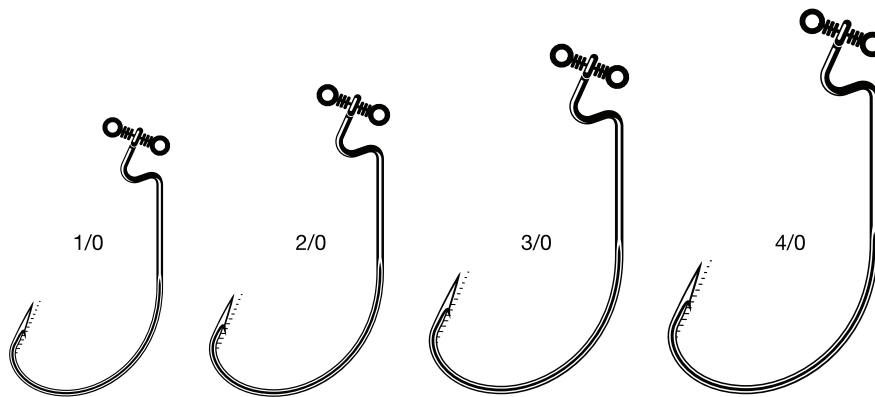

| 7342 Wide Gap hook with a built-in swivel system, designed for drop shooting in heavy cover.

Actual size