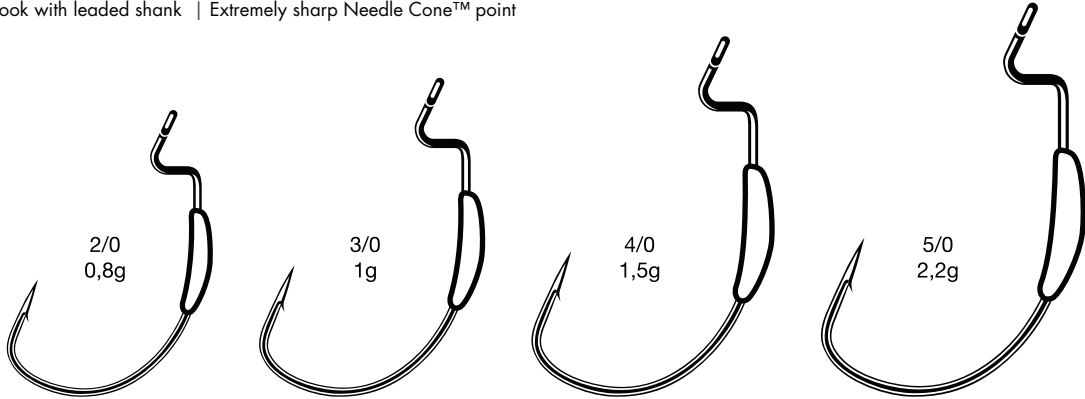

| 7316 worm hook with leaded shank | Extremely sharp Needle Cone™ point

Actual size

Reference	Barcode	Coating	Size	Pcs.	Pcs.	RRP	MOQ	Pkg.
104643		BN Black Nickel	2/0	0.8g	5	47.00PLN	10	Bag
104644			3/0	1g		47.00PLN		
104645			4/0	1.5g		47.00PLN		
104646			5/0	2.2g		47.00PLN