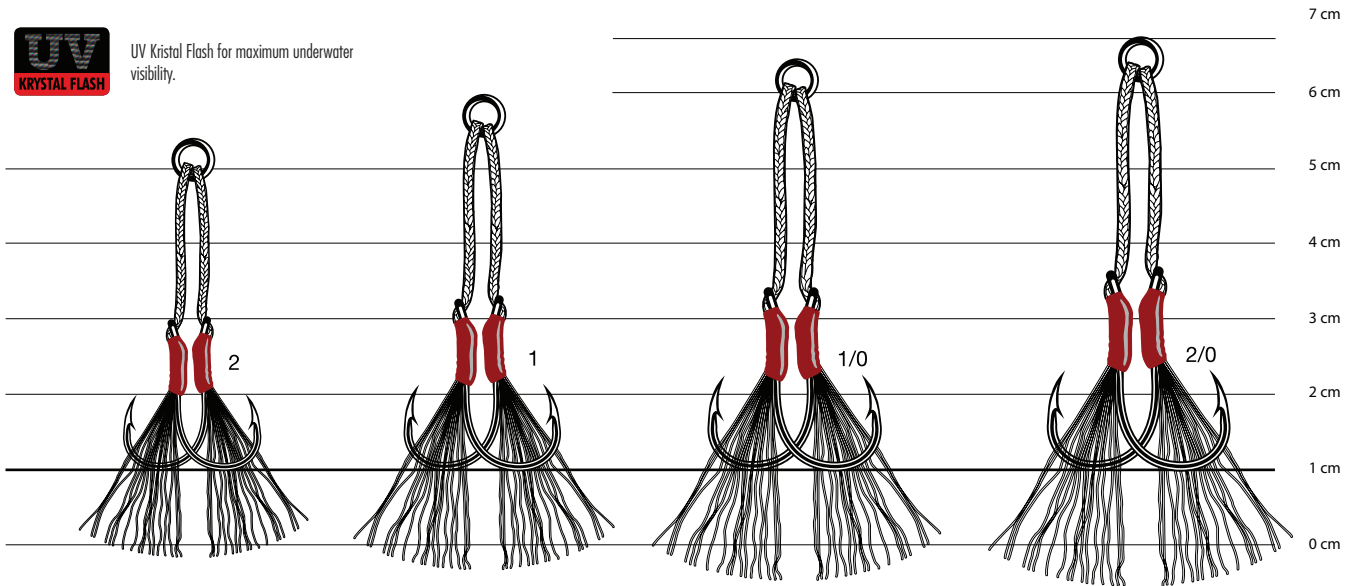

| Assist hooks dedicated to light jigging style : perfect combination with micro jigs and smaller profile jigs | Splice tying process for perfect presentation and performance | UV Krystal Flash for maximum visibility optimizing the strike rate during jigging

UV Krystal Flash for maximum underwater visibility.

Reference	Barcode	Coating	Size	Braid Strength	Pcs.	RRP	MOQ	Pkg.
NA		TI Tin	2	80lb	3	TBC	10	Bag
NA	1		TBC					
NA	1/0		TBC					
NA	2/0		TBC					

Actual size