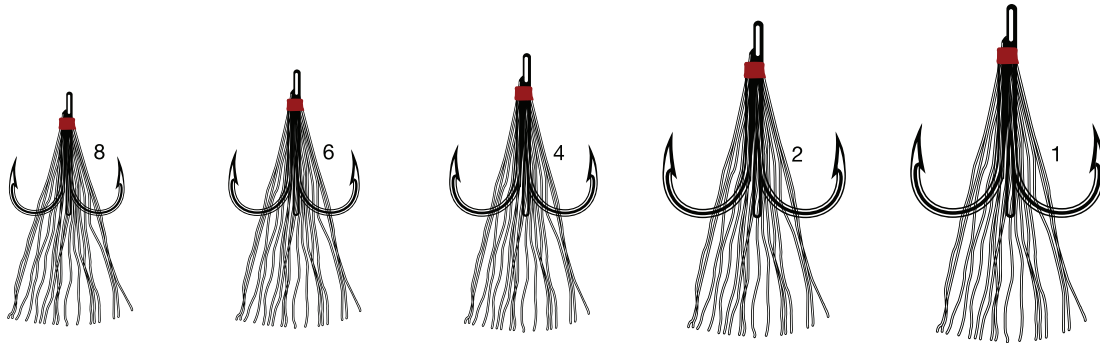

7547UV HYBRID UV

NEEDLE SHARP™
Hi-Carbon Steel
Forged
Curved-in Point
Inline Rotated Ring
Short Shank
1X Strong
UV Flash

SHARPNESS ██████████ **STRENGTH** ██████████
CORROSION ██████████
BLACK NICKEL ██████████

| The famous 7547 Hybrid in a UV style ! | Boost your lures by adding this UV treble. | Designed to allow super natural swimming action of hardbaits.

Actual size

Reference	Barcode	Coating	Size	Pcs.	RRP	MOQ	Pkg.
148897		BN Black Nickel	8	3	41.40PLN	10	Blister
148896			6		41.40PLN		
148895			4	36.40PLN			
148894			2	36.40PLN			
148893			1	36.40PLN			

UV Krystal Flash for maximum underwater visibility.