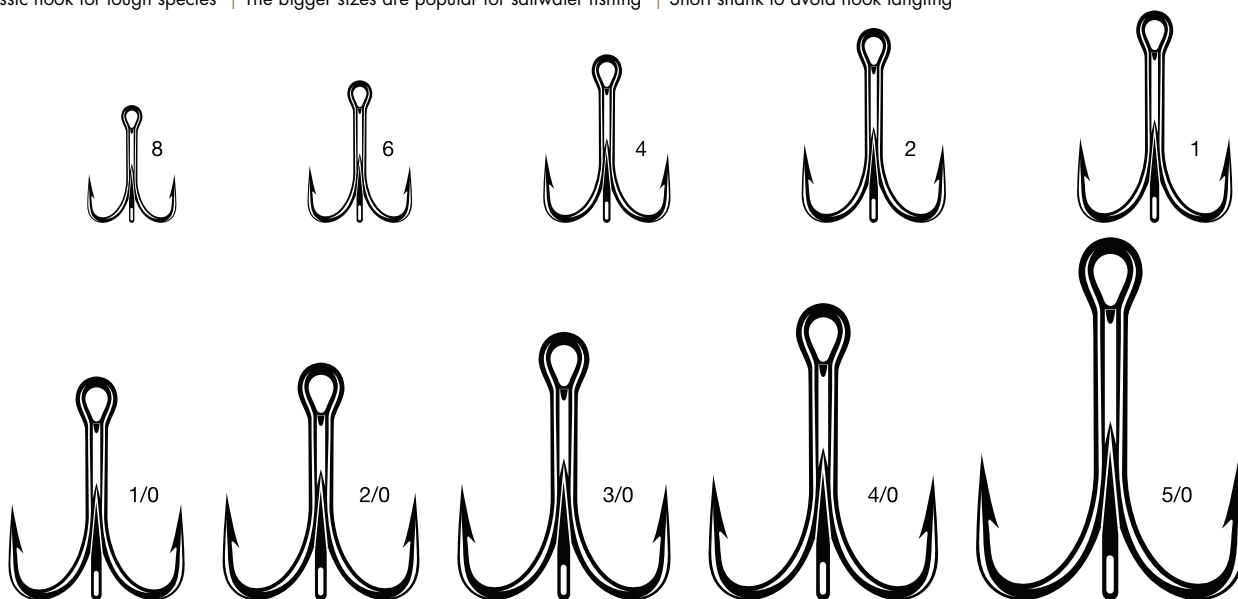

8626 O'SHAUGHNESSY 2X-STRONG X-SHORT TREBLE

Cone Cut®

Hi-Carbon Steel

2X Strong

Ringed

Short Shank

| Perfect for trolling | A classic shape for all casting techniques | Relatively short shank for arming thick-set lures

9626 O'SHAUGHNESSY 2X-STRONG X-SHORT TREBLE

| A classic hook for tough species | The bigger sizes are popular for saltwater fishing | Short shank to avoid hook tangling

Actual size

Reference	Barcode	Coating	Size	Pcs.	RRP	MOQ	Pkg.	
148981		PS PermaSteel®	8	10	34.80PLN	10	Blister	
NA	100			TBC	1	Box		
148980			6	6	10	34.80PLN	10	Blister
NA	100				TBC	1	Box	
148979			4	4	10	34.80PLN	10	Blister
NA	100				TBC	1	Box	
148978			2	2	10	34.80PLN	10	Blister
NA	100				TBC	1	Box	
148977			1	1	10	34.80PLN	10	Blister
NA	100				TBC	1	Box	
148982			1/0	1/0	5	28.30PLN	10	Blister
NA	100				TBC	1	Box	
148983			2/0	2/0	5	34.80PLN	10	Blister
NA	100				TBC	1	Box	
148984			3/0	3/0	5	40.10PLN	10	Blister
NA	100				TBC	1	Box	
148985			4/0	4/0	5	40.10PLN	10	Blister
NA	100				TBC	1	Box	
148986			5/0	5/0	5	46.00PLN	10	Blister
NA	100				TBC	1	Box	