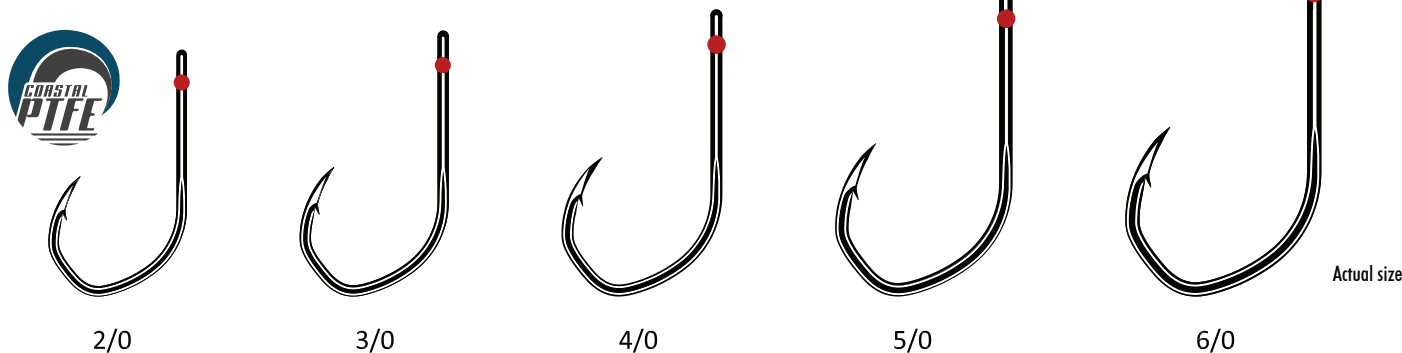

| Same characteristics as 7232 Front. | This back version offers a reversed shape to optimize the hook up ratio. | Technical Locking Curve Shape. | Coastal PTFE Coating. | Resin Closed Eye technology. | Super long Needle Sharp™ point.