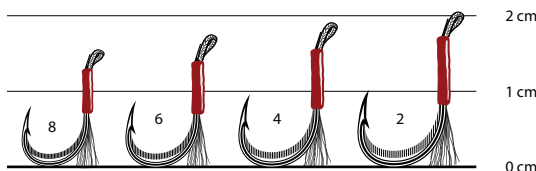

UV Flash

| Top quality Mini Assist Hook developed to equip hardbaits and jigs. No leverage thanks to the coated assist braid | PTFE coating for optimal penetration | UV Tinsels: cut it if the pressure on the fish is too high | Super Long Needle Sharp™ Point | Micro barb to optimize penetration speed and catch & release | High-End Vanadium® wire and coated assist braid to ease the change in the split ring

Actual size