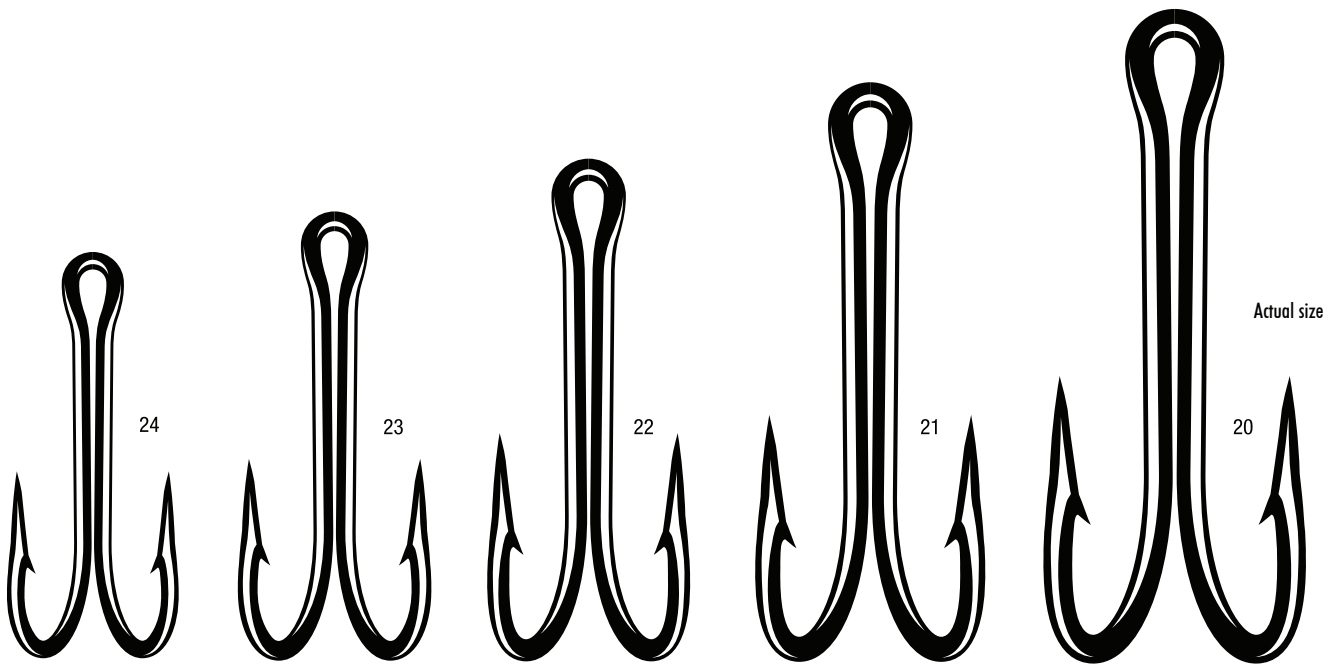

Actual size

9986 SPECIMEN BIG GAME DOUBLE HOOK

Cut Point

Hi-Carbon Steel

Forged

Open Shank

1X Strong

| Extra strong double hook for tuna fishing | Non-welded shank for easy assembly | Can also be used to replace trebles on trolling lures