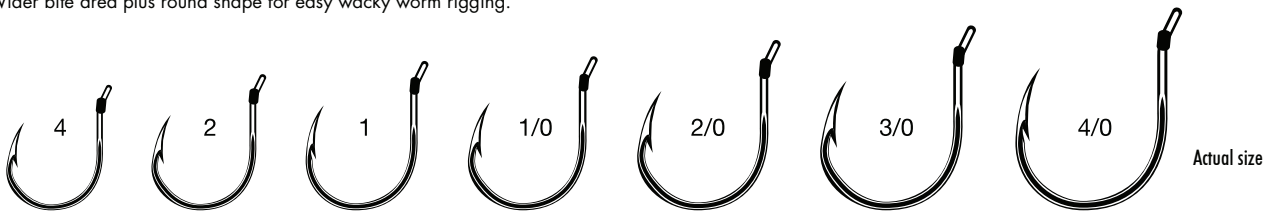

7344WK WACKY

NEEDLE SHARP™
Needle Sharp™
Hi-Carbon Steel
Extra Wide Gap
Resin Closed Eye™
1X Strong

SHARPNESS ██████████
CORROSION ██████████
BLACK NICKEL BN ██████████
STRENGTH ██████████

| Wider bite area plus round shape for easy wacky worm rigging.