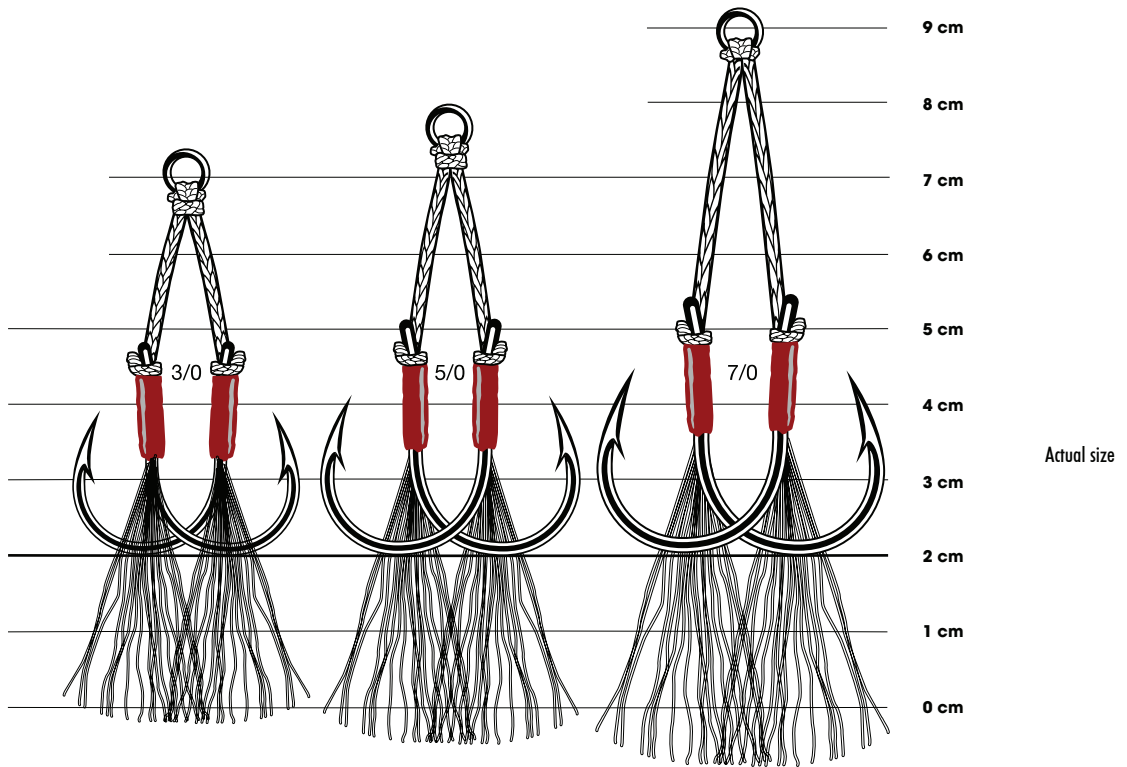

Actual size

7264AH JIGGING ASSIST HOOK

NEEDLE SHARP™
Needle Sharp™

Hi-Carbon Steel

Forged

EWG
Extra Wide Gap

Fluorocarbon

UV KRISTAL FLASH
UV Flash

| Ready to use 2-hook assist rig to fit all vertical metal jigs, perfect for saltwater speed jigging | Chemically sharpened extra-long Needle Sharp™ point and extra wide gap help in getting better hookups and staying connected