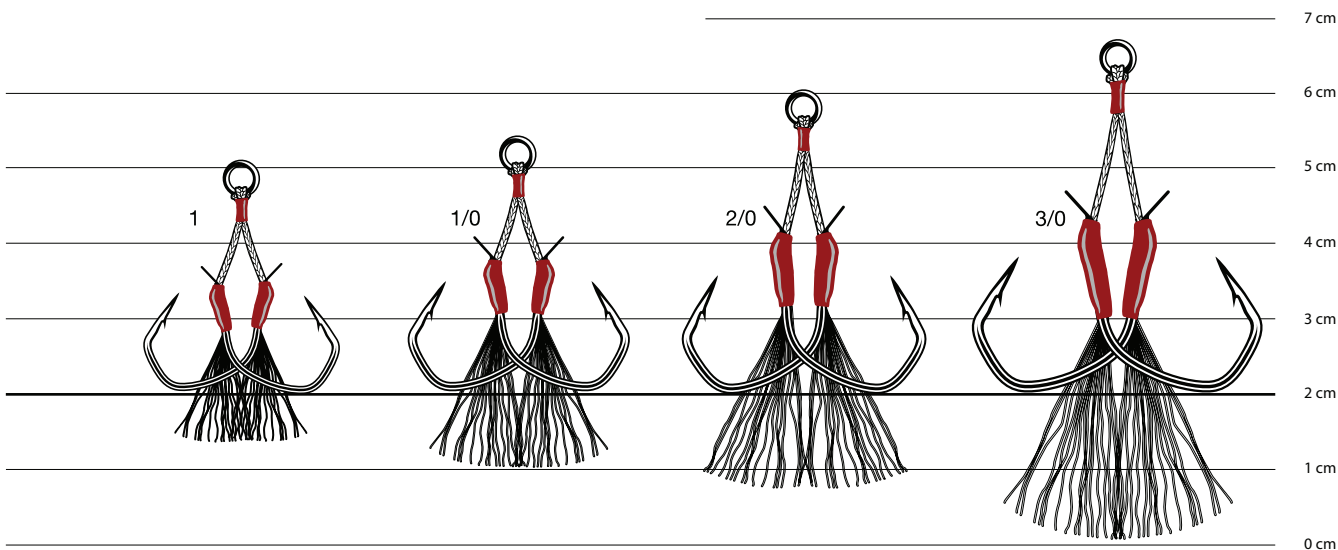

7117AH LIGHT JIGGING ASSIST HOOK

Needle Sharp™

Hi-Carbon Steel

Forged

Extra Wide Gap

Fluorocarbon

UV Flash

| Ready to use 2-hook assist rig for modern light jigging / slow pitch | Extremely sharp points for easy penetration, essential for slow jigging when hits occur as the jig is falling | Technical locking curve reduces chances of the hook opening up when hooked on to big fish | Featuring assist line with fluorocarbon core to minimize tangling | UV Krystal Flash for maximum visibility optimizing the strike rate during jigging

7269AH SLOW JIGGING ASSIST

| Technical Locking Curve (TLC) shape to lock fish in place and for a better hooking rate | Featuring assist line with fluorocarbon core to minimize tangling | Dedicated to slow jigging style for big fish | Perfect combination with jigs from 60g to 300g | Ti coating for super resistance to corrosion