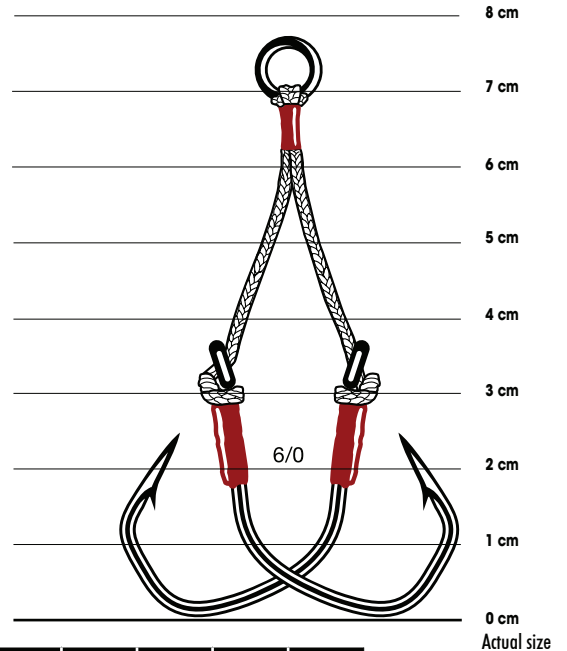

Reference	Barcode	Coating	Size	Braid Strength	Strength Core Material	Pcs.	RRP	MOQ	Pkg.
NA		TI Tin	3/0	250lb	15lb	2	TBC	10	Bag
NA			4/0				TBC		
NA			5/0				TBC		
NA			6/0				TBC		

Actual size