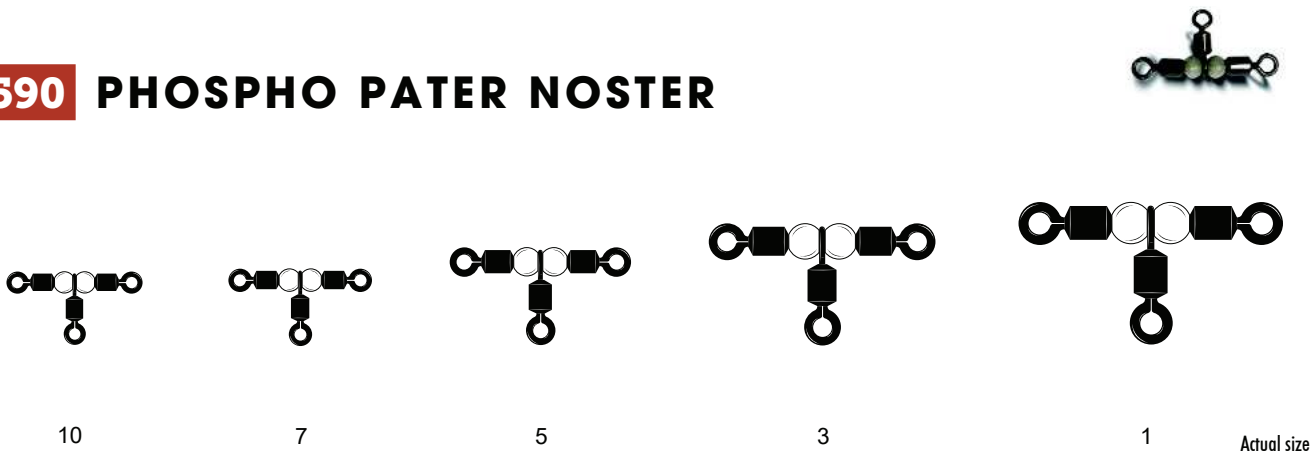

3590 PHOSPHO PATER NOSTER

Reference	Barcode	Coating	Size	Strength	Pcs.	RRP	MOQ	Pkg.
151832		BN Black Nickel	10	13kg	6	TBC	10	Bag
151835			7	26kg		TBC		
151834			5	29kg		TBC		
151833			3	40kg		TBC		
151831			1	62kg		TBC