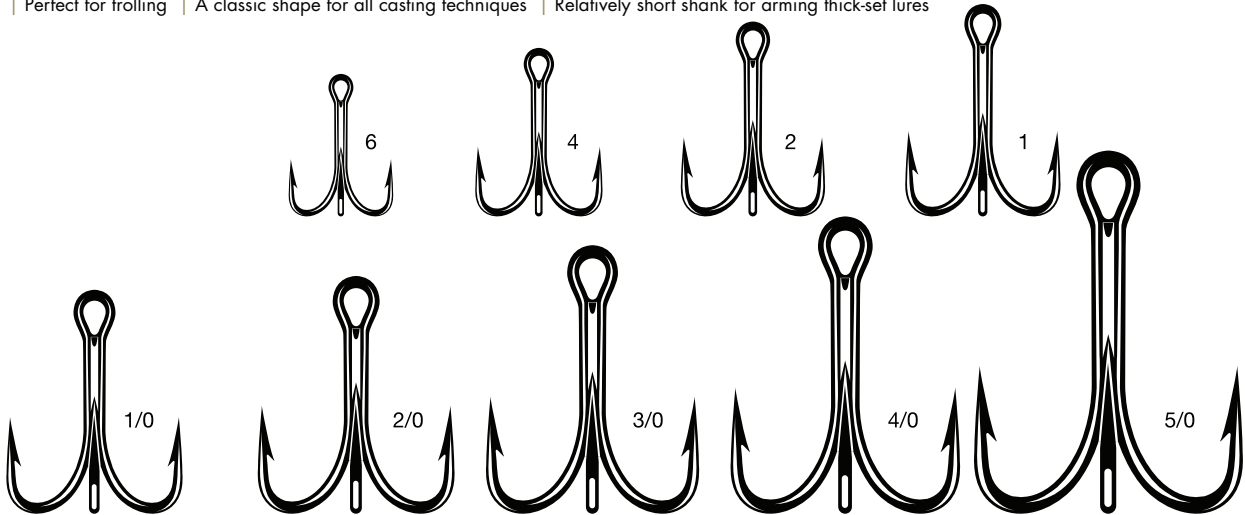

8626 O'SHAUGHNESSY 2X-STRONG X-SHORT TREBLE

Cone Cut®

Hi-Carbon Steel

2X Strong

Ringed

Short Shank

| Perfect for trolling | A classic shape for all casting techniques | Relatively short shank for arming thick-set lures

9626 O'SHAUGHNESSY 2X-STRONG X-SHORT TREBLE

| A classic hook for tough species | The bigger sizes are popular for saltwater fishing | Short shank to avoid hook tangling

Actual size

Reference	Barcode	Coating	Size	Pcs.	RRP	MOQ	Pkg.	
148981		PS PermaSteel®	8	10	34.80PLN	10	Blister	
NA	100			TBC	1	Box		
148980			6	6	10	34.80PLN	10	Blister
NA	100				TBC	1	Box	
148979			4	4	10	34.80PLN	10	Blister
NA	100				TBC	1	Box	
148978			2	2	10	34.80PLN	10	Blister
NA	100				TBC	1	Box	
148977			1	1	10	34.80PLN	10	Blister
NA	100				TBC	1	Box	
148982			1/0	1/0	5	28.30PLN	10	Blister
NA	100				TBC	1	Box	
148983			2/0	2/0	5	34.80PLN	10	Blister
NA	100				TBC	1	Box	
148984			3/0	3/0	5	40.10PLN	10	Blister
NA	100				TBC	1	Box	
148985			4/0	4/0	5	40.10PLN	10	Blister
NA	100				TBC	1	Box	
148986			5/0	5/0	5	46.00PLN	10	Blister
NA	100				TBC	1	Box	