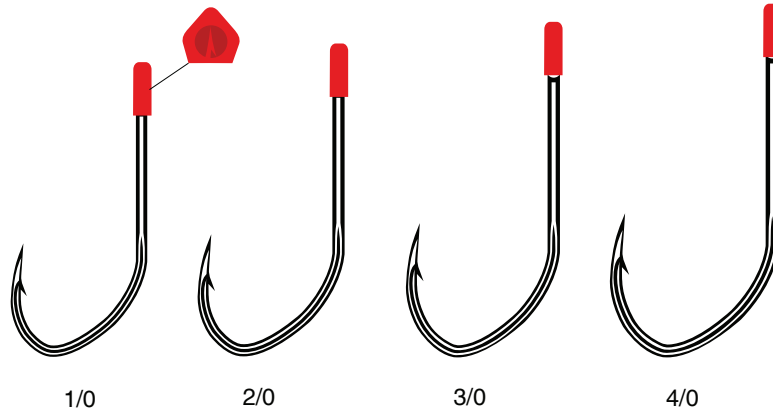

Actual size

7226TL TECHSET TRAILER

NEW

| Spinnerbaits, buzzbaits, chatterbaits... They deserve the best. The TechSet Trailer is ultra sharp thanks to its Needle Sharp™ point and especially easy to use thanks to its Cross Over Cap™: a custom silicone sock for quick rigging on every hook. | Technical Locking Curve™ shape | Black Nickel coating for perfect discretion | 2X Strong