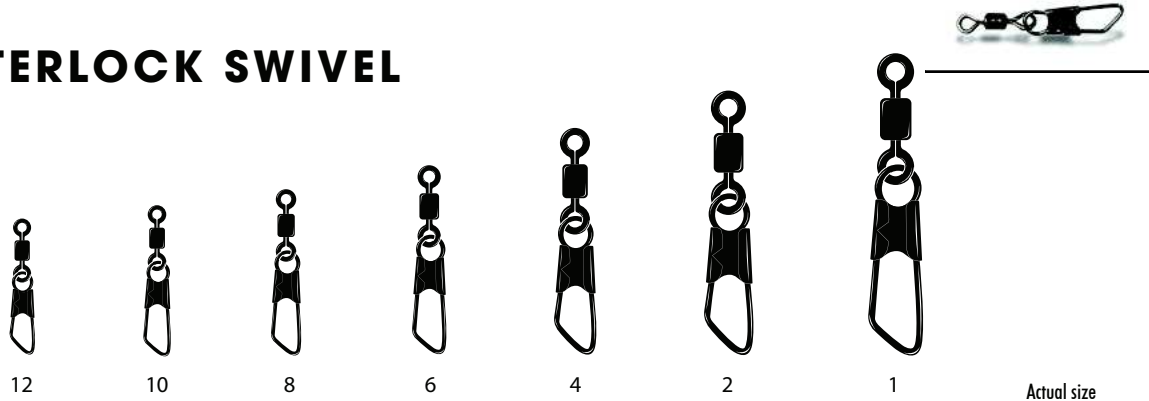

3519 INTERLOCK SWIVEL