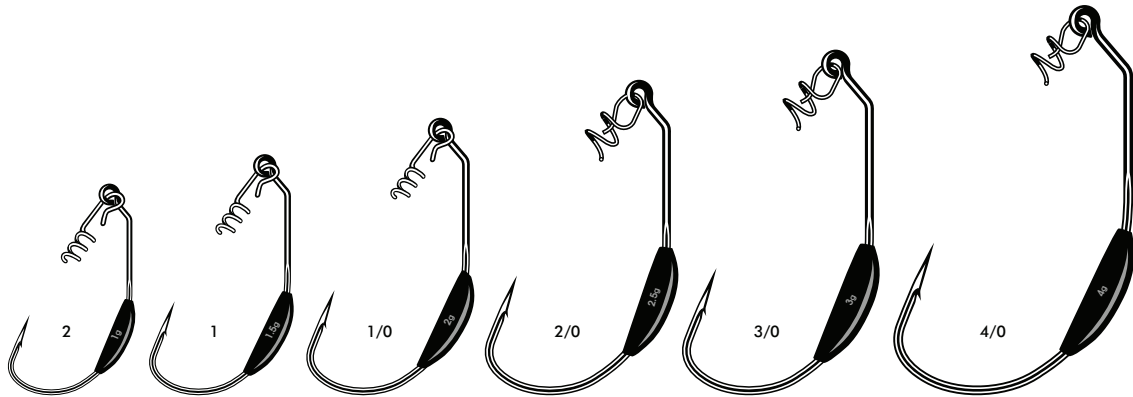

| A Finesse Swimbait hook with spring for a perfect presentation of your soft plastics | This Finesse Swimbait features a PTFE coating for 50% increased speed penetration | Micro Barb to optimize hook penetration | Weight indication on the lead | Micro Spring especially developed to fit softbaits 2» and 3» (sizes 2, 1, 1/0)

Actual size

Reference	Barcode	Coating	Size	Pcs.	Pcs.	RRP	MOQ	Pkg.
126219		NT PTFE	2	1g		59.40PLN		
126220			1	1.5g	4	59.40PLN		
126221			1/0	2g		58.00PLN	5	Bag
126222			2/0	2.5g		59.40PLN		
126223			3/0	3g	3	59.40PLN		
126224			4/0	4g		59.40PLN