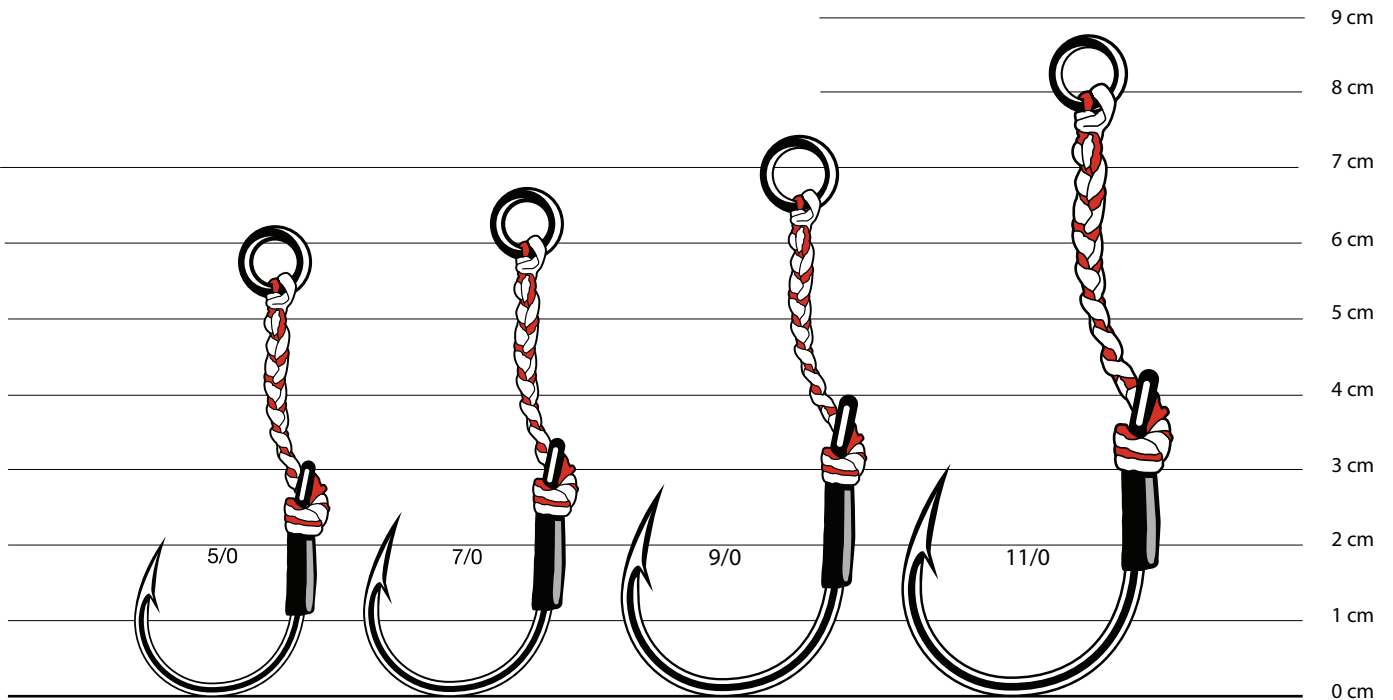

Actual size

Reference	Barcode	Coating	Size	Braid Strength	Pcs.	RRP	MOQ	Pkg.
NA		TI Tin	5/0	300/100lb	2	TBC	10	Bag
NA			7/0			TBC		
NA			9/0			TBC		
NA			11/0			TBC