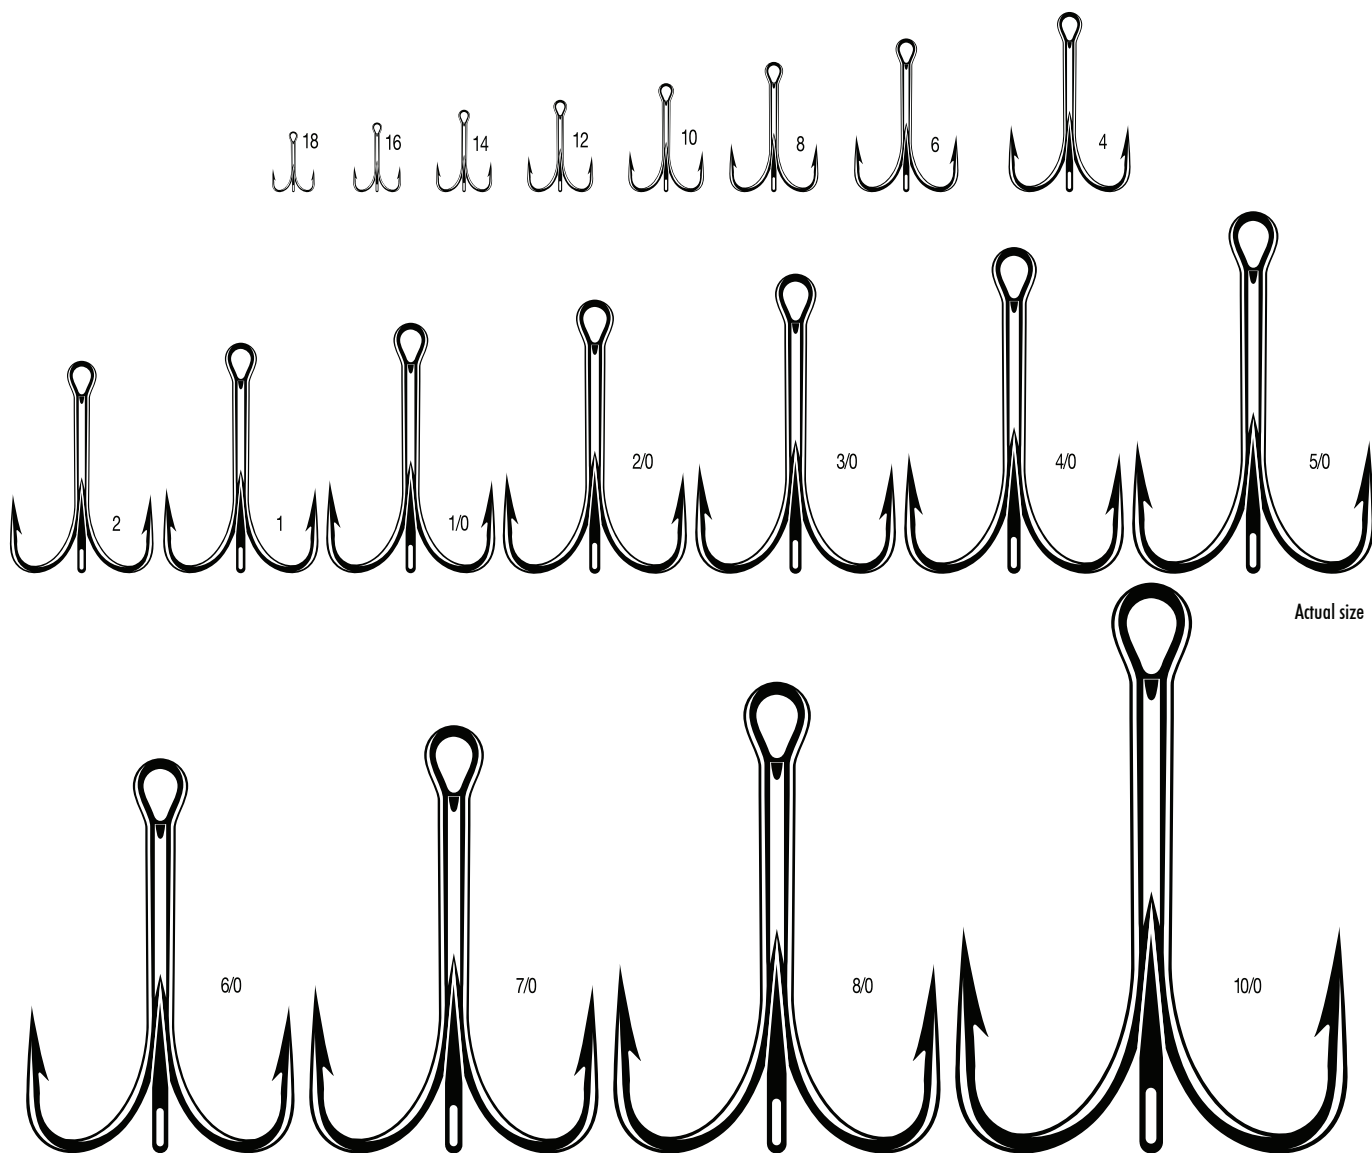

9617 O'SHAUGHNESSY TREBLE

SHARPNESS	■ ■ ■ ■ ■ ■ ■ ■	STRENGTH	■ ■ ■ ■ ■ ■ ■ ■
CORROSION			
BRONZE	■ ■ ■ ■ ■ ■ ■ ■		
NICKEL	■ ■ ■ ■ ■ ■ ■ ■		
PERMASTEEL®	■ ■ ■ ■ ■ ■ ■ ■		

| The most popular hook in Europe for making rigs | A large range of sizes for a multitude of applications | An excellent all-purpose hook.