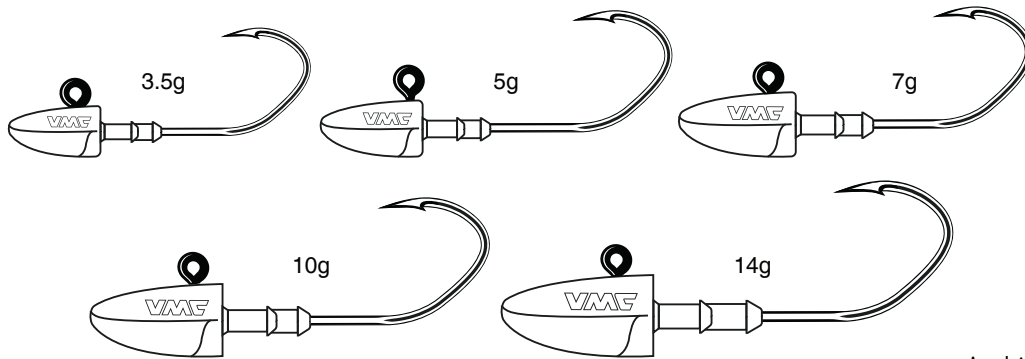

7155 DART JIG

NEW

| Dart Jighead designed to slide right to left when jerked. Erratic swimming action to trigger high pressured fish. | Technical Locking Curve™ shape for optimal hook-up ratio | XL Eye for natural swimming action | Super sharp hook made in France with the Needle Sharp™ point. 1X Strong.