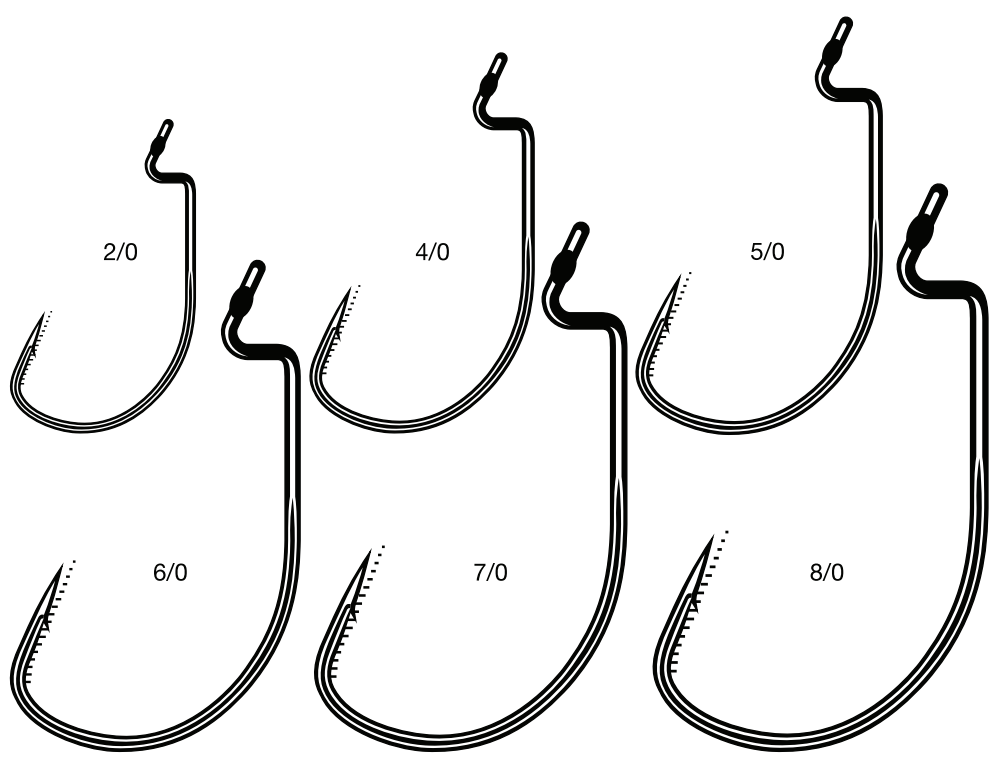

7348WG HEAVY DUTY WIDE GAP

NEEDLE SHARP™
Needle Sharp™

Hi-Carbon Steel

4X Strong

3° Offset Point

Resin Closed Eye™

SHARPNESS ██████████ **STRENGTH** ██████████
CORROSION ██████████
BLACK NICKEL BN ██████████

| Strong enough for use with heavy equipment in tough situations.

Actual size

Reference	Barcode	Coating	Size	Pcs.	RRP	MOQ	Pkg.
NA		BN Black Nickel	2/0	6	TBC	6	Blister
NA			4/0	5	TBC		
NA			5/0		TBC		
NA			6/0		TBC		
NA			7/0	4	TBC		
NA			8/0		TBC