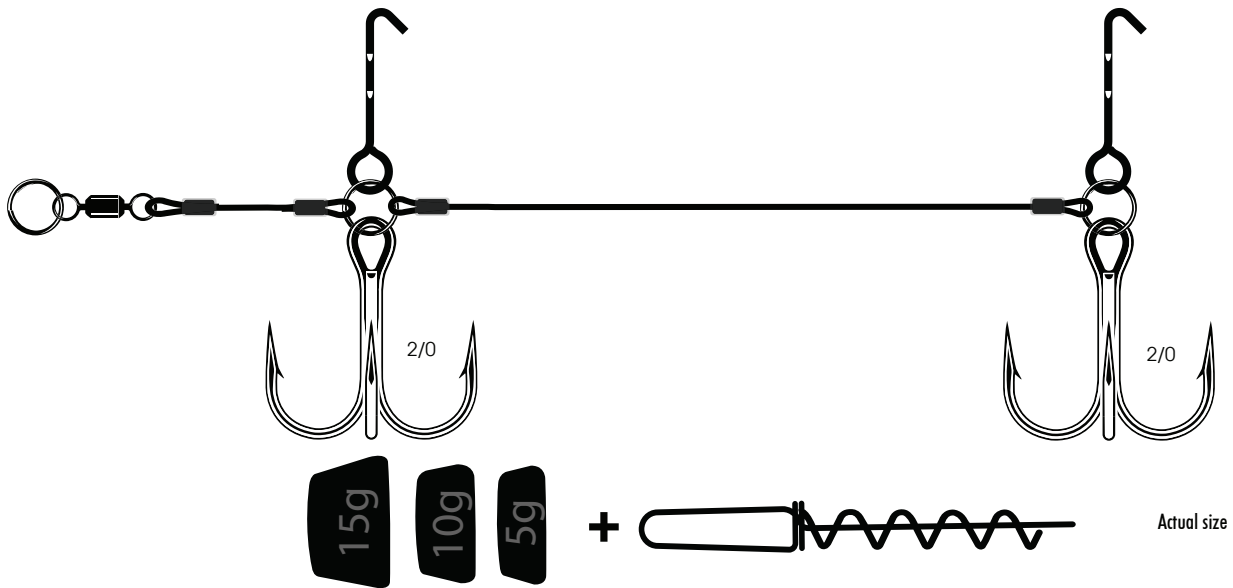

Actual size

	Reference	Barcode	Coating	Size	Pcs.	RRP	MOQ	Pkg.
NEW	151988		BN Black Nickel	S	1	TBC	10	Blister
NEW	151987			M		TBC		
NEW	151986			L		TBC		

PIKE RIG LIGHT

Forged

Extra Wide Gap

| A premium 1X strong hook (size 2/0) dedicated to PIKE fishing. The gap, length and shape are especially designed to FIGHT pikes. | Tested & Approved for years on many Rapala lures such as Peto or Haku. | This Rig features a premium heavy duty split ring, a 49 wire strands (60lb) for optimal flexibility during the fight and an exclusive spikepin (designed by VMC) to firmly fix the rig into the softplastic! | The entire system is connected to a high quality swivel for an ultimate 360° rotation to avoid leverage during the fight. | High quality hooks and high quality rig mean more fish in your net, and so, much more fun. | The pack includes: 3 weights: 5, 10, 15g (2 matte black, 1 Firetiger) + one additional screw (size L). | Ideal for 6»- 8» (16cm to 25cm) softplastics.

Actual size

Reference	Barcode	Coating	Size	Pcs.	RRP	MOQ	Pkg.
137392		CB Coastal Black	2/0	1	68.60PLN	5	Blister

PIKE RIG STINGER

Forged

Extra Wide Gap

| A premium 1X strong hook (size 2/0) dedicated to PIKE fishing. The gap, length and shape are especially designed to FIGHT pikes. | Tested & Approved for years on many Rapala® lures such as Peto or Haku. | This Rig features a premium heavy duty split ring, a 49 wire strands (60Lb) for optimal flexibility during the fight and an exclusive spikepin (designed by VMC®) to firmly fix the rig into the softplastic! | The entire system is connected to a high quality swivel for an ultimate 360° rotation to avoid leverage during the fight. | High quality hooks and high quality rig mean more fish in your net, and so, much more fun. | To be equipped with: Refill Screw (Size L or M) + Refill Weight (tungsten or Lead /matte Black or Firetiger).