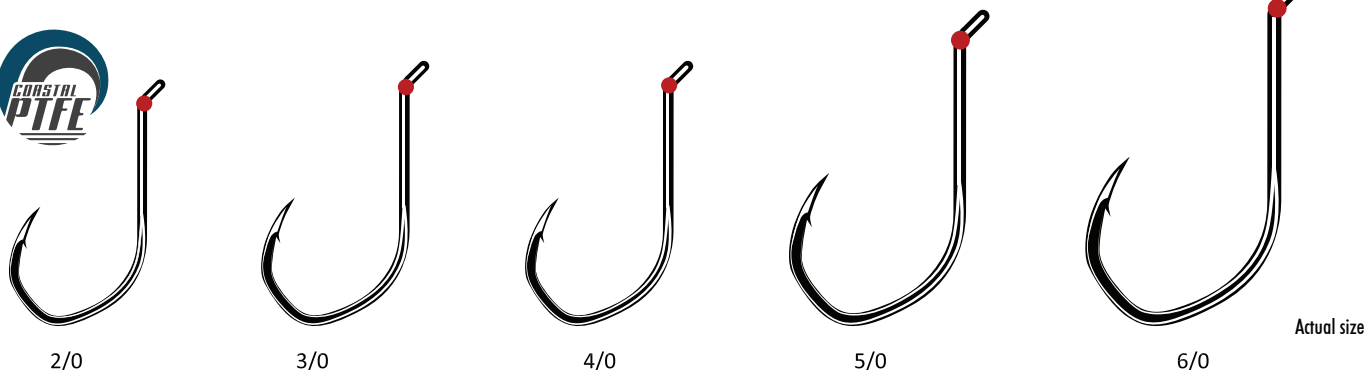

Actual size

7232 REDENTEX FRONT

NEEDLE SHARP
Needle Sharp™
 Vanadium® Steel
Forged
Technical Locking Curve

Resin Closed Eye™

| The series developed and designed for slow trolling live bait techniques: Stewart Rig. | Coastal PTFE® coating: 50% increased speed penetration and 5 times more corrosion resistant than a standard PTFE! | Resin Closed Eye™ to avoid leader abrasion during the fight. | 45° Eye rotation for perfect nose hooking. The hook slides on the leader according to the size of the bait. | Incredible new SuperLong Needle Sharp™ for ultimate penetration. The Technical Locking curve shape locks the fish in place once you have set the hook.