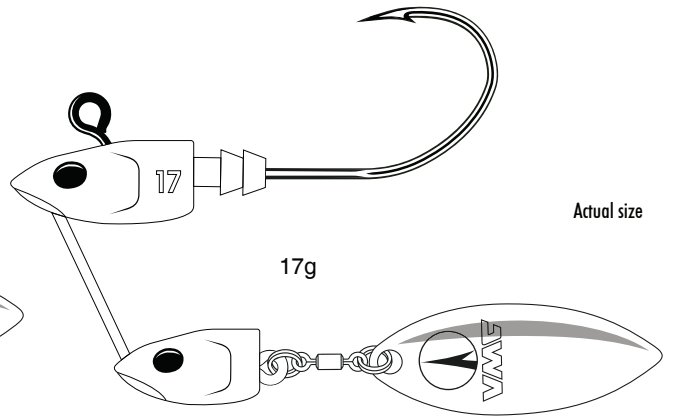

7156 TWIN JIG

| The TwinJig is a Zinc Jighead. Its innovative design allows for fishing at high retrieval speeds while maintaining perfect stability. Thanks to the ball-bearing swivel, the blade starts spinning immediately upon impact in the water. | Hook made in France - 2X Strength | High-end finishes - UV and holographic paint | Technical Locking Curve™ shape | XL Eyelet for easy rig with big fluorocarbon diameters.

LEAD FREE
SANS PLOMB