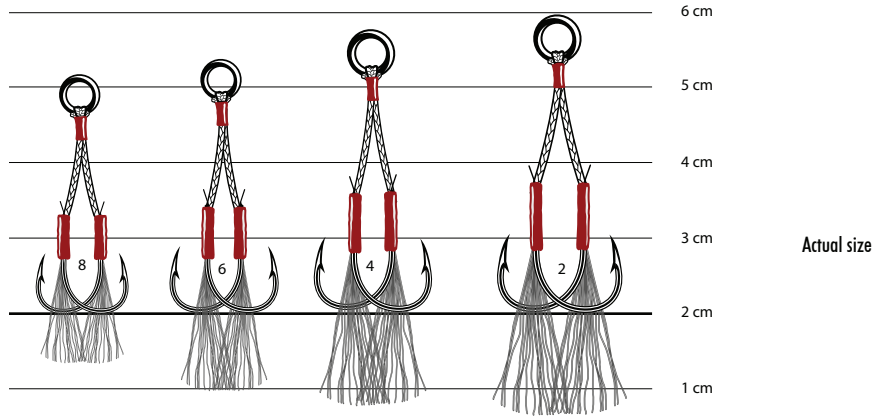

| Coastal PTFE Coating: Increases penetration speed by 50% and 5 times more corrosion resistant than a standard PTFE Coating | Fluorocarbon core to minimize line tangling and increase the hook up ratio | Super Long Needle Sharp™ Point | Micro barb | Vanadium® wire | The perfect assist hook to equip your casting jigs

Reference	Barcode	Coating	Size	Strength assist braid	Strength Core Material	Pts.	RRP	MOQ	Pkg.
NA		CT Coastal PTFE	8	130lb	8lb	3	TBC	5	Bag
NA	6		TBC						
NA	4		TBC						
NA	2		TBC						

Reference

- AVM351196
- AVM351197
- AVM351198
- AVM351199