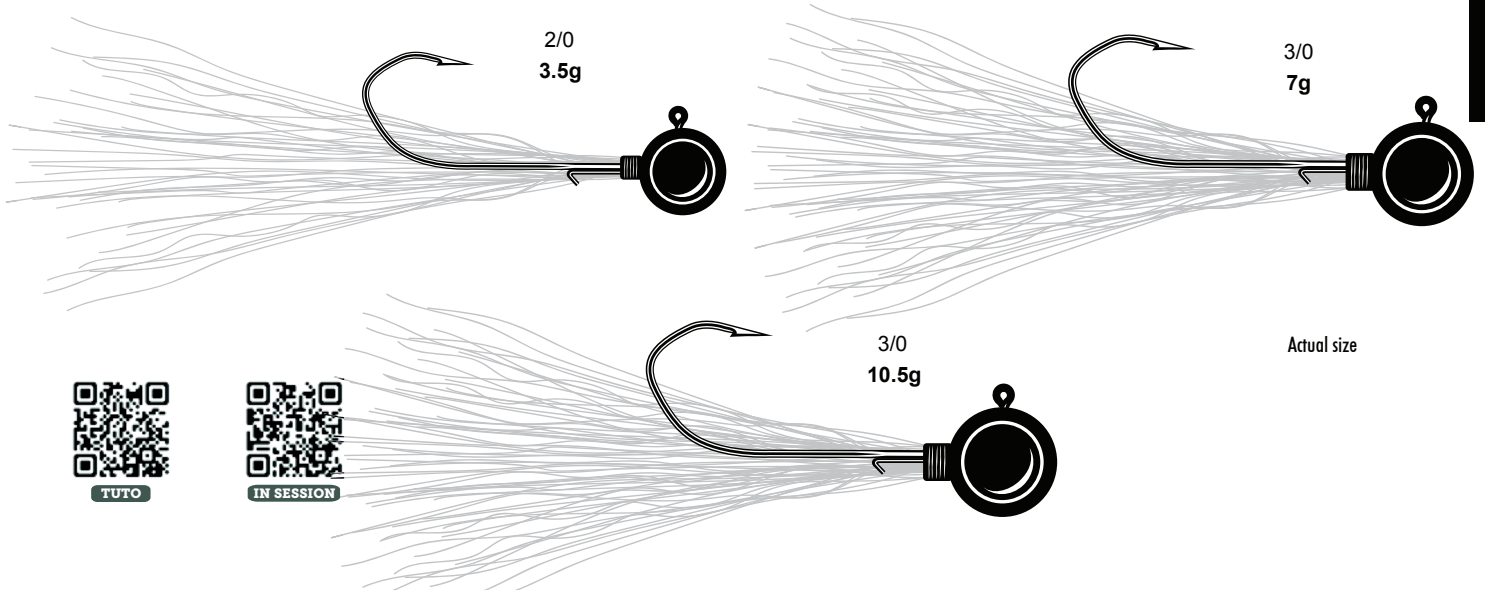

MARCH 2024

Chartreuse

Green Pumpkin

NED RIG JIG

| Unique beveled edge conical keeper is designed to secure your presentation for prolonged use and multiple hook sets. | Optimal distance from keeper to jig head allows the plastic to remain in place on the hook shank by collapsing tightly in that area creating superior holding power.

7158 MOONTAIL JIGS

| Technical Locking Curve shape (TLC) maximizes hook sets and locks fish in place | Oversized flat aspirin head shape enhances darting and rolling head motion when jigged | Low profile elongated bucktail fibers maintain shape and creates lifelike action | X Large 3D holographic eyes