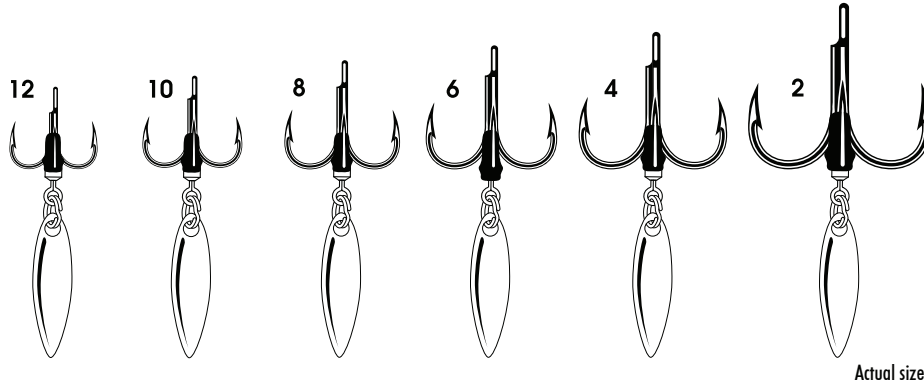

1X Strong

SHARPNESS ■■■■■■

CORROSION ■■■■■■

BLACK NICKEL ■■■■■■

STRENGTH ■■■■■■

| Extra-short version of 7547 to arm crankbaits and all lures requiring a short shank hook to avoid tangling | Extra wide gap

7548BD BLADED HYBRID

| Take a bait that is already good and make it better | This new VMC® APPROVED concept is a swivel and blade combination securely nested and enclosed on a 7548 Series treble with a powerful epoxy resin