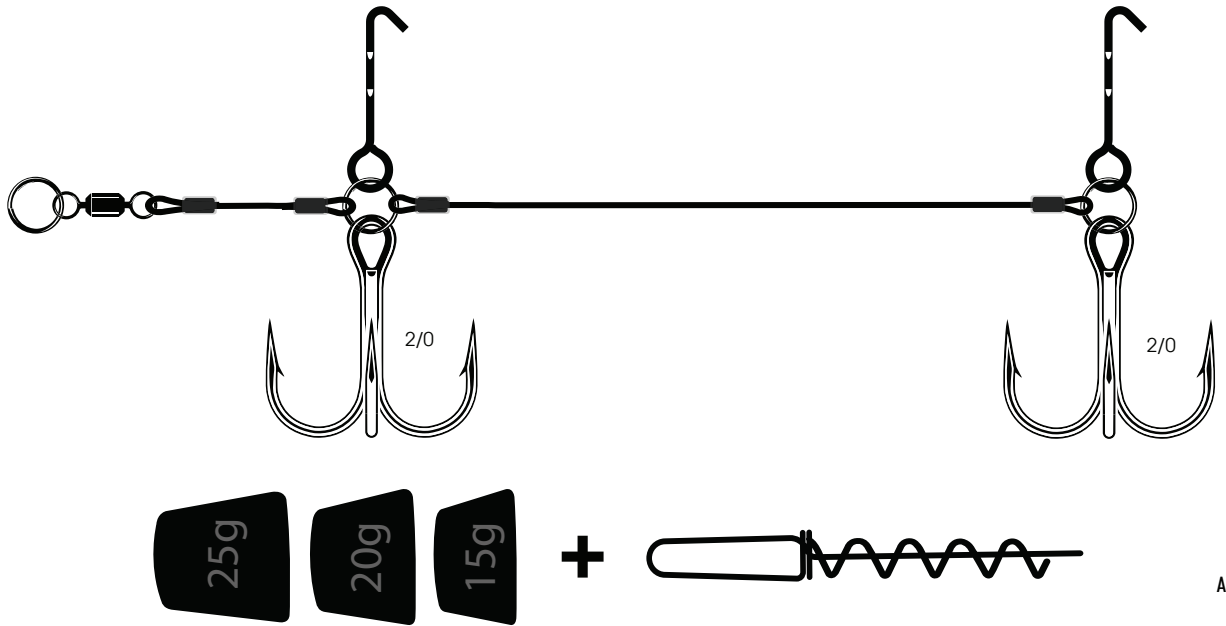

Actual size

	Reference	Barcode	Coating	Size	Pcs.	RRP	MOQ	Pkg.
NEW	151988		BN Black Nickel	S	1	TBC	10	Blister
NEW	151987			M		TBC		
NEW	151986			L		TBC		

PIKE RIG LIGHT

Forged

Extra Wide Gap

| A premium 1X strong hook (size 2/0) dedicated to PIKE fishing. The gap, length and shape are especially designed to FIGHT pikes. | Tested & Approved for years on many Rapala lures such as Peto or Haku. | This Rig features a premium heavy duty split ring, a 49 wire strands (60lb) for optimal flexibility during the fight and an exclusive spikepin (designed by VMC) to firmly fix the rig into the softplastic! | The entire system is connected to a high quality swivel for an ultimate 360° rotation to avoid leverage during the fight. | High quality hooks and high quality rig mean more fish in your net, and so, much more fun. | The pack includes: 3 weights: 5, 10, 15g (2 matte black, 1 Firetiger) + one additional screw (size L). | Ideal for 6»- 8» (16cm to 25cm) softplastics.

Actual size

Reference	Barcode	Coating	Size	Pcs.	RRP	MOQ	Pkg.
137392		CB Coastal Black	2/0	1	68.60PLN	5	Blister

PIKE RIG STINGER

Forged

Extra Wide Gap

| A premium 1X strong hook (size 2/0) dedicated to PIKE fishing. The gap, length and shape are especially designed to FIGHT pikes. | Tested & Approved for years on many Rapala® lures such as Peto or Haku. | This Rig features a premium heavy duty split ring, a 49 wire strands (60Lb) for optimal flexibility during the fight and an exclusive spikepin (designed by VMC®) to firmly fix the rig into the softplastic! | The entire system is connected to a high quality swivel for an ultimate 360° rotation to avoid leverage during the fight. | High quality hooks and high quality rig mean more fish in your net, and so, much more fun. | To be equipped with: Refill Screw (Size L or M) + Refill Weight (tungsten or Lead /matte Black or Firetiger).