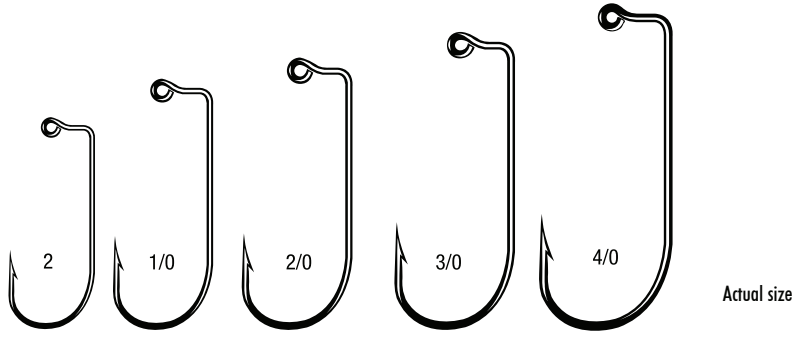

9147 ABERDEEN JIG 90°

SHARPNESS	■ ■ ■ ■ ■ ■ ■ ■ ■ ■	STRENGTH	■ ■ ■ ■ ■ ■ ■ ■ ■ ■
CORROSION	■ ■ ■ ■ ■ ■ ■ ■ ■ ■		
BLACK NICKEL	■ ■ ■ ■ ■ ■ ■ ■ ■ ■		
BRONZE	■ ■ ■ ■ ■ ■ ■ ■ ■ ■		

| Freshwater Aberdeen-shape jig hook with 90° bend and regular shank | Ideal for round jig heads