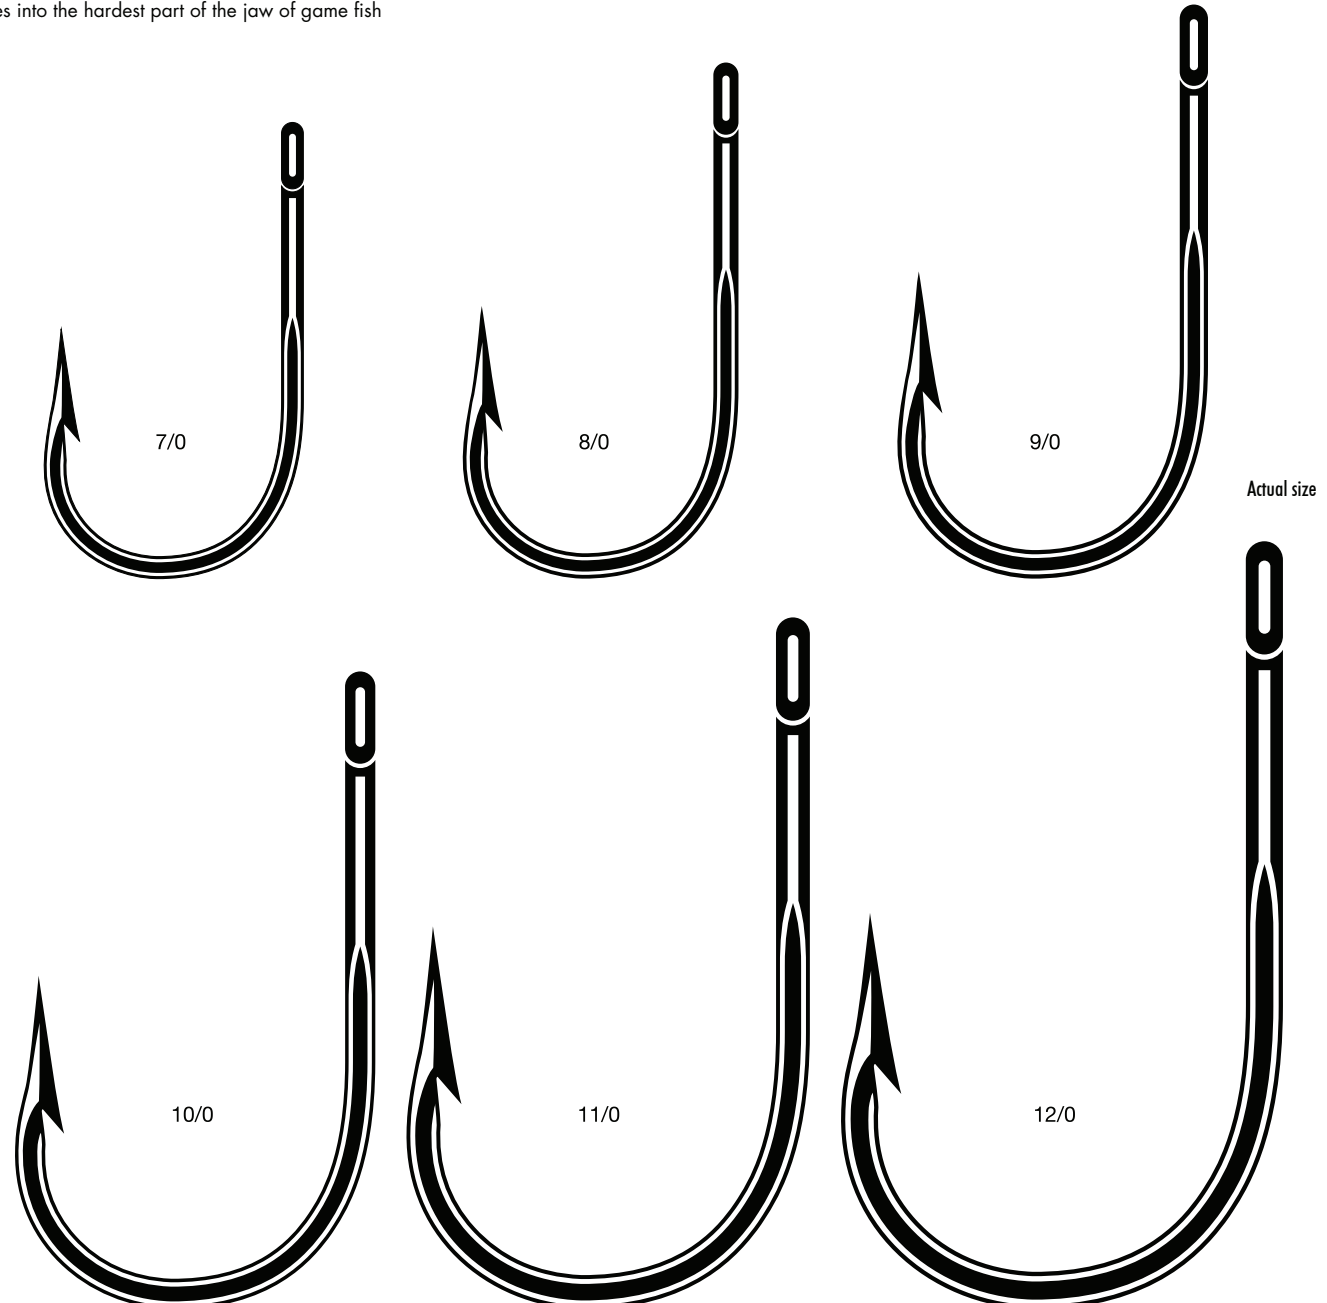

Forged

Straight Point

Ringed

| Premium Big Game hook for sport fishing | Straight-point model | Ready-to-fish, ultra-sharp Dyncut point | Does not require additional sharpening | Penetrates into the hardest part of the jaw of game fish