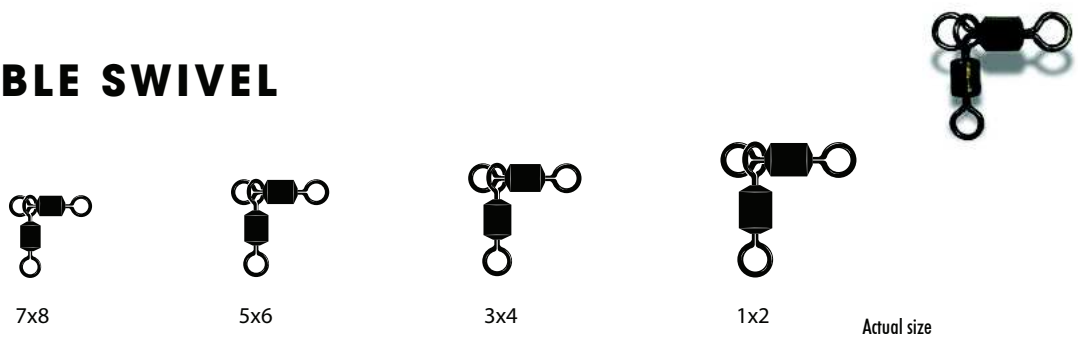

3591 DOUBLE SWIVEL

Reference	Barcode	Coating	Size	Strength	Pcs.	RRP	MOQ	Pkg.
151839		PO Polished	7x8	25kg	9	TBC	10	Bag
151838			5x6	30kg	8	TBC		
151837			3x4	40kg	6	TBC		
151836			1x2	55kg	6	TBC