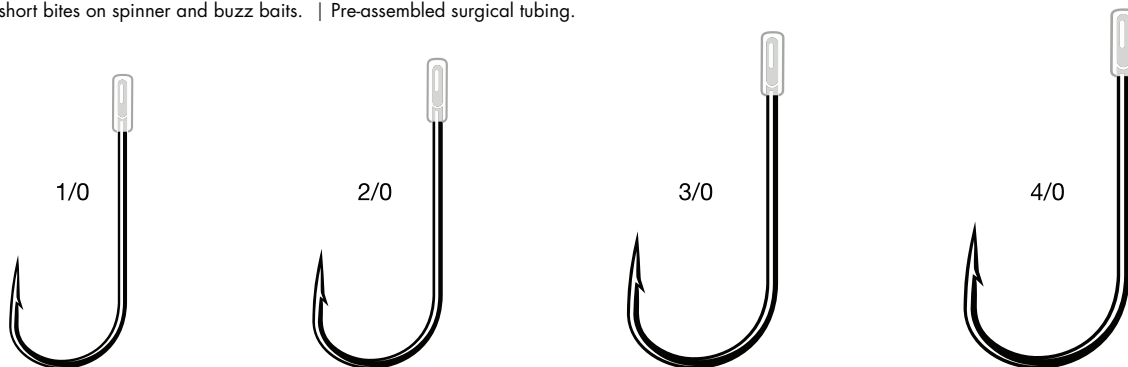

| Eliminates short bites on spinner and buzz baits. | Pre-assembled surgical tubing.

Actual size