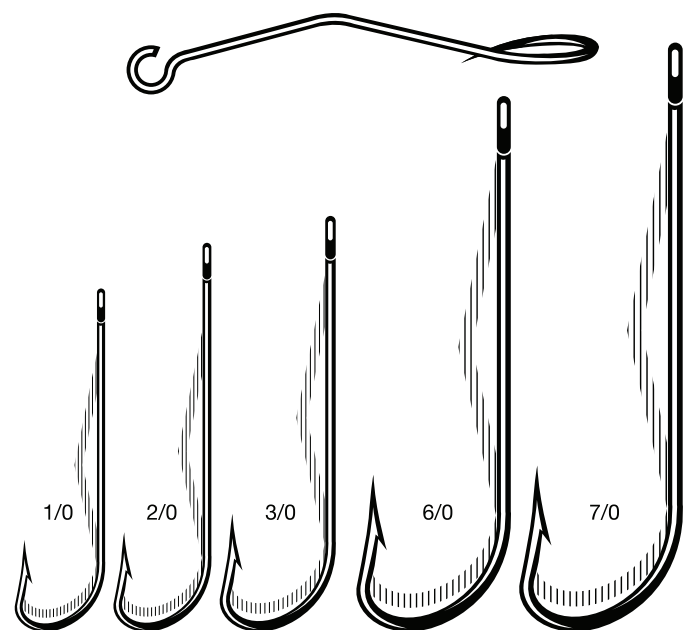

9777 SEA KIRBY

SHARPNESS ■■■■■

CORROSION ■■■■■

PERMASTEEL® ■■■■■

STRENGTH ■■■■■

| Very long shank ringed hook. | Designed to be rigged with rubber eels. | Ideal for sea-bass & cod fishing.

Actual size

Reference	Barcode	Coating	Size	Pcs.	RRP	MOQ	Pkg.
NA		PS PermaSteel®	1/0		TBC		
NA			2/0		TBC		
NA			3/0	100	TBC	1	Box
NA			6/0		TBC		
NA			7/0		TBC