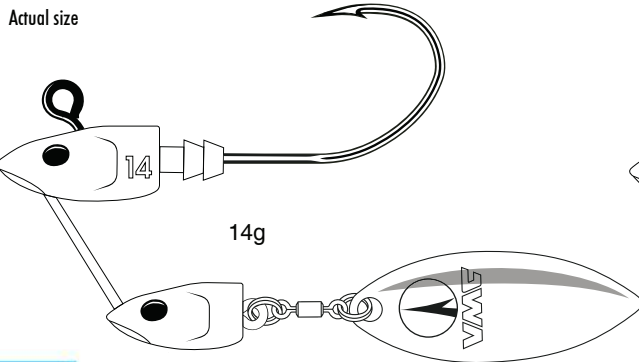

7156 TWIN JIG

| The TwinJig is a Zinc Jighead. Its innovative design allows for fishing at high retrieval speeds while maintaining perfect stability. Thanks to the ball-bearing swivel, the blade starts spinning immediately upon impact in the water. | Hook made in France - 2X Strength | High-end finishes - UV and holographic paint | Technical Locking Curve™ shape | XL Eyelet for easy rig with big fluorocarbon diameters.

LEAD FREE
SANS PLOMB